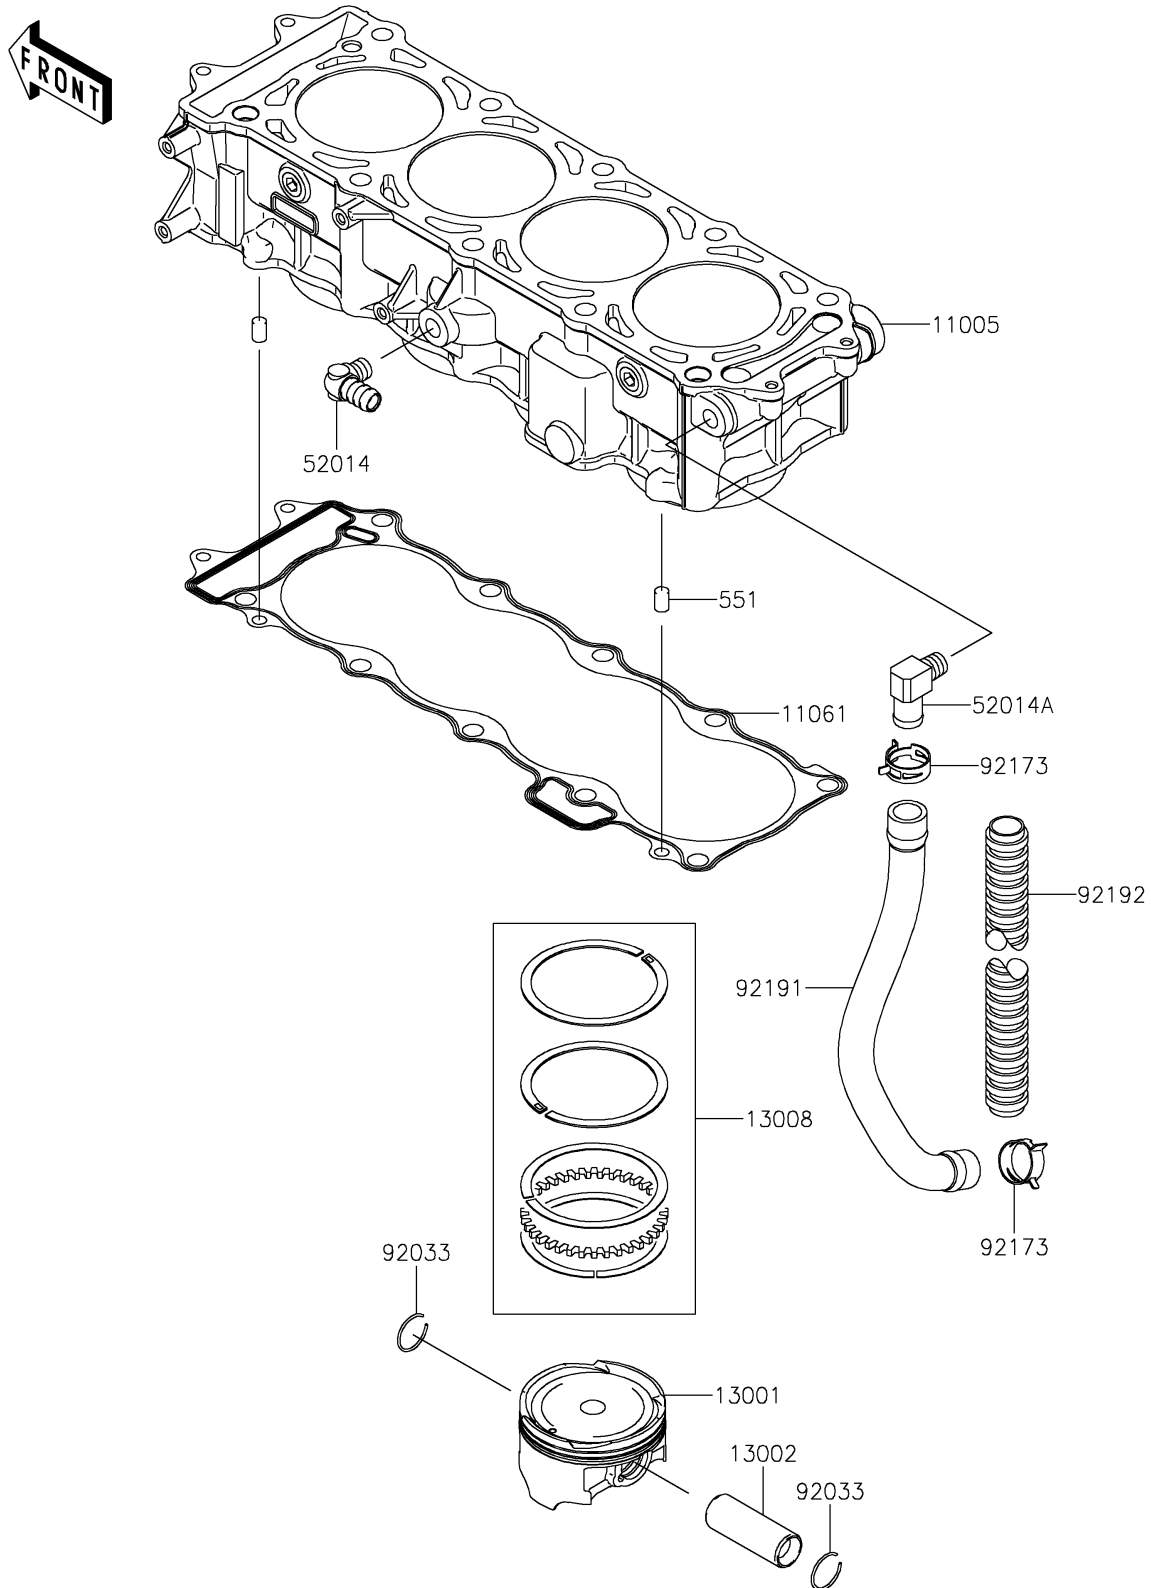

2025 Ultra 160LX-S

PARTS DIAGRAM

Cylinder/Piston(s)

E1120

2025 Ultra 160LX-S

PARTS LIST

Cylinder/Piston(s)

ITEM NAME	PART NUMBER	QUANTITY
CYLINDER-ENGINE (Ref # 11005)	11005-0755	1
GASKET,CYLINDER BASE (Ref # 11061)	11061-3708	1
PISTON-ENGINE (Ref # 13001)	13001-3737	4
PIN-PISTON (Ref # 13002)	13002-3709	4
RING-SET-PISTON (Ref # 13008)	13008-0048	4
ELBOW (Ref # 52014)	52014-3711	1
ELBOW (Ref # 52014A)	52014-3717	1
RING-SNAP (Ref # 92033)	92033-1188	8
CLAMP (Ref # 92173)	92173-1039	2
TUBE,BREATHER (Ref # 92191)	92191-3983	1
TUBE,CORRUGATED,L=265 (Ref # 92192)	92192-1083	1
PIN-DOWEL (Ref # 551)	551R0812	2