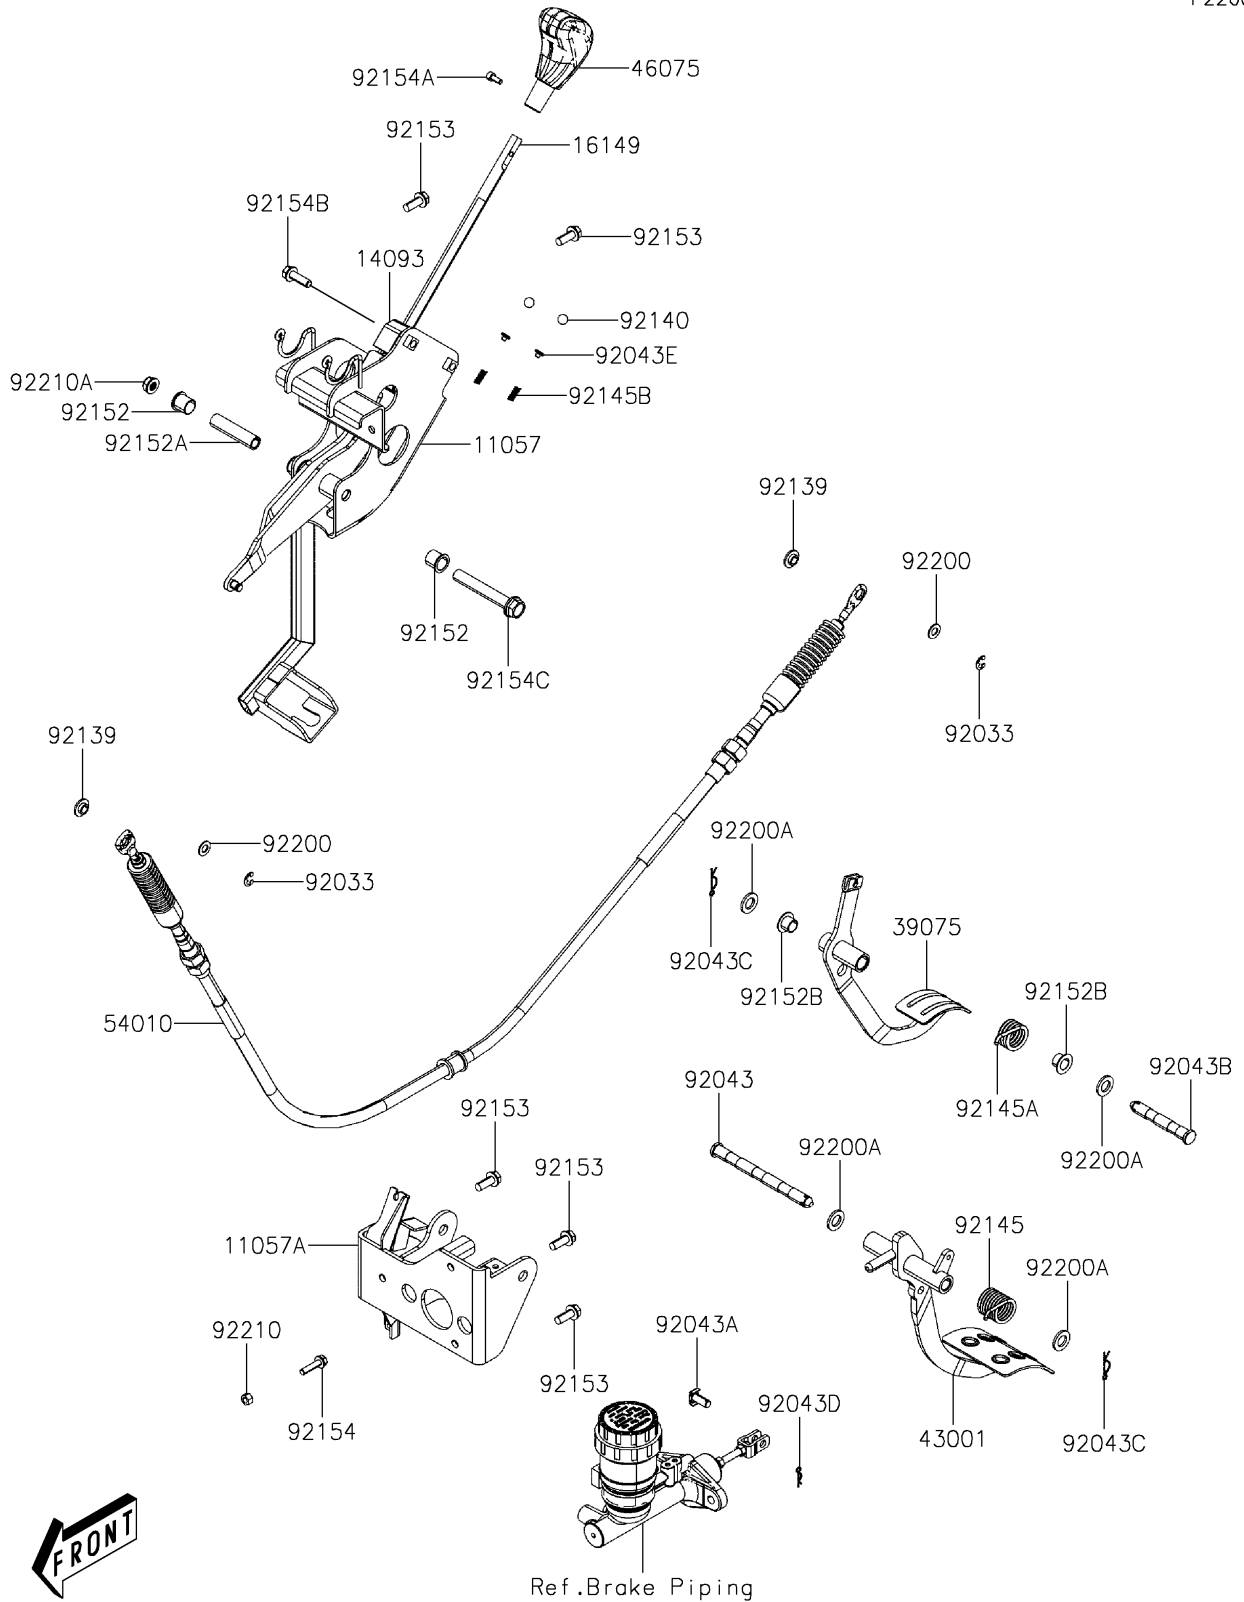

2026 MULE PRO-MX™ EPS CAMO PARTS DIAGRAM

Brake Pedal/Throttle Lever

F2260

2026 MULE PRO-MX™ EPS CAMO PARTS LIST

Brake Pedal/Throttle Lever

ITEM NAME	PART NUMBER	QUANTITY
BRACKET,SHIFT (Ref # 11057)	11057-Y003	1
BRACKET,BRAKE PEDAL (Ref # 11057A)	11057-Y008	1
COVER,SHIFT LEVER GUIDE (Ref # 14093)	14093-Y007	1
BAR,SHIFT (Ref # 16149)	16149-Y001	1
LEVER-THROTTLE (Ref # 39075)	39075-Y001	1
LEVER-BRAKE,PEDAL (Ref # 43001)	43001-Y002	1
GRIP (Ref # 46075)	46075-0569	1
CABLE,SHIFT (Ref # 54010)	54010-Y002	1
RING-SNAP (Ref # 92033)	92033-Y041	2
PIN (Ref # 92043)	92043-Y039	1
PIN (Ref # 92043A)	92043-Y040	1
PIN (Ref # 92043B)	92043-Y041	1
PIN,LOCK,14MM (Ref # 92043C)	92043-Y044	2
PIN,LOCK,8MM (Ref # 92043D)	92043-Y045	1
PIN (Ref # 92043E)	92043-Y047	2
BUSHING,SHIFT (Ref # 92139)	92139-Y013	2
BALL,STEEL 12 (Ref # 92140)	92140-Y001	2
SPRING,BRAKE PEDAL RETURN (Ref # 92145)	92145-Y064	1
SPRING,THROTTLE PEDAL RETURN (Ref # 92145A)	92145-Y065	1
SPRING,SHIFT (Ref # 92145B)	92145-Y073	2
COLLAR,SHIFT PIVOT (Ref # 92152)	92152-Y062	2
COLLAR,SHIFT PIVOT (Ref # 92152A)	92152-Y063	1
COLLAR (Ref # 92152B)	92152-Y065	2
BOLT,FLANGE,8X20 (Ref # 92153)	92153-Y033	5
BOLT,FLANGE,6X25 (Ref # 92154)	92154-Y130	1
BOLT,SOCKET,5X12 (Ref # 92154A)	92154-Y176	1
BOLT,FLANGE,8X25 (Ref # 92154B)	92154-Y195	2
BOLT,FLANGE,12X80 (Ref # 92154C)	92154-Y200	1
WASHER,8MM (Ref # 92200)	92200-Y044	2

2026 MULE PRO-MX™ EPS CAMO PARTS LIST

Brake Pedal/Throttle Lever

ITEM NAME	PART NUMBER	QUANTITY
WASHER,12MM (Ref # 92200A)	92200-Y091	4
NUT,HEX,6MM (Ref # 92210)	92210-Y074	1
NUT,FLANGE,12MM (Ref # 92210A)	92210-Y090	1