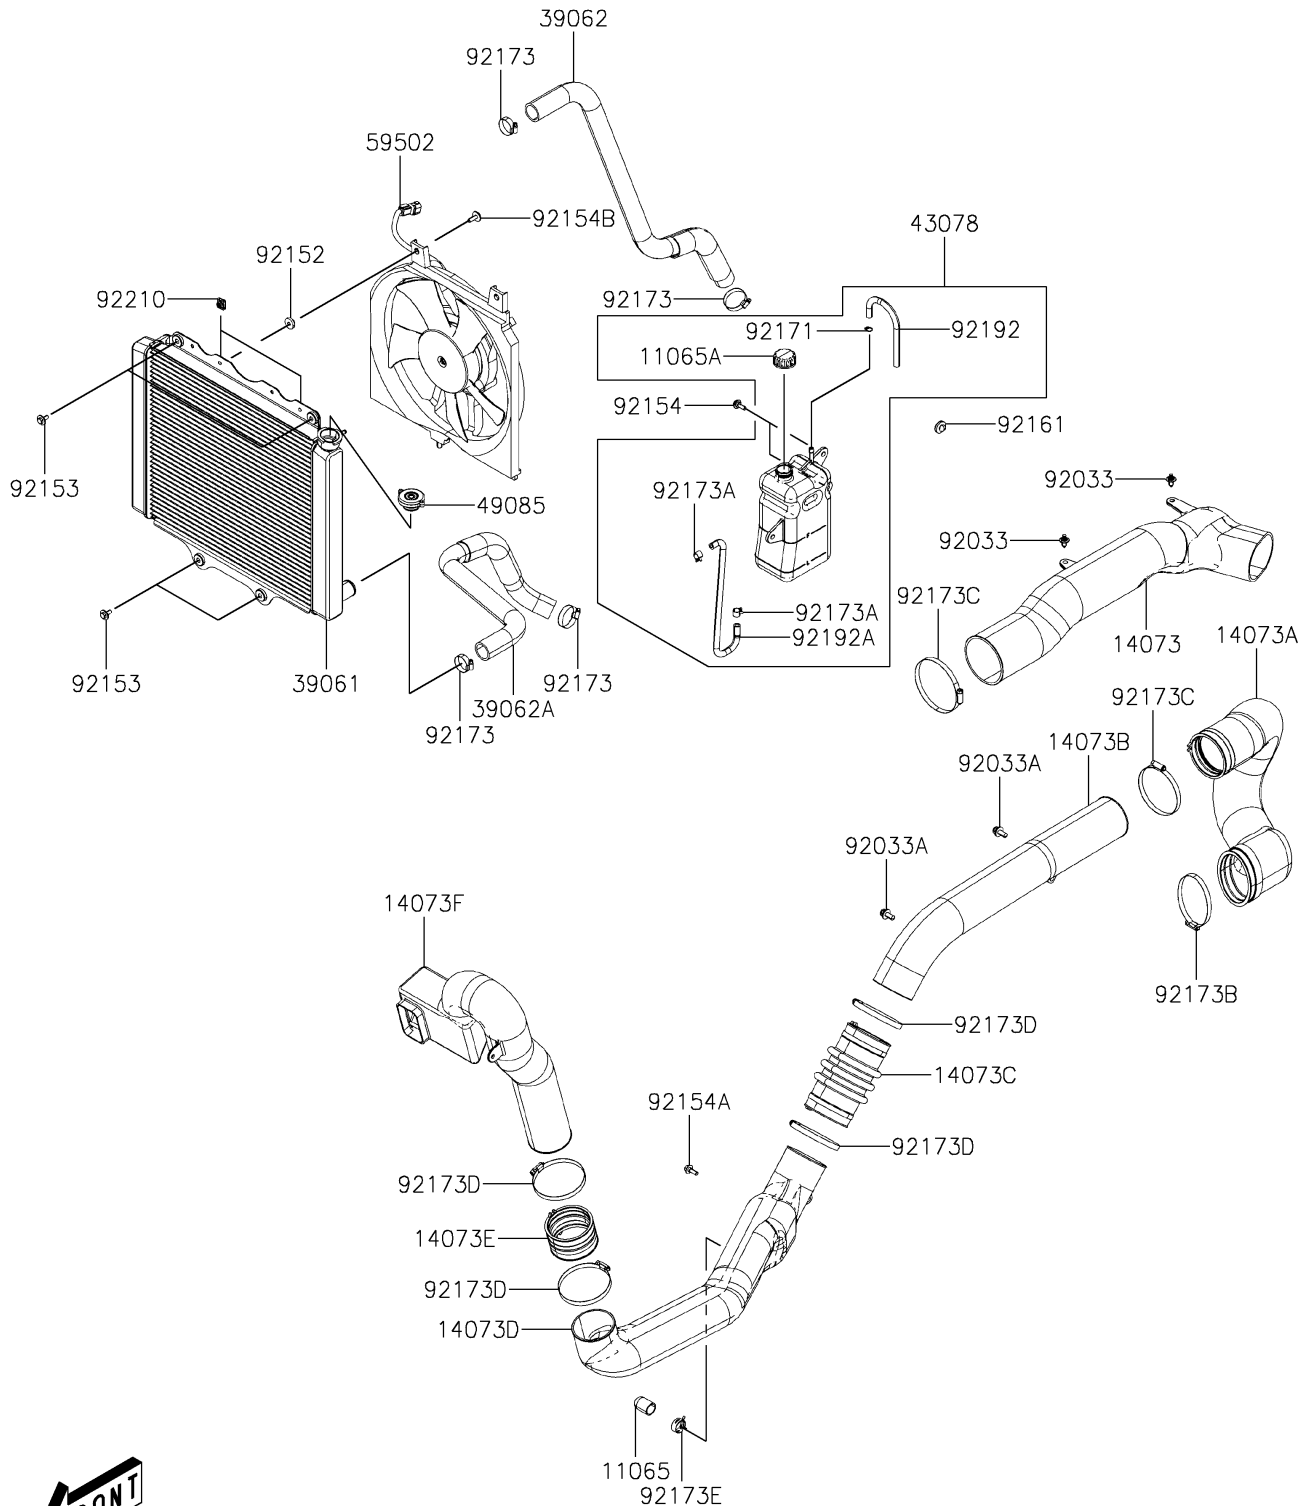

2022 Mule PRO-MX EPS Camo

PARTS DIAGRAM

Cooling

E3035

2022 Mule PRO-MX EPS Camo

PARTS LIST

Cooling

ITEM NAME	PART NUMBER	QUANTITY
CAP,DRAIN (Ref # 11065)	11065-Y036	1
CAP,RESERVE TANK (Ref # 11065A)	11065-Y037	1
DUCT (Ref # 14073)	14073-Y011	1
DUCT,INTAKE (Ref # 14073A)	14073-Y012	1
DUCT,INTAKE (Ref # 14073B)	14073-Y013	1
DUCT,INTAKE (Ref # 14073C)	14073-Y014	1
DUCT,INTAKE (Ref # 14073D)	14073-Y015	1
DUCT,INTAKE (Ref # 14073E)	14073-Y016	1
DUCT,INTAKE (Ref # 14073F)	14073-Y017	1
RADIATOR-ASSY (Ref # 39061)	39061-Y004	1
HOSE-COOLING (Ref # 39062)	39062-Y016	1
HOSE-COOLING (Ref # 39062A)	39062-Y017	1
RESERVOIR (Ref # 43078)	43078-Y004	1
CAP-ASSY-PRESSURE (Ref # 49085)	49085-Y005	1
FAN-ASSY (Ref # 59502)	59502-Y003	1
RING-SNAP (Ref # 92033)	92033-Y033	2
RING-SNAP (Ref # 92033A)	92033-Y035	2
COLLAR (Ref # 92152)	92152-Y072	2
BOLT,6X20 (Ref # 92153)	92153-Y019	4
BOLT,6X18 (Ref # 92154)	92154-Y177	2
BOLT,FLANGE,6MM (Ref # 92154A)	92154-Y180	1
BOLT,6X22 (Ref # 92154B)	92154-Y191	2
DAMPER (Ref # 92161)	92161-Y048	1
CLAMP (Ref # 92171)	92171-Y011	1
CLAMP,28.6MM (Ref # 92173)	92173-1205	4
CLAMP,10.5 (Ref # 92173A)	92173-Y023	2
CLAMP (Ref # 92173B)	92173-Y062	1
CLAMP (Ref # 92173C)	92173-Y064	2
CLAMP (Ref # 92173D)	92173-Y066	4

2022 Mule PRO-MX EPS Camo

PARTS LIST

Cooling

ITEM NAME	PART NUMBER	QUANTITY
CLAMP (Ref # 92173E)	92173-Y082	1
TUBE,DRAIN (Ref # 92192)	92192-Y069	1
TUBE (Ref # 92192A)	92192-Y070	1
NUT,6MM (Ref # 92210)	92210-Y089	2