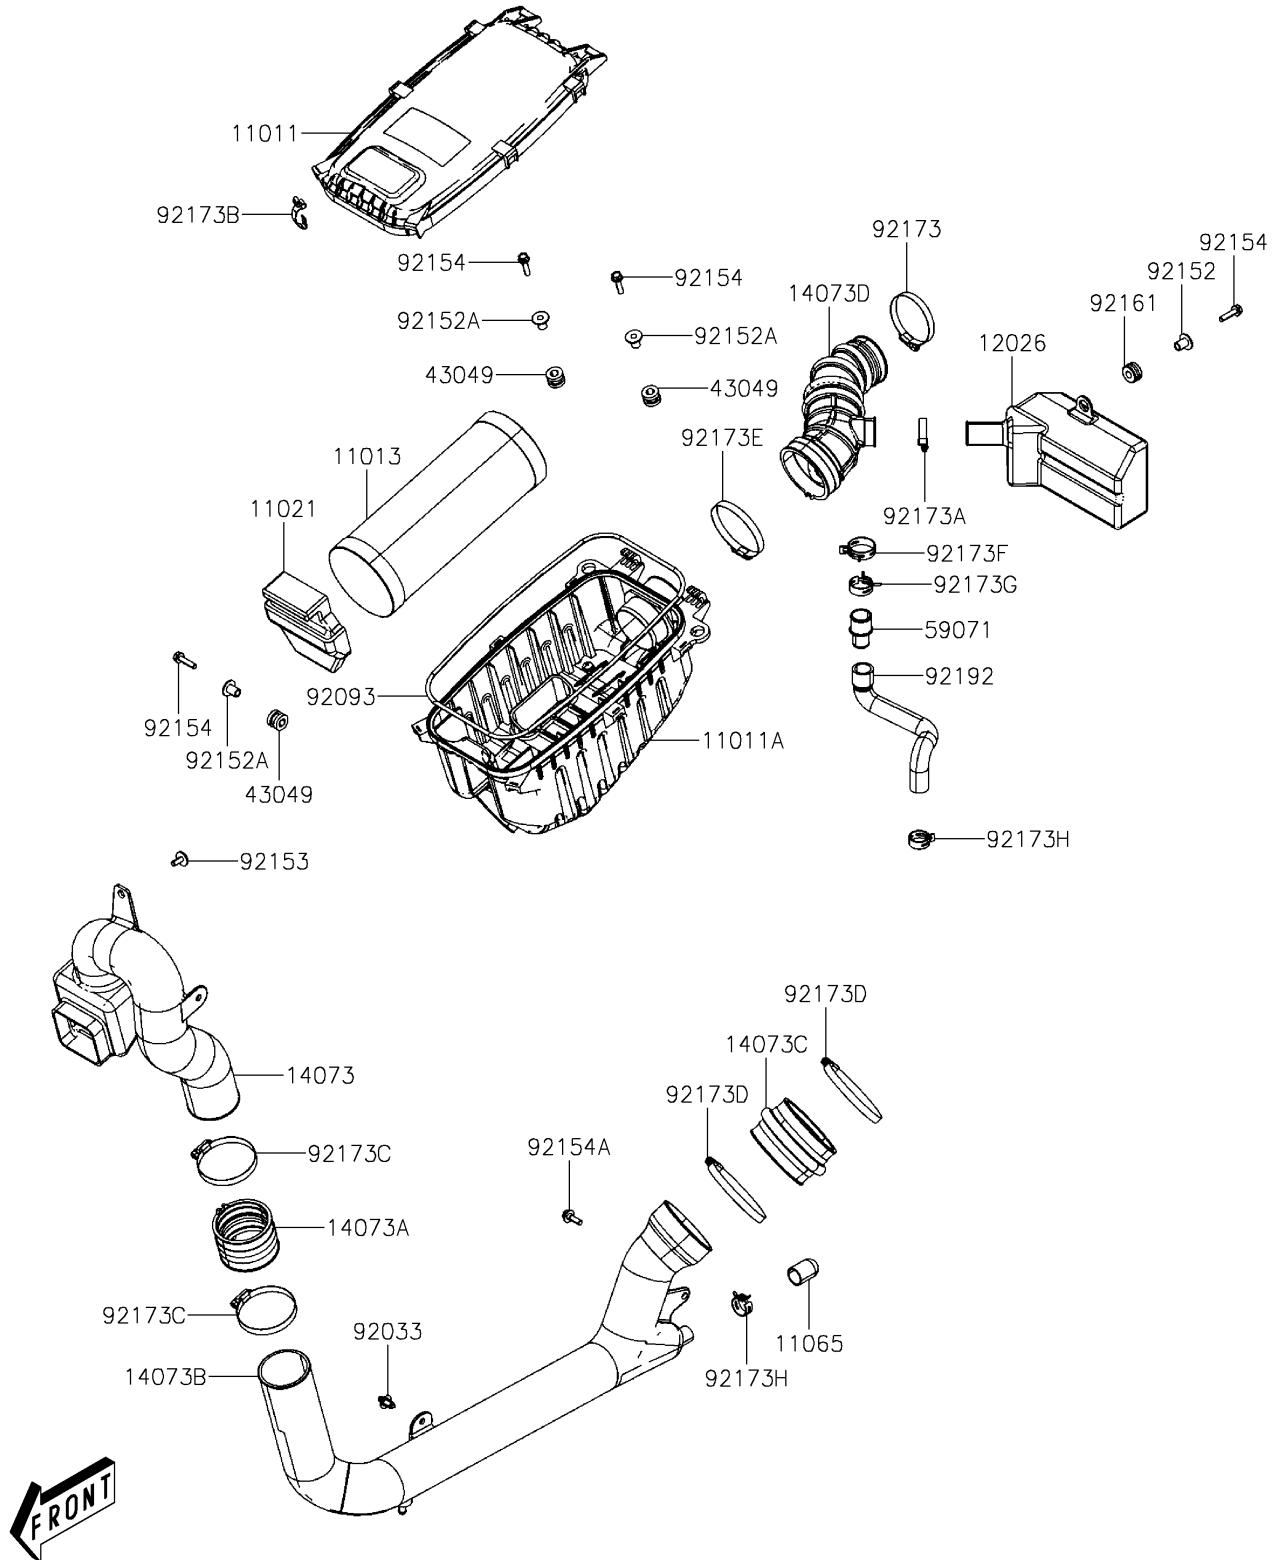

2026 MULE PRO-MX™ EPS CAMO

PARTS DIAGRAM

Air Cleaner

E1130

2026 MULE PRO-MX™ EPS CAMO

PARTS LIST

Air Cleaner

ITEM NAME	PART NUMBER	QUANTITY
CASE-AIR FILTER,UPP (Ref # 11011)	11011-Y012	1
CASE-AIR FILTER,LWR (Ref # 11011A)	11011-Y013	1
ELEMENT-AIR FILTER (Ref # 11013)	11013-Y005	1
CASE-ASSY,AIR FILTER (Ref # 11021)	11021-Y002	1
CAP,DRAIN (Ref # 11065)	11065-Y036	1
CHAMBER,NOISE SILENCE (Ref # 12026)	12026-Y002	1
DUCT,INTAKE (Ref # 14073)	14073-Y018	1
DUCT,JOINT (Ref # 14073A)	14073-Y019	1
DUCT,INTAKE (Ref # 14073B)	14073-Y020	1
DUCT,JOINT (Ref # 14073C)	14073-Y021	1
DUCT,CHAMBER (Ref # 14073D)	14073-Y022	1
PACKING (Ref # 43049)	43049-Y006	3
JOINT (Ref # 59071)	59071-Y009	1
RING-SNAP (Ref # 92033)	92033-Y033	1
SEAL,AIR FILTER (Ref # 92093)	92093-Y031	1
COLLAR (Ref # 92152)	92152-Y013	1
COLLAR (Ref # 92152A)	92152-Y056	3
BOLT,6X16 (Ref # 92153)	92153-Y018	1
BOLT,FLANGE,6X25 (Ref # 92154)	92154-Y130	4
BOLT,FLANGE,6MM (Ref # 92154A)	92154-Y180	1
DAMPER (Ref # 92161)	92161-Y046	1
CLAMP (Ref # 92173)	92173-Y030	1
CLAMP (Ref # 92173A)	92173-Y031	1
CLAMP (Ref # 92173B)	92173-Y063	6
CLAMP (Ref # 92173C)	92173-Y065	2
CLAMP (Ref # 92173D)	92173-Y066	2
CLAMP (Ref # 92173E)	92173-Y074	1
CLAMP (Ref # 92173F)	92173-Y079	1
CLAMP (Ref # 92173G)	92173-Y080	1

2026 MULE PRO-MX™ EPS CAMO

PARTS LIST

Air Cleaner

ITEM NAME	PART NUMBER	QUANTITY
CLAMP (Ref # 92173H)	92173-Y082	2
TUBE,BREATHER (Ref # 92192)	92192-Y068	1