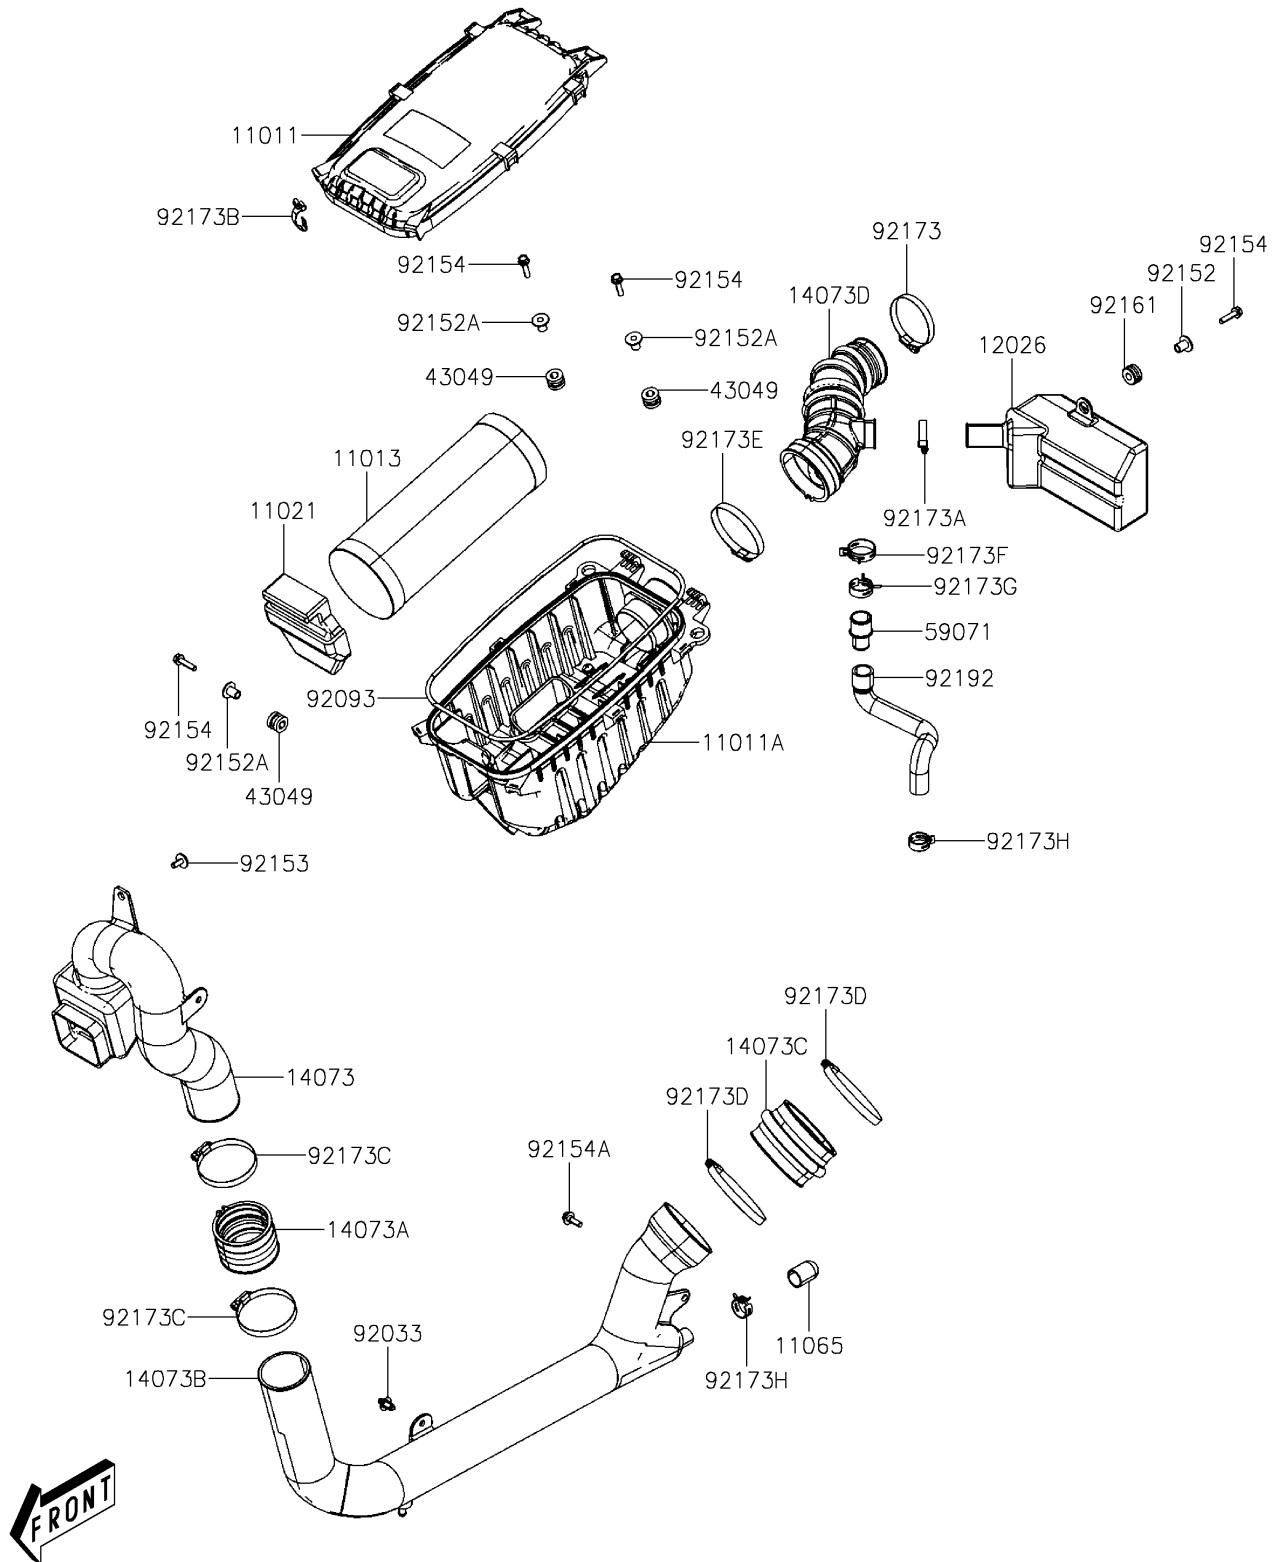

2022 Mule PRO-MX EPS Camo

PARTS DIAGRAM

Air Cleaner

E1130

2022 Mule PRO-MX EPS Camo

PARTS LIST

Air Cleaner

ITEM NAME	PART NUMBER	QUANTITY
CASE-AIR FILTER,UPP (Ref # 11011)	11011-Y012	1
CASE-AIR FILTER,LWR (Ref # 11011A)	11011-Y013	1
ELEMENT-AIR FILTER (Ref # 11013)	11013-Y005	1
CASE-ASSY,AIR FILTER (Ref # 11021)	11021-Y002	1
CAP,DRAIN (Ref # 11065)	11065-Y036	1
CHAMBER,NOISE SILENCE (Ref # 12026)	12026-Y002	1
DUCT,INTAKE (Ref # 14073)	14073-Y018	1
DUCT,JOINT (Ref # 14073A)	14073-Y019	1
DUCT,INTAKE (Ref # 14073B)	14073-Y020	1
DUCT,JOINT (Ref # 14073C)	14073-Y021	1
DUCT,CHAMBER (Ref # 14073D)	14073-Y022	1
PACKING (Ref # 43049)	43049-Y006	3
JOINT (Ref # 59071)	59071-Y009	1
RING-SNAP (Ref # 92033)	92033-Y033	1
SEAL,AIR FILTER (Ref # 92093)	92093-Y031	1
COLLAR (Ref # 92152)	92152-Y013	1
COLLAR (Ref # 92152A)	92152-Y056	3
BOLT,6X16 (Ref # 92153)	92153-Y018	1
BOLT,FLANGE,6X25 (Ref # 92154)	92154-Y130	4
BOLT,FLANGE,6MM (Ref # 92154A)	92154-Y180	1
DAMPER (Ref # 92161)	92161-Y046	1
CLAMP (Ref # 92173)	92173-Y030	1
CLAMP (Ref # 92173A)	92173-Y031	1
CLAMP (Ref # 92173B)	92173-Y063	6
CLAMP (Ref # 92173C)	92173-Y065	2
CLAMP (Ref # 92173D)	92173-Y066	2
CLAMP (Ref # 92173E)	92173-Y074	1
CLAMP (Ref # 92173F)	92173-Y079	1
CLAMP (Ref # 92173G)	92173-Y080	1

2022 Mule PRO-MX EPS Camo

PARTS LIST

Air Cleaner

ITEM NAME	PART NUMBER	QUANTITY
CLAMP (Ref # 92173H)	92173-Y082	2
TUBE,BREATHER (Ref # 92192)	92192-Y068	1