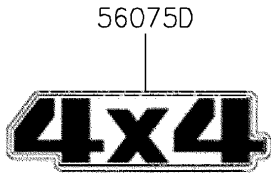

2022 Mule PRO-MX EPS PARTS DIAGRAM

Decals(White)(BNFNN/BNFNL)

F2861

2022 Mule PRO-MX EPS PARTS LIST

Decals(White)(BNFNN/BNFNL)

ITEM NAME	PART NUMBER	QUANTITY
MARK,MULE PRO-MX (Ref # 56054)	56054-Y006	1
PATTERN,SIDE,RH (Ref # 56075)	56075-Y005	1
PATTERN,SIDE,LH (Ref # 56075A)	56075-Y007	1
PATTERN,REAR,RH (Ref # 56075B)	56075-Y013	1
PATTERN,REAR,LH (Ref # 56075C)	56075-Y015	1
PATTERN,4X4 (Ref # 56075D)	56075-Y036	1
PATTERN,KAWASAKI (Ref # 56075E)	56075-Y037	2
PATTERN,DOOR,RH (Ref # 56075F)	56075-Y039	1
PATTERN,DOOR,LH (Ref # 56075G)	56075-Y041	1