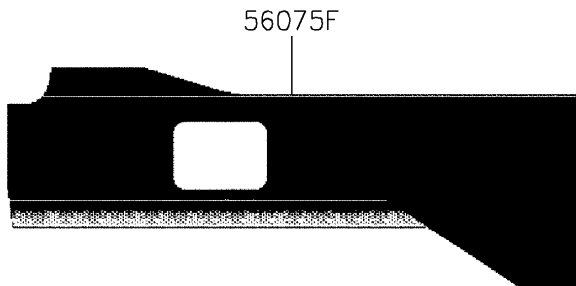

2022 Mule PRO-MX EPS PARTS DIAGRAM

Decals(White)(BNFNN/BNFNL)

F2861

2022 Mule PRO-MX EPS PARTS LIST

Decals(White)(BNFNN/BNFNL)

ITEM NAME	PART NUMBER	QUANTITY
MARK,MULE PRO-MX (Ref # 56054)	56054-Y006	1
PATTERN,SIDE,RH (Ref # 56075)	56075-Y005	1
PATTERN,SIDE,LH (Ref # 56075A)	56075-Y007	1
PATTERN,REAR,RH (Ref # 56075B)	56075-Y013	1
PATTERN,REAR,LH (Ref # 56075C)	56075-Y015	1
PATTERN,4X4 (Ref # 56075D)	56075-Y036	1
PATTERN,KAWASAKI (Ref # 56075E)	56075-Y037	2
PATTERN,DOOR,RH (Ref # 56075F)	56075-Y039	1
PATTERN,DOOR,LH (Ref # 56075G)	56075-Y041	1