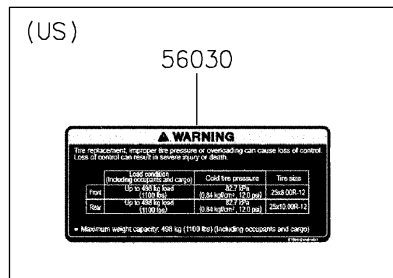

# 2022 Mule PRO-MX EPS PARTS DIAGRAM

Labels

F2860

### Labels

ITEM NAME	PART NUMBER	QUANTITY
LABEL,TIRE (Ref # 56030)	56030-Y015	1
LABEL,OIL GAUGE (Ref # 56030A)	56030-Y018	1
LABEL-WARNING,INFO (Ref # 56071)	56071-Y057	1
LABEL-WARNING,SHIFTING NOTICE (Ref # 56071A)	56071-Y058	1
LABEL-WARNING,FUEL (Ref # 56071B)	56071-Y059	1
LABEL-WARNING,AIR CLEANER INFO (Ref # 56071C)	56071-Y060	1
LABEL-WARNING,ROPS (Ref # 56071D)	56071-Y061	1
LABEL-WARNING,HOT SURFACE (Ref # 56071E)	56071-Y062	1
LABEL-WARNING,CARGO BED (Ref # 56071F)	56071-Y063	1
LABEL-WARNING,MAX. CAPACITY (Ref # 56071G)	56071-Y064	1
LABEL-WARNING,GENERAL (Ref # 56071H)	56071-Y065	1
LABEL-WARNING,CARGO BED (Ref # 56071I)	56071-Y066	1
LABEL-WARNING,TIRE (Ref # 56071J)	56071-Y067	1
PATTERN,KAWASAKI (Ref # 56075)	56075-Y001	1