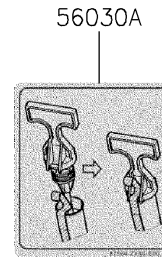

# 2022 Mule PRO-MX EPS PARTS DIAGRAM

Labels

F2860

### Labels

ITEM NAME	PART NUMBER	QUANTITY
LABEL,TIRE (Ref # 56030)	56030-Y015	1
LABEL,OIL GAUGE (Ref # 56030A)	56030-Y018	1
LABEL-WARNING,INFO (Ref # 56071)	56071-Y057	1
LABEL-WARNING,SHIFTING NOTICE (Ref # 56071A)	56071-Y058	1
LABEL-WARNING,FUEL (Ref # 56071B)	56071-Y059	1
LABEL-WARNING,AIR CLEANER INFO (Ref # 56071C)	56071-Y060	1
LABEL-WARNING,ROPS (Ref # 56071D)	56071-Y061	1
LABEL-WARNING,HOT SURFACE (Ref # 56071E)	56071-Y062	1
LABEL-WARNING,CARGO BED (Ref # 56071F)	56071-Y063	1
LABEL-WARNING,MAX. CAPACITY (Ref # 56071G)	56071-Y064	1
LABEL-WARNING,GENERAL (Ref # 56071H)	56071-Y065	1
LABEL-WARNING,CARGO BED (Ref # 56071I)	56071-Y066	1
LABEL-WARNING,TIRE (Ref # 56071J)	56071-Y067	1
PATTERN,KAWASAKI (Ref # 56075)	56075-Y001	1