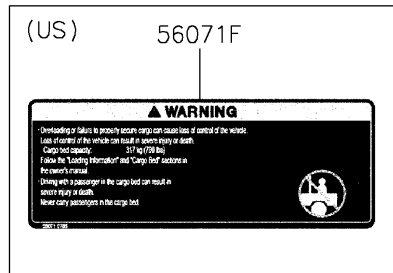

2022 Mule PRO-MX EPS PARTS DIAGRAM

Labels

F2860