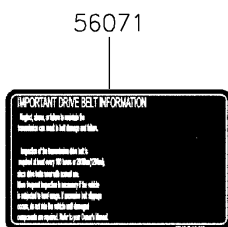

2022 Mule PRO-MX EPS PARTS DIAGRAM

Labels

F2860