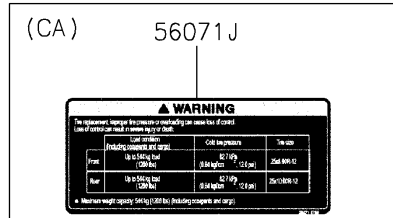

# 2022 Mule PRO-MX EPS PARTS DIAGRAM

Labels

F2860

### Labels

ITEM NAME	PART NUMBER	QUANTITY
LABEL,TIRE (Ref # 56030)	56030-Y015	1
LABEL,OIL GAUGE (Ref # 56030A)	56030-Y018	1
LABEL-WARNING,INFO (Ref # 56071)	56071-Y057	1
LABEL-WARNING,SHIFTING NOTICE (Ref # 56071A)	56071-Y058	1
LABEL-WARNING,FUEL (Ref # 56071B)	56071-Y059	1
LABEL-WARNING,AIR CLEANER INFO (Ref # 56071C)	56071-Y060	1
LABEL-WARNING,ROPS (Ref # 56071D)	56071-Y061	1
LABEL-WARNING,HOT SURFACE (Ref # 56071E)	56071-Y062	1
LABEL-WARNING,CARGO BED (Ref # 56071F)	56071-Y063	1
LABEL-WARNING,MAX. CAPACITY (Ref # 56071G)	56071-Y064	1
LABEL-WARNING,GENERAL (Ref # 56071H)	56071-Y065	1
LABEL-WARNING,CARGO BED (Ref # 56071I)	56071-Y066	1
LABEL-WARNING,TIRE (Ref # 56071J)	56071-Y067	1
PATTERN,KAWASAKI (Ref # 56075)	56075-Y001	1