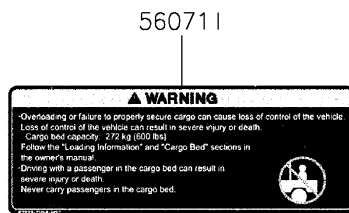

2022 Mule PRO-MX EPS PARTS DIAGRAM

Labels

F2860