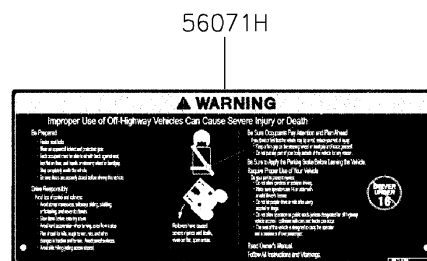

2022 Mule PRO-MX EPS PARTS DIAGRAM

Labels

F2860