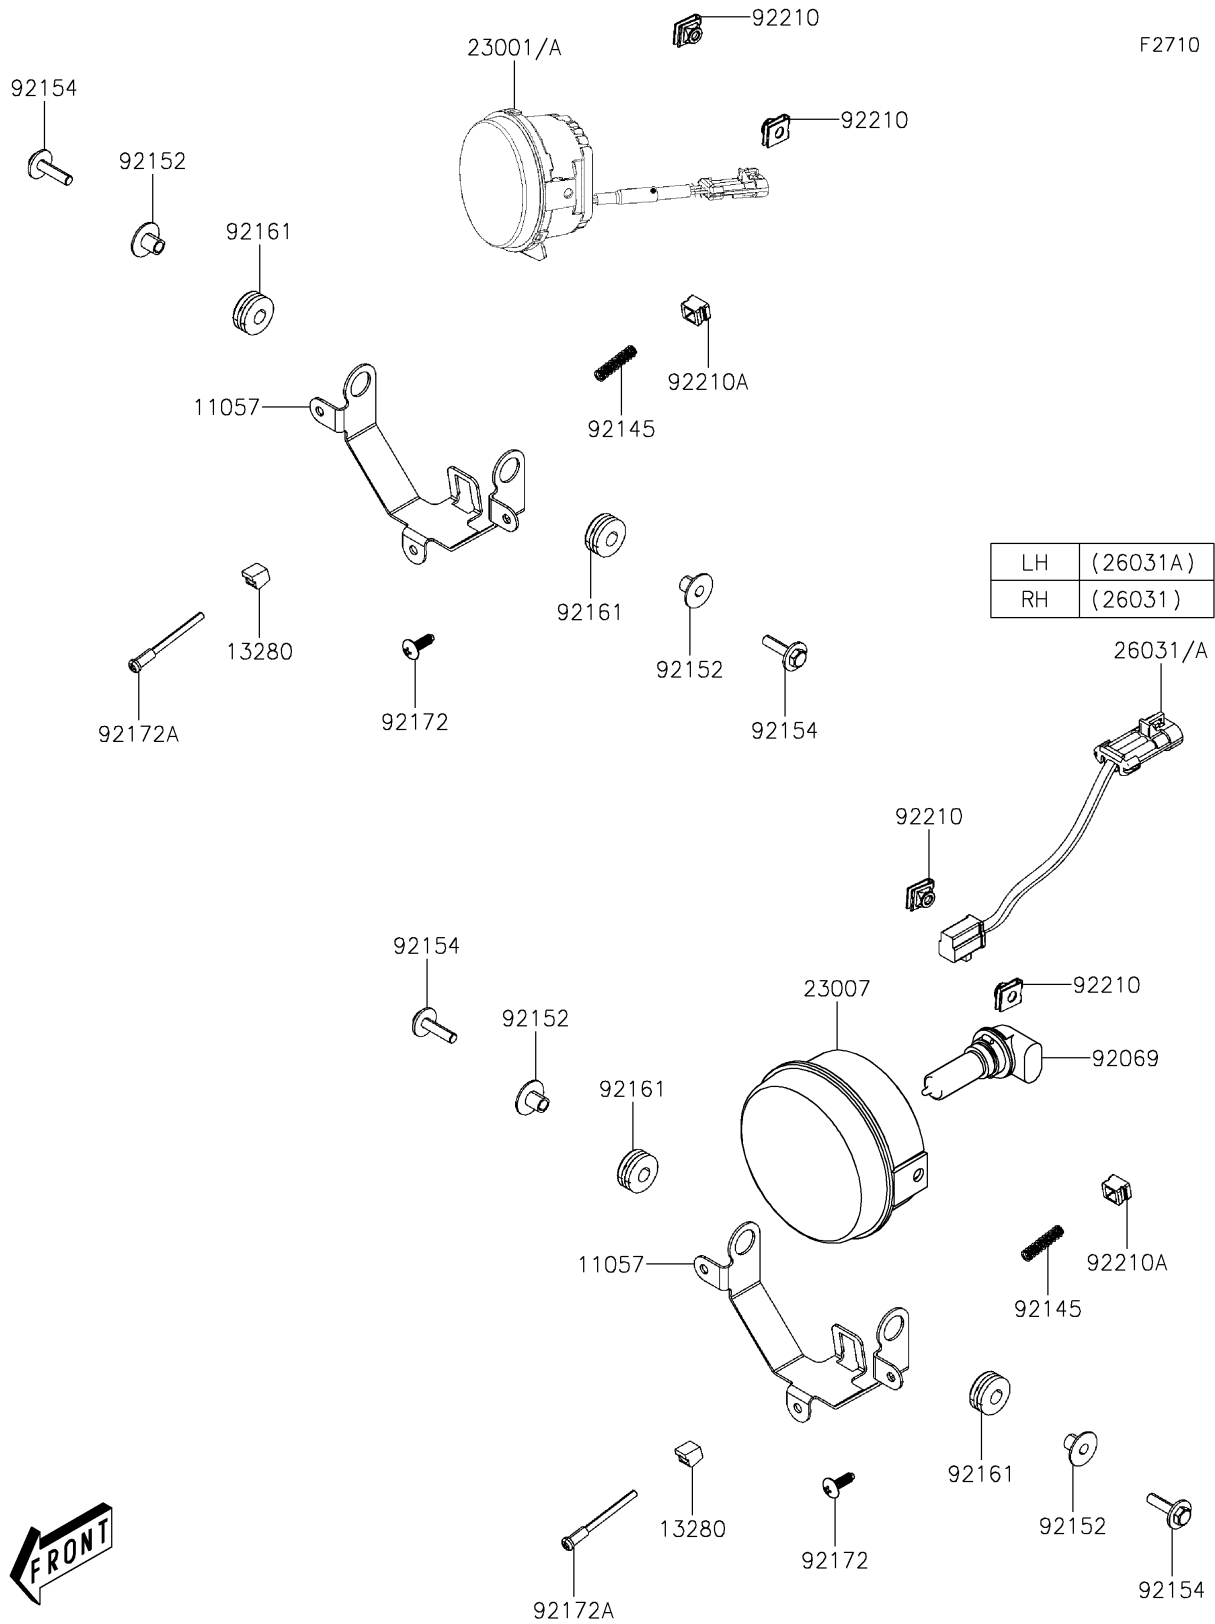

2022 Mule PRO-MX EPS PARTS DIAGRAM

Headlight(s)

2022 Mule PRO-MX EPS PARTS LIST

Headlight(s)

ITEM NAME	PART NUMBER	QUANTITY
BRACKET,HEAD LIGHT (Ref # 11057)	11057-Y004	4
HOLDER,ADJUSTER LIGHT (Ref # 13280)	13280-Y019	4
LAMP-ASSY-HEAD,LED (Ref # 23001)	23001-Y001	2
LENS-COMP,HEAD LAMP (Ref # 23007)	23007-0096	2
HARNESS,SUB,HEAD LIGHT,RH (Ref # 26031)	26031-Y018	1
HARNESS,SUB,HEAD LIGHT,LH (Ref # 26031A)	26031-Y019	1
BULB,12V 35/35W (Ref # 92069)	92069-0019	2
SPRING,ADJUSTER LIGHT (Ref # 92145)	92145-Y062	4
COLLAR,HEAD LIGHT (Ref # 92152)	92152-Y064	8
BOLT,6X25 (Ref # 92154)	92154-Y099	8
DAMPER (Ref # 92161)	92161-Y043	8
SCREW,TAPPING,5X16 (Ref # 92172)	92172-Y020	12
SCREW,PAN,4X58 (Ref # 92172A)	92172-Y080	4
NUT,6MM (Ref # 92210)	92210-Y089	8
NUT,4MM (Ref # 92210A)	92210-Y095	4