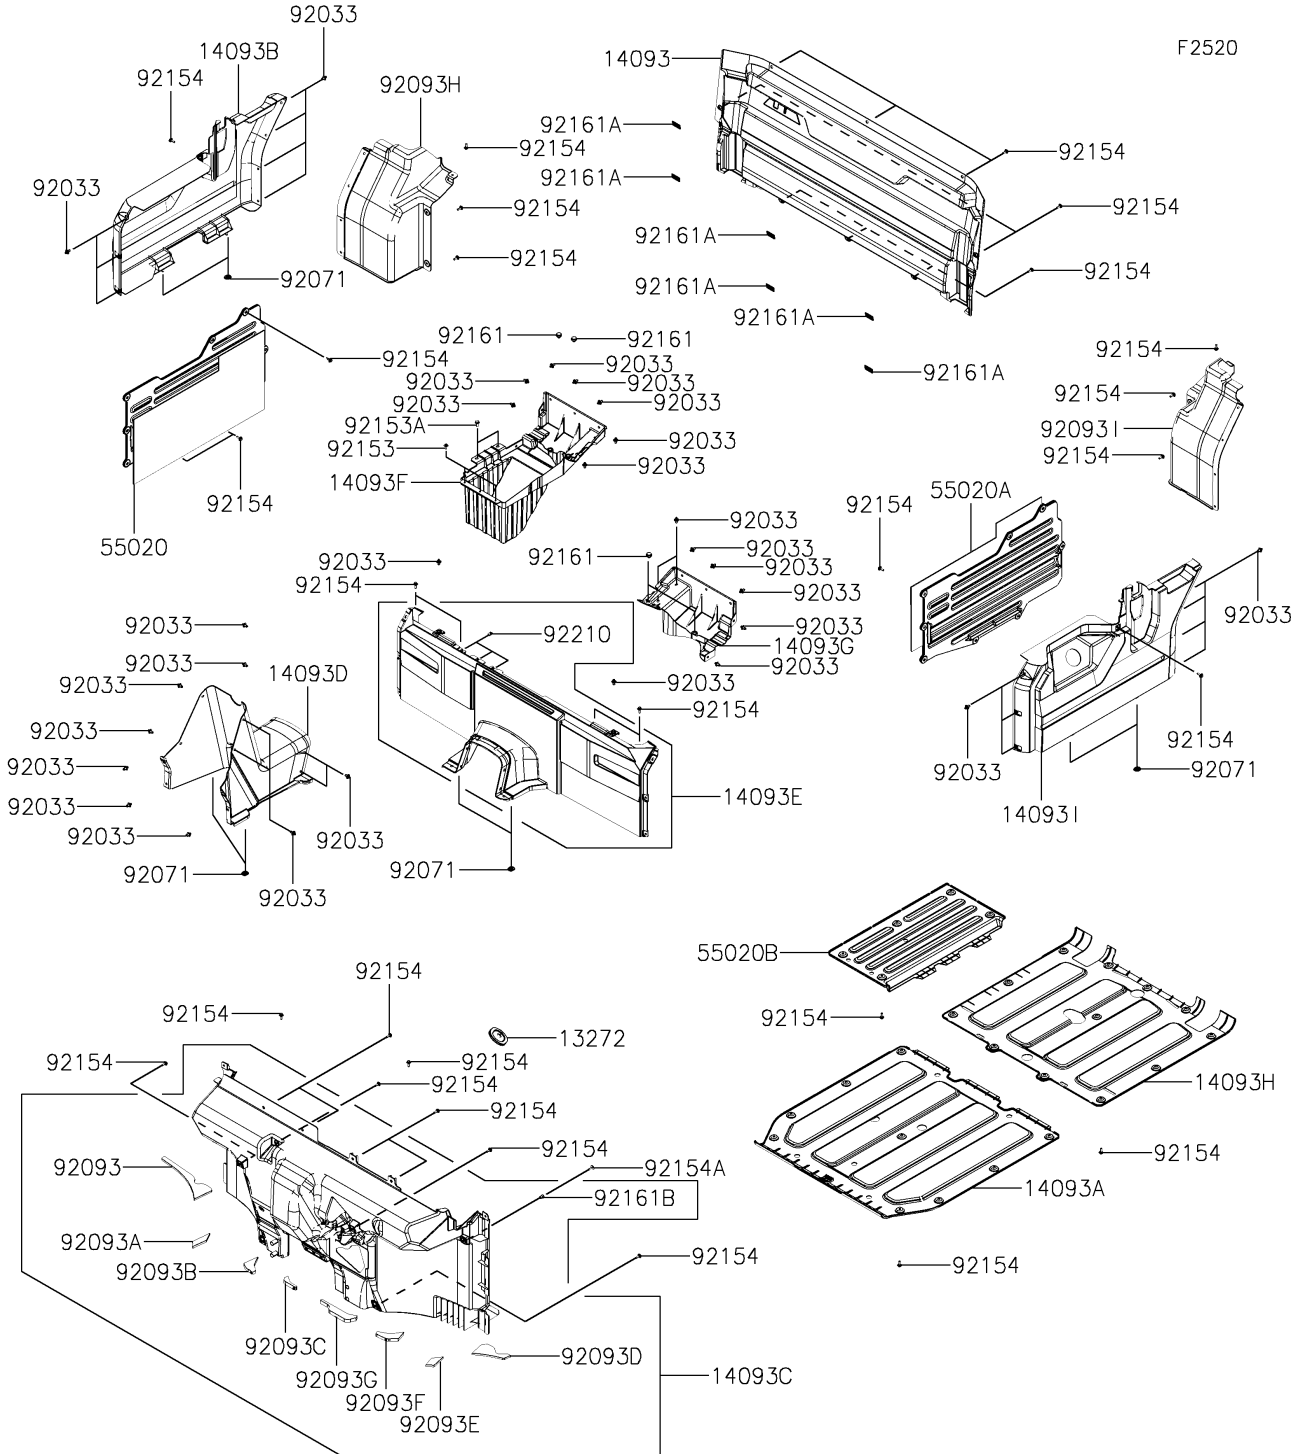

2026 Mule PRO-MX EPS PARTS DIAGRAM

Carrier(s)

2026 Mule PRO-MX EPS PARTS LIST

Carrier(s)

ITEM NAME	PART NUMBER	QUANTITY
PLATE,FRONT TIRE HOUSE (Ref # 13272)	13272-Y032	1
COVER,BACK,S.BLACK (Ref # 14093)	14093-Y010-933	1
COVER,UNDER,FR,S.BLACK (Ref # 14093A)	14093-Y018-933	1
COVER,SIDE,RH,S.BLACK (Ref # 14093B)	14093-Y022-933	1
COVER,FR FLOOR,S.BLACK (Ref # 14093C)	14093-Y023-933	1
COVER,TUNNEL,S.BLACK (Ref # 14093D)	14093-Y025-933	1
COVER,CNT,S.BLACK (Ref # 14093E)	14093-Y026-933	1
COVER,HEAT GUARD,RH (Ref # 14093F)	14093-Y027	1
COVER,HEAT GUARD,LH (Ref # 14093G)	14093-Y029	1
COVER,UNDER,RR,S.BLACK (Ref # 14093H)	14093-Y030-933	1
COVER,SIDE,LH,S.BLACK (Ref # 14093I)	14093-Y052-933	1
GUARD,HEAT,RH (Ref # 55020)	55020-Y013	1
GUARD,HEAT,LH (Ref # 55020A)	55020-Y014	1
GUARD,BOOT,S.BLACK (Ref # 55020B)	55020-Y017-933	1
RING-SNAP (Ref # 92033)	92033-Y033	41
GROMMET (Ref # 92071)	92071-Y006	8
SEAL (Ref # 92093)	92093-Y035	1
SEAL (Ref # 92093A)	92093-Y036	1
SEAL (Ref # 92093B)	92093-Y037	1
SEAL (Ref # 92093C)	92093-Y038	1
SEAL (Ref # 92093D)	92093-Y039	1
SEAL (Ref # 92093E)	92093-Y040	1
SEAL (Ref # 92093F)	92093-Y041	1
SEAL (Ref # 92093G)	92093-Y042	1
SEAL (Ref # 92093H)	92093-Y043	1
SEAL (Ref # 92093I)	92093-Y044	1
BOLT,5X16 (Ref # 92153)	92153-Y013	3
BOLT,FLANGE,8X16 (Ref # 92153A)	92153-Y032	2
BOLT,6X18 (Ref # 92154)	92154-Y177	73

2026 Mule PRO-MX EPS PARTS LIST

Carrier(s)

ITEM NAME	PART NUMBER	QUANTITY
BOLT,5X22 (Ref # 92154A)	92154-Y186	9
DAMPER (Ref # 92161)	92161-Y014	4
DAMPER (Ref # 92161A)	92161-Y045	6
DAMPER (Ref # 92161B)	92161-Y054	9
NUT,5MM (Ref # 92210)	92210-Y016	3