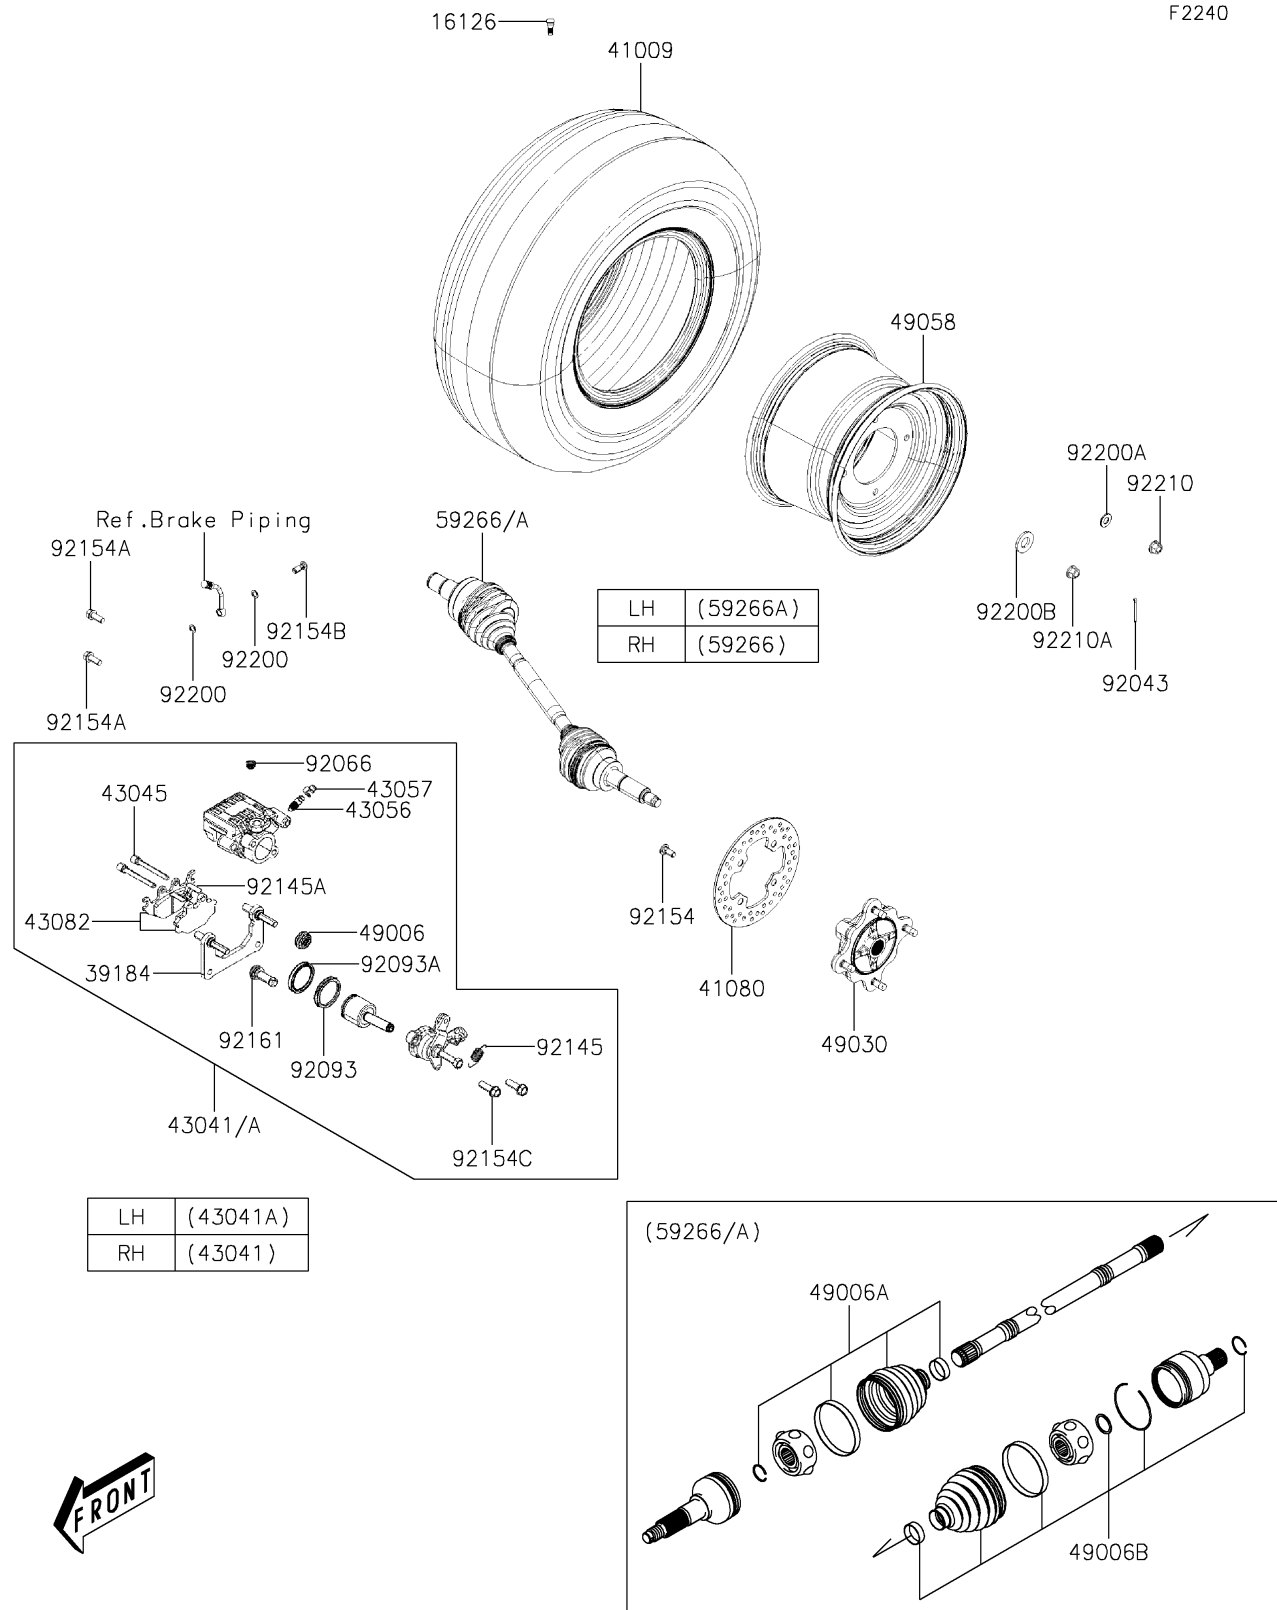

2025 Mule PRO-MX EPS

PARTS DIAGRAM

Rear Hubs/Brakes

F2240

2025 Mule PRO-MX EPS

PARTS LIST

Rear Hubs/Brakes

ITEM NAME	PART NUMBER	QUANTITY
VALVE,RIM (Ref # 16126)	16126-Y001	2
BRACKET-ASSY (Ref # 39184)	39184-0044	2
TIRE,RR,25X10.00 R12 (Ref # 41009)	41009-Y009	2
DISC,BRAKE (Ref # 41080)	41080-Y009	2
CALIPER-ASSY,RR,RH,SILVER (Ref # 43041)	43041-Y009-934	1
CALIPER-ASSY,RR,LH,SILVER (Ref # 43041A)	43041-Y010-934	1
SHAFT-CALIPER (Ref # 43045)	43045-Y002	4
BREATHER-BRAKE (Ref # 43056)	43056-0006	2
CAP-BREATHER (Ref # 43057)	43057-Y002	2
PAD-ASSY-BRAKE,RR (Ref # 43082)	43082-Y009	2
BOOT,CALIPER (Ref # 49006)	49006-Y005	2
BOOT,RR,OUTSIDE (Ref # 49006A)	49006-Y011	2
BOOT,RR,INSIDE (Ref # 49006B)	49006-Y012	2
HUB,RR (Ref # 49030)	49030-Y004	2
WHEEL,RR,BLACK (Ref # 49058)	49058-Y005-935	2
JOINT-BALL,RR,RH (Ref # 59266)	59266-Y002	1
JOINT-BALL,RR,LH (Ref # 59266A)	59266-Y003	1
PIN,4X40 (Ref # 92043)	92043-Y043	2
PLUG (Ref # 92066)	92066-Y012	2
SEAL,PISTON (Ref # 92093)	92093-Y033	2
SEAL,PISTON (Ref # 92093A)	92093-Y034	2
SPRING,RETURN,47MM (Ref # 92145)	92145-1690	2
SPRING,PAD (Ref # 92145A)	92145-Y035	2
BOLT,10X23 (Ref # 92154)	92154-Y178	8
BOLT (Ref # 92154A)	92154-Y183	4
BOLT,OIL (Ref # 92154B)	92154-Y184	2
BOLT,FLANGE,6X40 (Ref # 92154C)	92154-Y228	4
DAMPER (Ref # 92161)	92161-Y012	2
WASHER (Ref # 92200)	92200-Y015	4

2025 Mule PRO-MX EPS

PARTS LIST

Rear Hubs/Brakes

ITEM NAME	PART NUMBER	QUANTITY
WASHER,12MM (Ref # 92200A)	92200-Y089	8
WASHER,40X20.5X4.5 (Ref # 92200B)	92200-Y090	2
NUT (Ref # 92210)	92210-Y088	8
NUT,FLANGE,20MM (Ref # 92210A)	92210-Y099	2