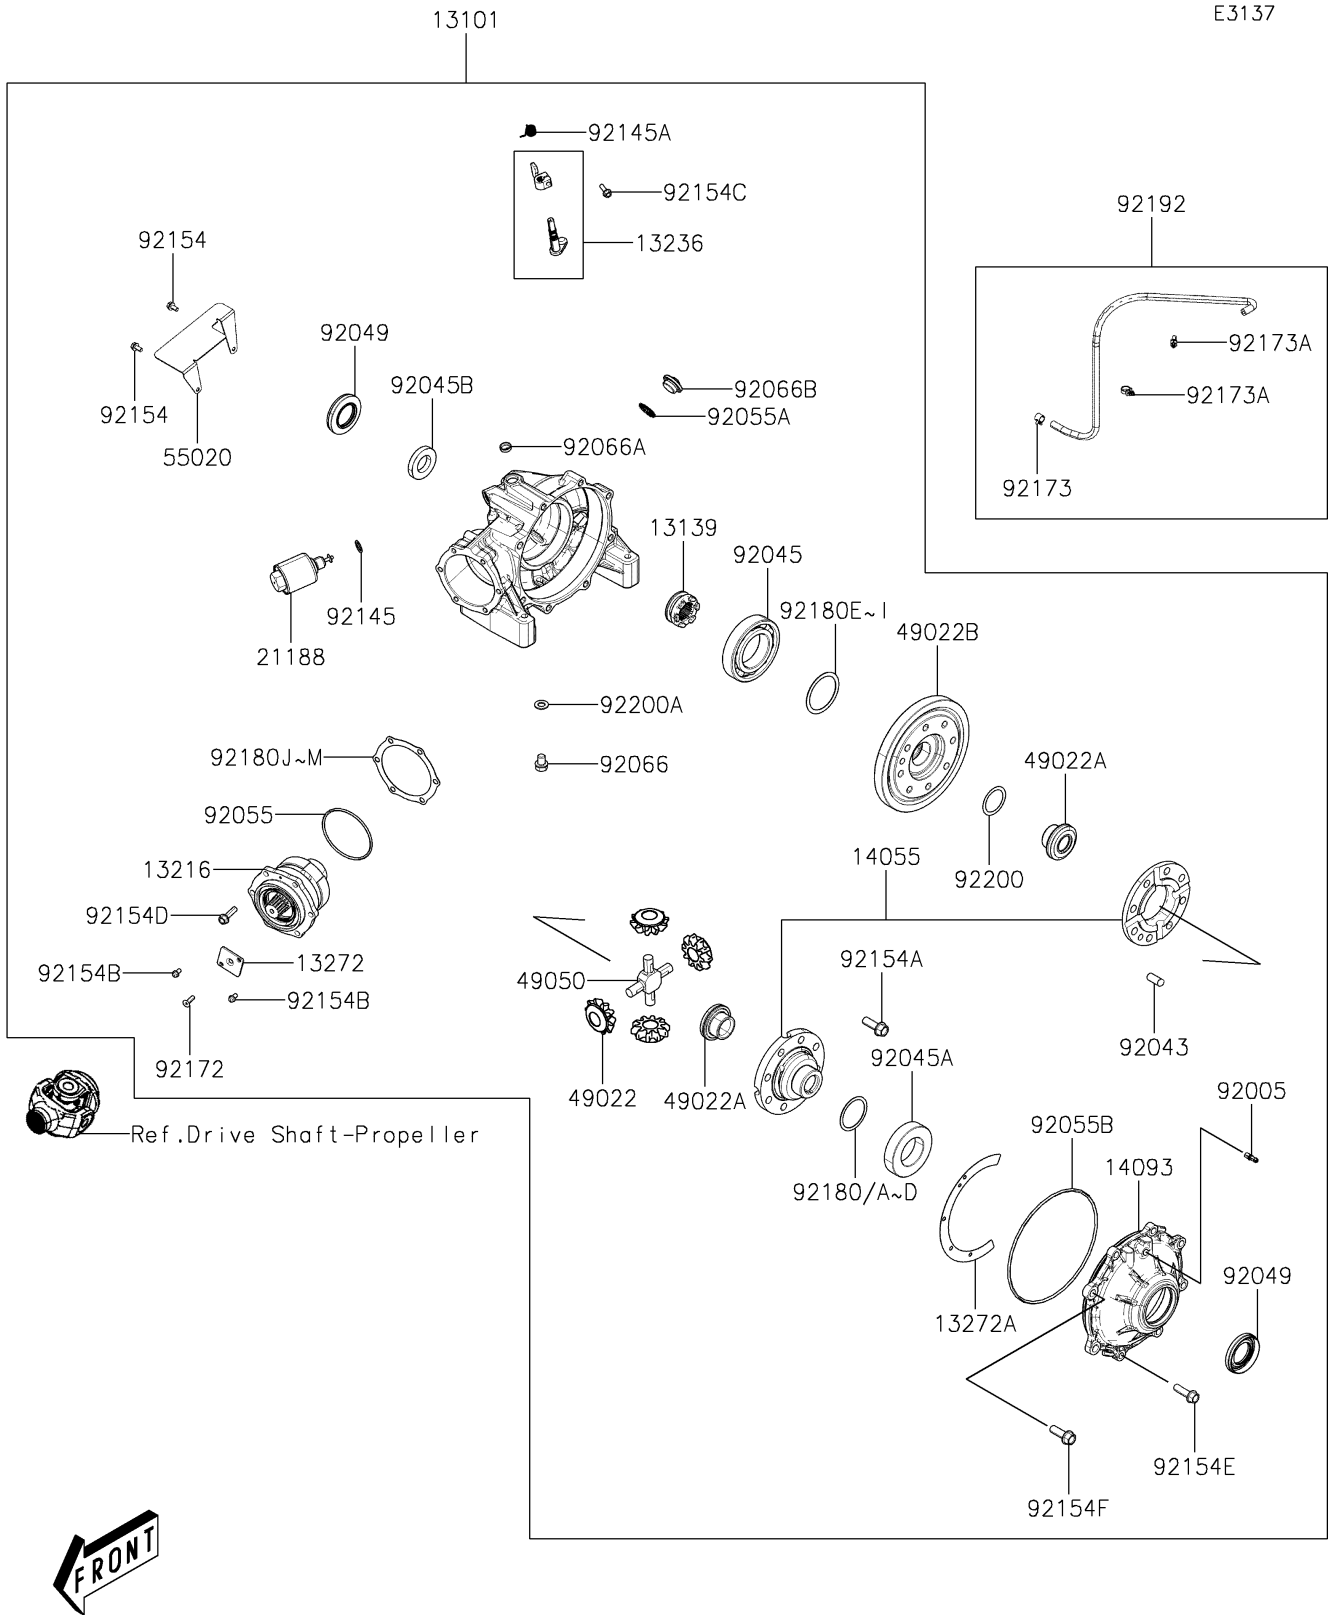

2026 Mule PRO-MX EPS PARTS DIAGRAM

Drive Shaft-Rear

2026 Mule PRO-MX EPS PARTS LIST

Drive Shaft-Rear

ITEM NAME	PART NUMBER	QUANTITY
GEAR-ASSY,RR (Ref # 13101)	13101-Y003	1
SHIFTER (Ref # 13139)	13139-Y005	1
GEAR-COMP (Ref # 13216)	13216-Y008	1
LEVER-COMP (Ref # 13236)	13236-Y001	1
PLATE (Ref # 13272)	13272-Y037	1
PLATE (Ref # 13272A)	13272-Y038	1
CASE-GEAR,SET (Ref # 14055)	14055-Y006	1
COVER (Ref # 14093)	14093-Y049	1
SOLENOID (Ref # 21188)	21188-Y001	1
GEAR-BEVEL,10T (Ref # 49022)	49022-0572	4
GEAR-BEVEL,16T (Ref # 49022A)	49022-0622	2
GEAR-BEVEL,35T (Ref # 49022B)	49022-0628	1
SPIDER (Ref # 49050)	49050-Y002	1
GUARD,DIFF (Ref # 55020)	55020-Y009	1
FITTING (Ref # 92005)	92005-Y001	1
PIN (Ref # 92043)	92043-Y048	1
BEARING-BALL,6212 (Ref # 92045)	92045-0766	1
BEARING-BALL,6210CM (Ref # 92045A)	92045-1213	1
BEARING-BALL,16007 (Ref # 92045B)	92045-1230	1
SEAL-OIL,40X68X13.5 (Ref # 92049)	92049-0806	2
RING-O (Ref # 92055)	92055-Y067	1
RING-O (Ref # 92055A)	92055-Y068	1
RING-O (Ref # 92055B)	92055-Y069	1
PLUG,DRAIN (Ref # 92066)	92066-Y003	1
PLUG (Ref # 92066A)	92066-Y020	1
PLUG (Ref # 92066B)	92066-Y021	1
SPRING (Ref # 92145)	92145-Y069	1
SPRING (Ref # 92145A)	92145-Y070	1
BOLT,FLANGE,6X14 (Ref # 92154)	92154-Y153	2