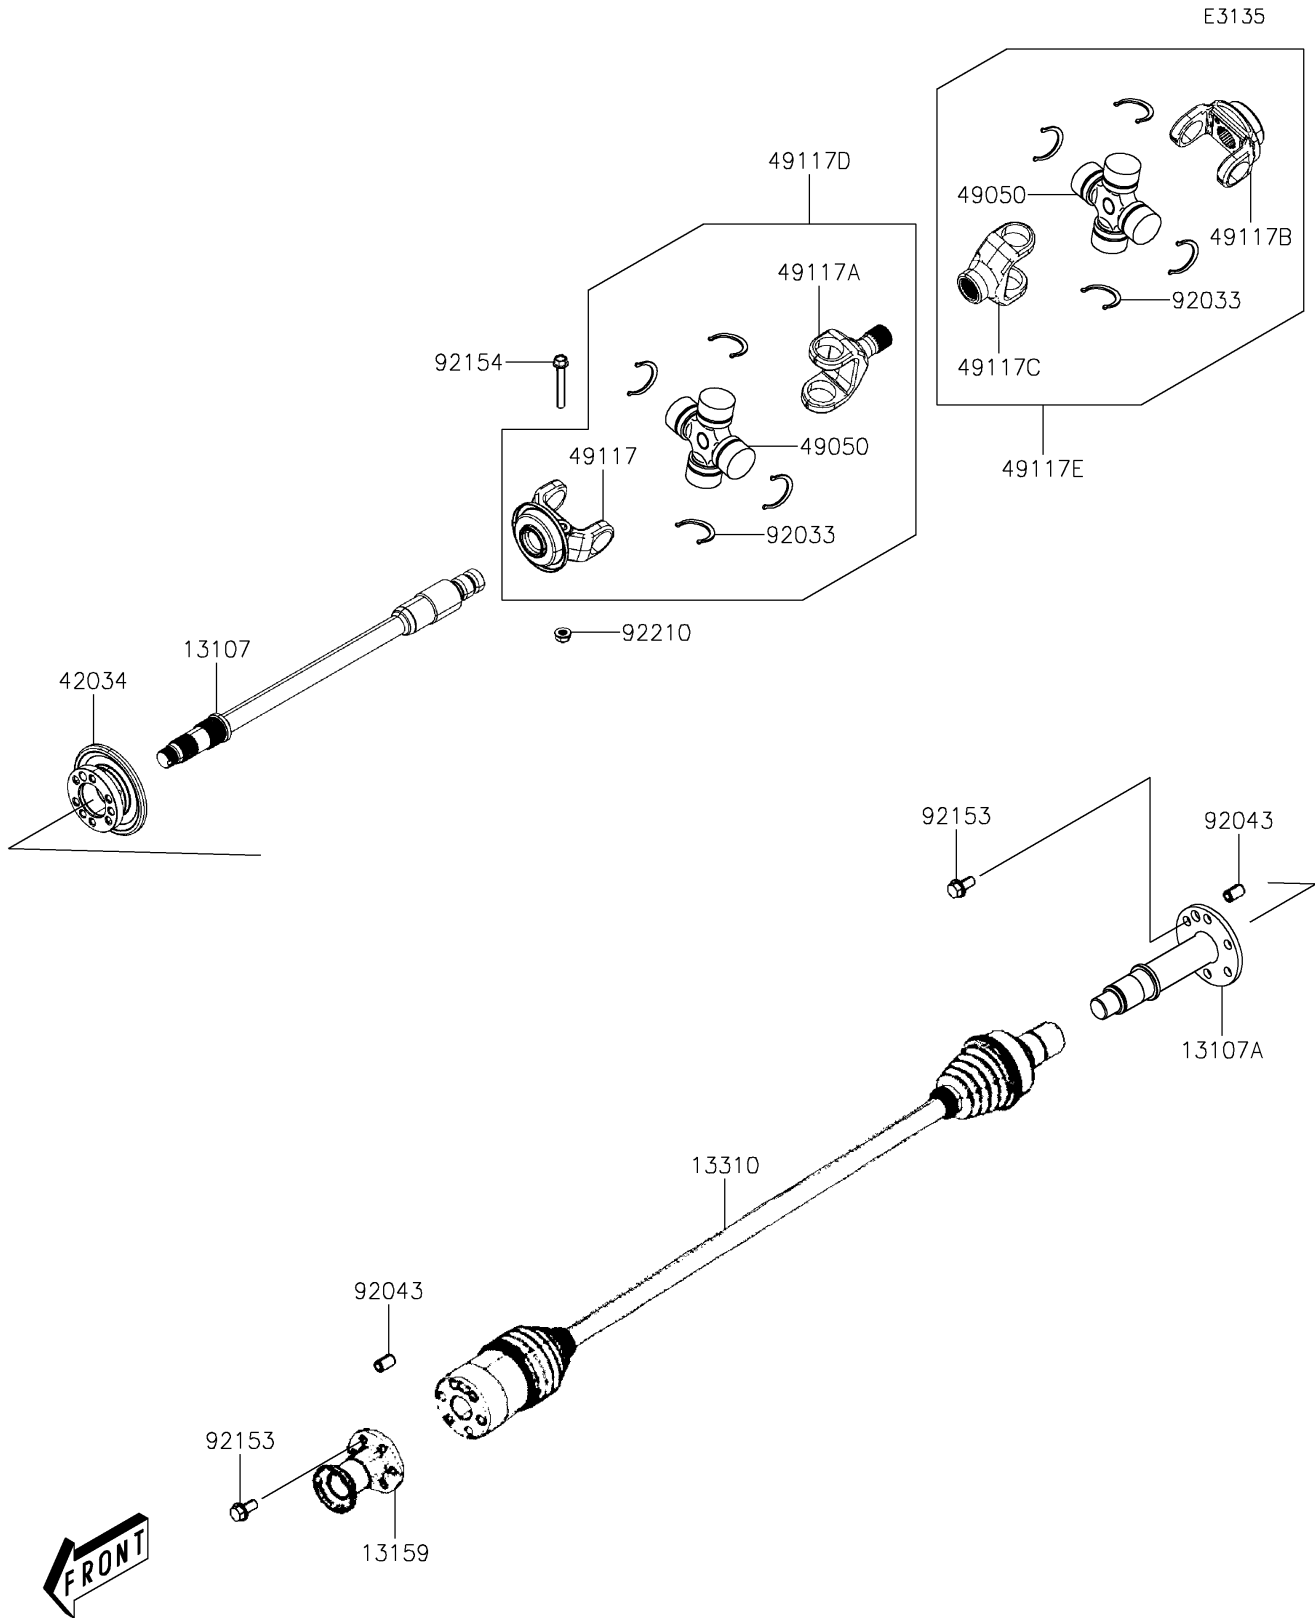

# 2026 Mule PRO-MX EPS PARTS DIAGRAM

Drive Shaft-Propeller

## 2026 Mule PRO-MX EPS PARTS LIST

### Drive Shaft-Propeller

ITEM NAME	PART NUMBER	QUANTITY
SHAFT,FINAL (Ref # 13107)	13107-Y027	1
SHAFT (Ref # 13107A)	13107-Y030	1
CONNECTOR,FR PROPELLER SHAFT (Ref # 13159)	13159-Y002	1
SHAFT-ASSY,PROPELLER (Ref # 13310)	13310-Y003	1
COUPLING (Ref # 42034)	42034-Y003	1
SPIDER (Ref # 49050)	49050-0027	2
YOKE (Ref # 49117)	49117-Y002	1
YOKE (Ref # 49117A)	49117-Y003	1
YOKE (Ref # 49117B)	49117-Y004	1
YOKE (Ref # 49117C)	49117-Y005	1
YOKE,FINAL DRIVE,FR (Ref # 49117D)	49117-Y006	1
YOKE,FINAL DRIVE,RR (Ref # 49117E)	49117-Y007	1
RING-SNAP (Ref # 92033)	92033-0735	8
PIN,10X16 (Ref # 92043)	92043-Y046	2
BOLT,FLANGE,8X16 (Ref # 92153)	92153-Y032	12
BOLT,SPECIAL,8X52 (Ref # 92154)	92154-Y168	1
NUT,8MM (Ref # 92210)	92210-Y076	1