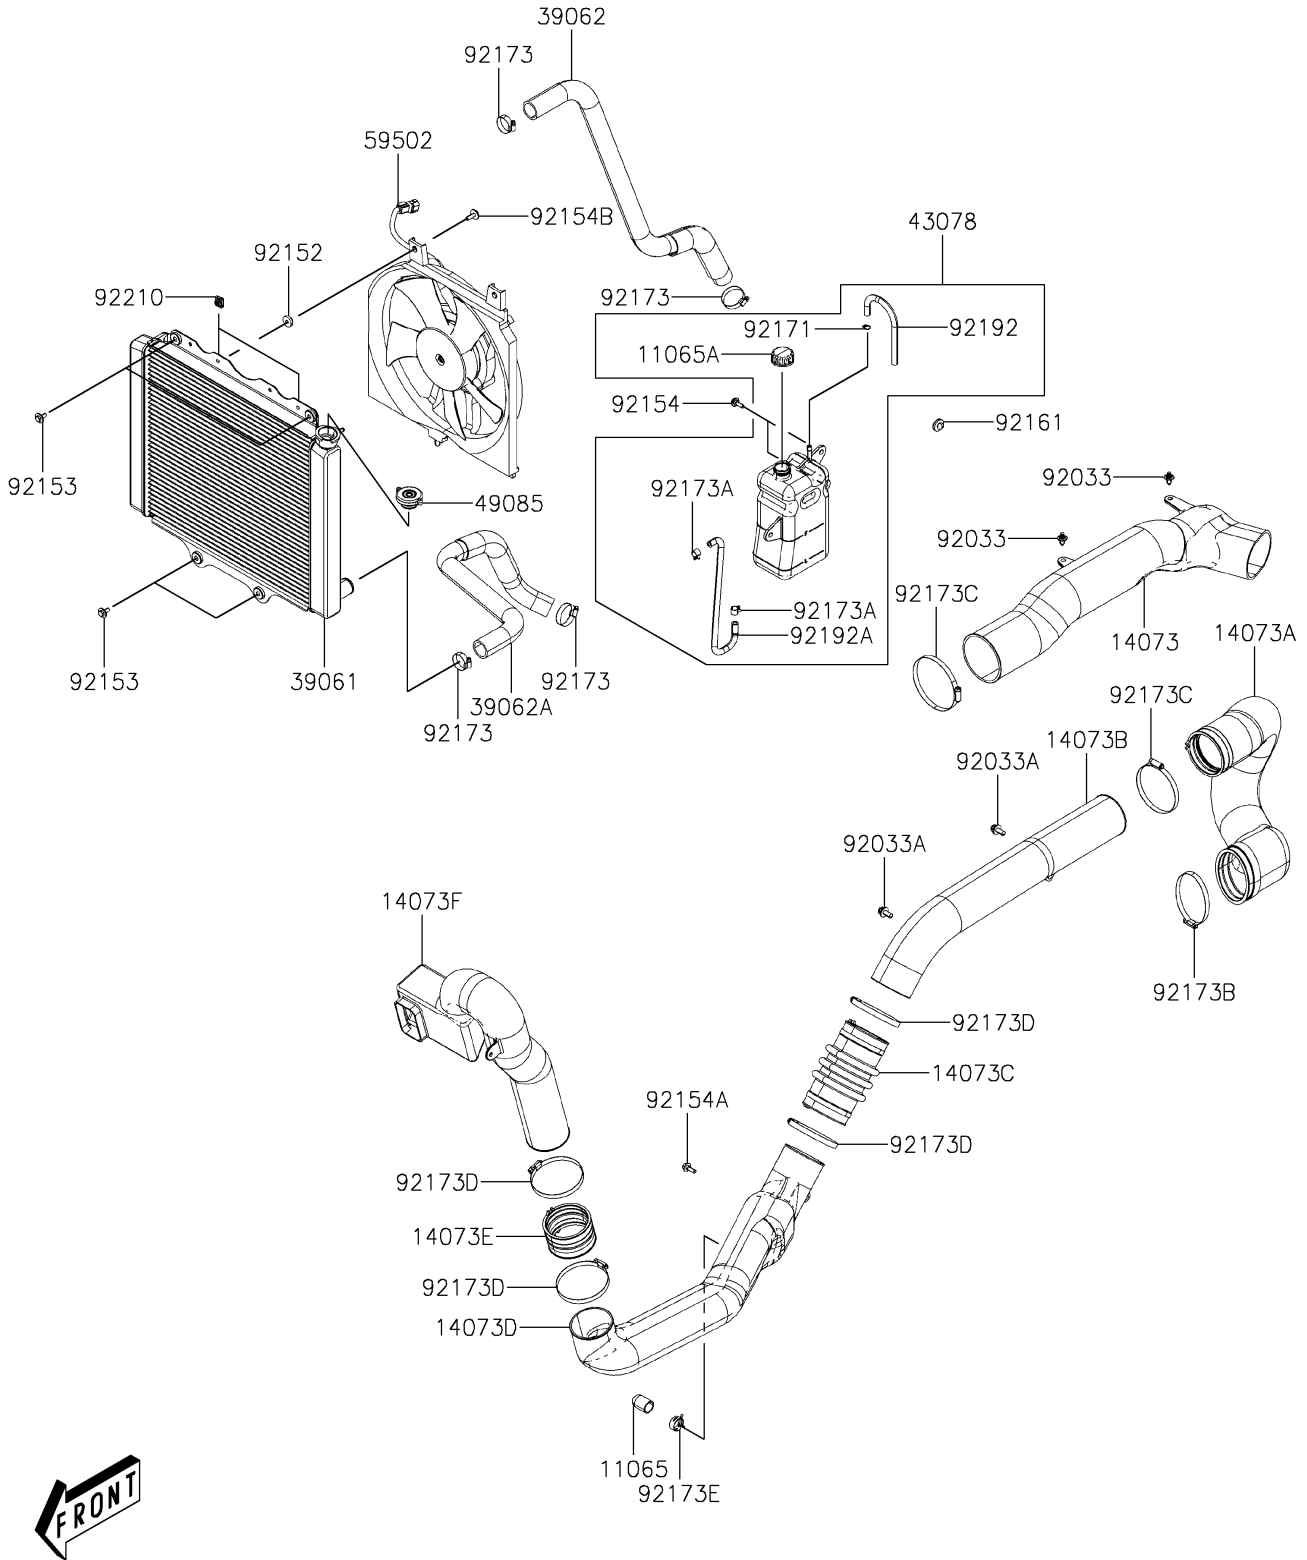

# 2026 Mule PRO-MX EPS PARTS DIAGRAM

Cooling

E3035

## 2026 Mule PRO-MX EPS PARTS LIST

### Cooling

ITEM NAME	PART NUMBER	QUANTITY
CAP,DRAIN (Ref # 11065)	11065-Y036	1
CAP,RESERVE TANK (Ref # 11065A)	11065-Y037	1
DUCT (Ref # 14073)	14073-Y011	1
DUCT,INTAKE (Ref # 14073A)	14073-Y012	1
DUCT,INTAKE (Ref # 14073B)	14073-Y013	1
DUCT,INTAKE (Ref # 14073C)	14073-Y014	1
DUCT,INTAKE (Ref # 14073D)	14073-Y015	1
DUCT,INTAKE (Ref # 14073E)	14073-Y016	1
DUCT,INTAKE (Ref # 14073F)	14073-Y017	1
RADIATOR-ASSY (Ref # 39061)	39061-Y004	1
HOSE-COOLING (Ref # 39062)	39062-Y016	1
HOSE-COOLING (Ref # 39062A)	39062-Y017	1
RESERVOIR (Ref # 43078)	43078-Y004	1
CAP-ASSY-PRESSURE (Ref # 49085)	49085-Y005	1
FAN-ASSY (Ref # 59502)	59502-Y003	1
RING-SNAP (Ref # 92033)	92033-Y033	2
RING-SNAP (Ref # 92033A)	92033-Y035	2
COLLAR (Ref # 92152)	92152-Y072	2
BOLT,6X20 (Ref # 92153)	92153-Y019	4
BOLT,6X18 (Ref # 92154)	92154-Y177	2
BOLT,FLANGE,6MM (Ref # 92154A)	92154-Y180	1
BOLT,6X22 (Ref # 92154B)	92154-Y191	2
DAMPER (Ref # 92161)	92161-Y048	1
CLAMP (Ref # 92171)	92171-Y011	1
CLAMP,28.6MM (Ref # 92173)	92173-1205	4
CLAMP,10.5 (Ref # 92173A)	92173-Y023	2
CLAMP (Ref # 92173B)	92173-Y062	1
CLAMP (Ref # 92173C)	92173-Y064	2
CLAMP (Ref # 92173D)	92173-Y066	4

### Cooling

ITEM NAME	PART NUMBER	QUANTITY
CLAMP (Ref # 92173E)	92173-Y082	1
TUBE,DRAIN (Ref # 92192)	92192-Y069	1
TUBE (Ref # 92192A)	92192-Y070	1
NUT,6MM (Ref # 92210)	92210-Y089	2