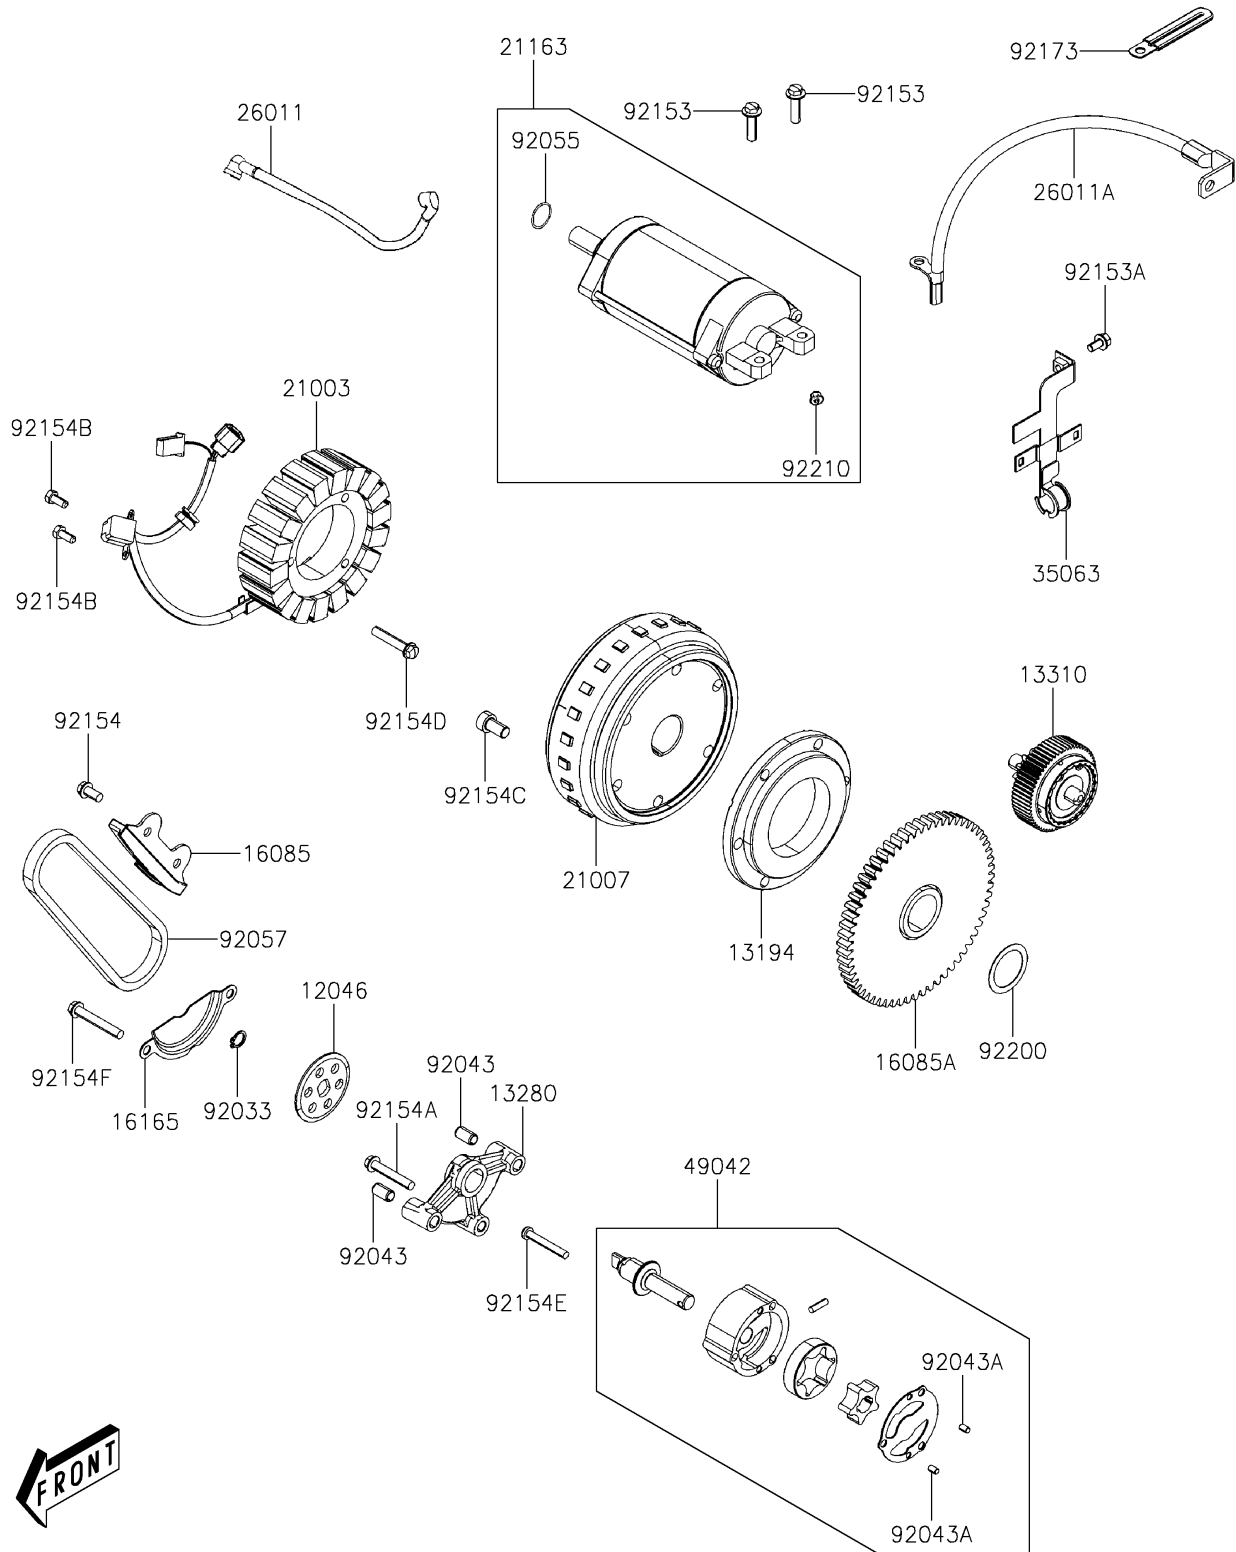

2026 Mule PRO-MX EPS PARTS DIAGRAM

Generator

E1810

2026 Mule PRO-MX EPS PARTS LIST

Generator

ITEM NAME	PART NUMBER	QUANTITY
SPROCKET,OIL PUMP DRIVE (Ref # 12046)	12046-Y006	1
CLUTCH-ONEWAY (Ref # 13194)	13194-Y001	1
HOLDER,OIL PUMP SHAFT (Ref # 13280)	13280-Y018	1
SHAFT-ASSY,REDUCTION (Ref # 13310)	13310-Y004	1
GEAR,START REDUCTION (Ref # 16085)	16085-Y017	1
GEAR,STARTING CLUTCH (Ref # 16085A)	16085-Y018	1
SEPARATOR,OIL (Ref # 16165)	16165-Y007	1
STATOR (Ref # 21003)	21003-Y010	1
ROTOR (Ref # 21007)	21007-Y010	1
STARTER-ELECTRIC (Ref # 21163)	21163-Y006	1
WIRE-LEAD,STARTER MOTOR (Ref # 26011)	26011-Y010	1
WIRE-LEAD,EARTH (Ref # 26011A)	26011-Y013	1
STAY (Ref # 35063)	35063-Y036	1
PUMP-OIL,ASSY (Ref # 49042)	49042-Y006	1
RING-SNAP,10MM (Ref # 92033)	92033-Y019	1
PIN,8X14 (Ref # 92043)	92043-Y012	2
PIN,DOWEL,4X65 (Ref # 92043A)	92043-Y015	2
RING-O,24.4X3.1 (Ref # 92055)	92055-Y025	1
CHAIN,OIL PUMP (Ref # 92057)	92057-Y013	1
BOLT,FLANGE,6X22 (Ref # 92153)	92153-Y003	2
BOLT,5X10 (Ref # 92153A)	92153-Y058	1
BOLT,FLANGE,6X12 (Ref # 92154)	92154-Y035	2
BOLT,FLANGE,6X35 (Ref # 92154A)	92154-Y069	1
BOLT,HEX,5X12 (Ref # 92154B)	92154-Y111	2
BOLT,8X15 (Ref # 92154C)	92154-Y123	6
BOLT,FLANGE,6X32 (Ref # 92154D)	92154-Y128	3
BOLT,5X35 (Ref # 92154E)	92154-Y185	3
BOLT,FLANGE,6X40 (Ref # 92154F)	92154-Y209	2
CLAMP (Ref # 92173)	92173-Y004	1

2026 Mule PRO-MX EPS PARTS LIST

Generator

ITEM NAME	PART NUMBER	QUANTITY
WASHER,27.2X36X0.5 (Ref # 92200)	92200-Y097	1
NUT,6MM (Ref # 92210)	92210-Y039	1