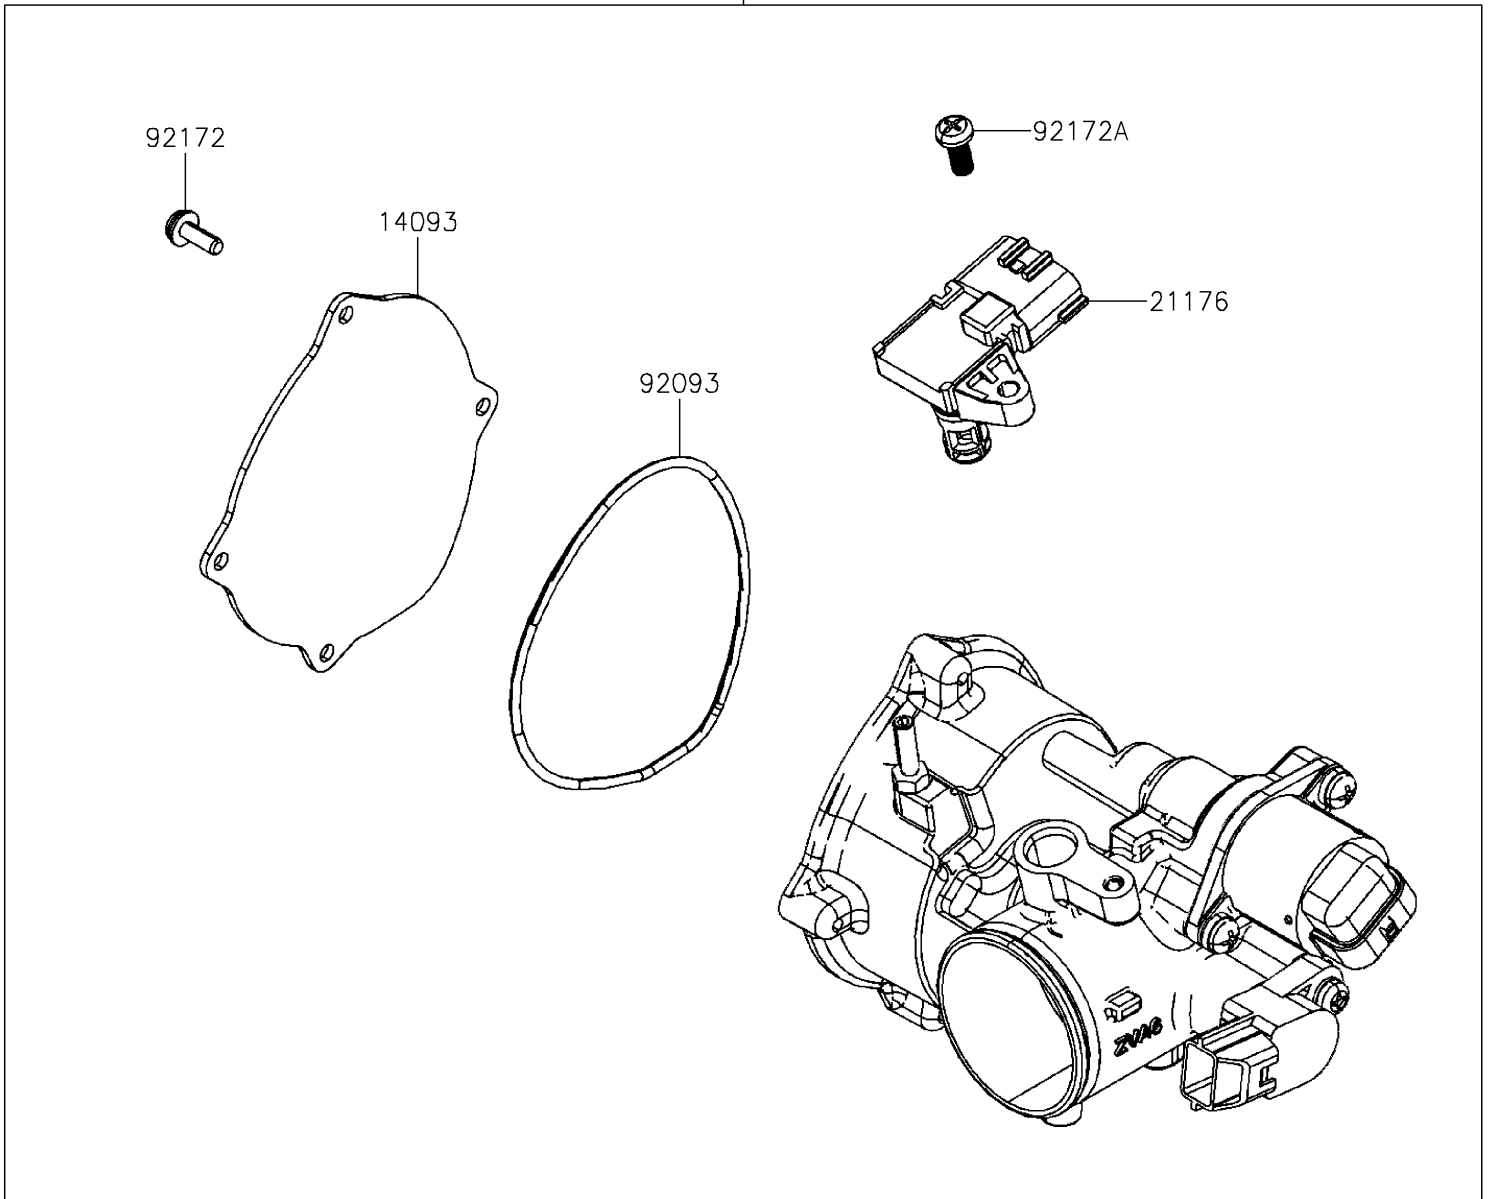

# 2026 Mule PRO-MX EPS PARTS DIAGRAM

Throttle

E1510

16163

## 2026 Mule PRO-MX EPS PARTS LIST

### Throttle

ITEM NAME	PART NUMBER	QUANTITY
COVER,WIRE STAY (Ref # 14093)	14093-Y047	1
THROTTLE-ASSY (Ref # 16163)	16163-Y006	1
SENSOR,PRESSURE (Ref # 21176)	21176-Y012	1
SEAL,WIRE STAY COVER (Ref # 92093)	92093-Y047	1
SCREW,TAPPING,4X12 (Ref # 92172)	92172-Y085	4
SCREW,PAN,4X12 (Ref # 92172A)	92172-Y086	1