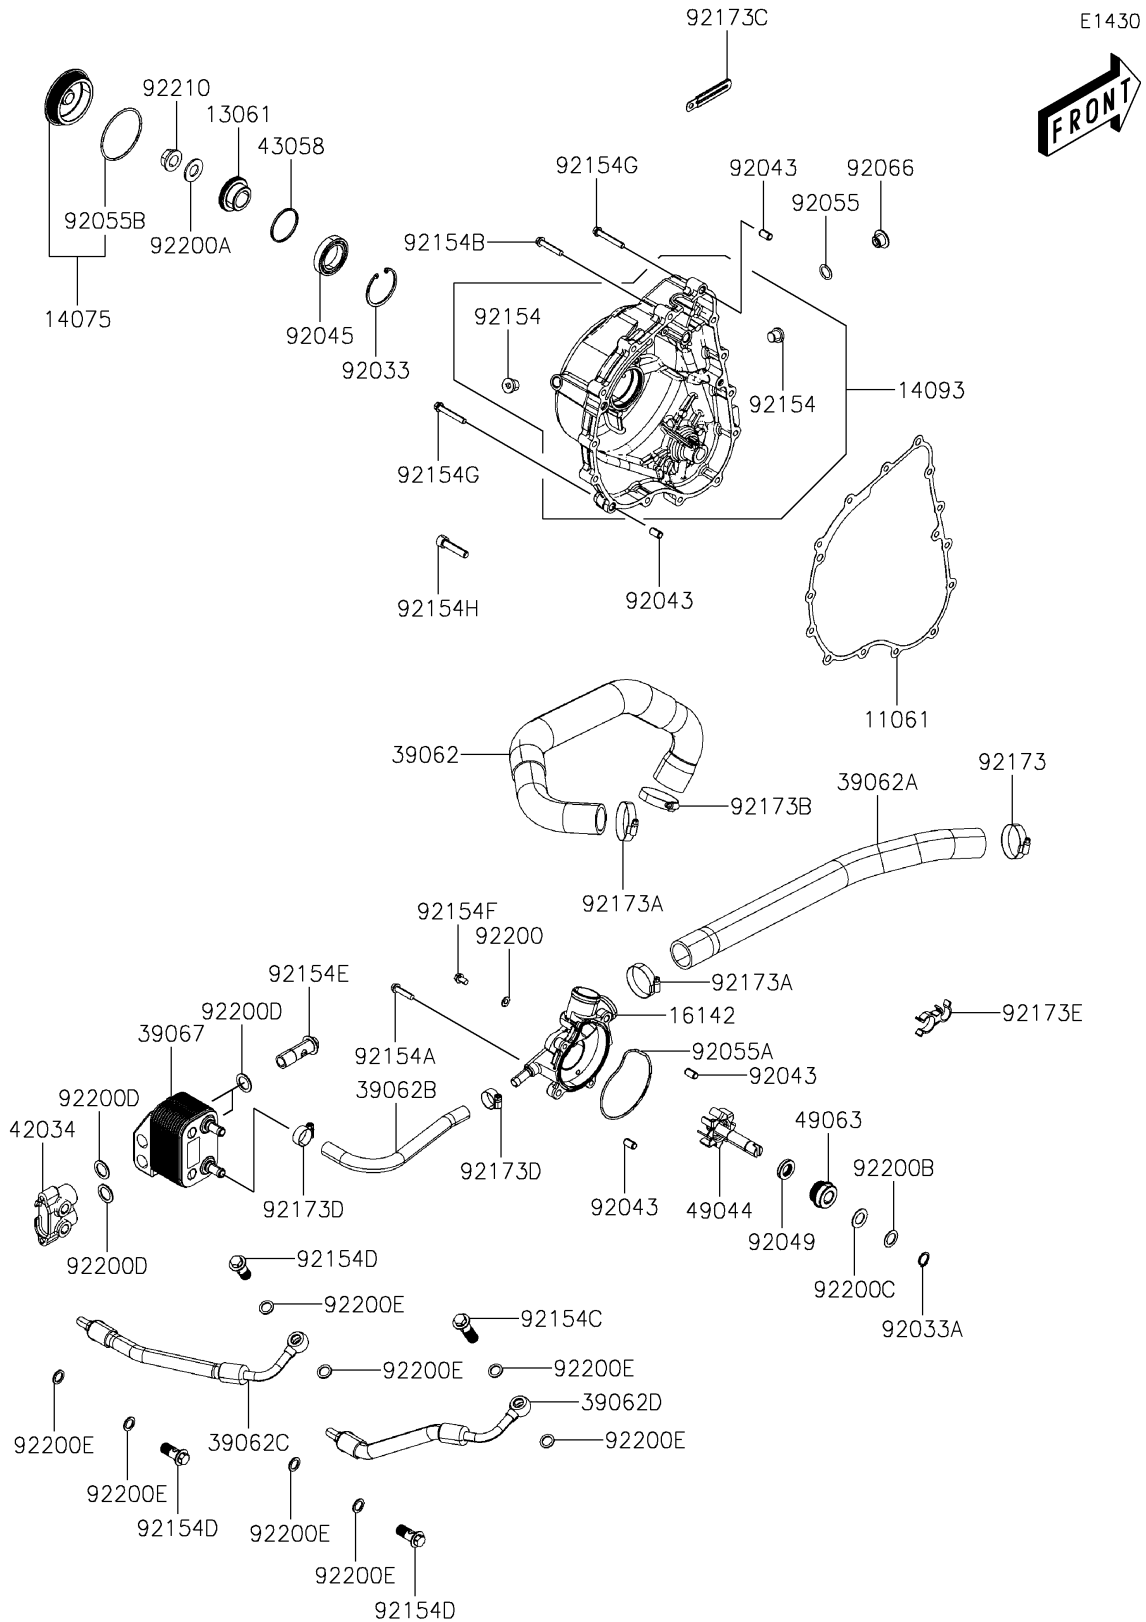

2026 Mule PRO-MX EPS PARTS DIAGRAM

Engine Cover(s)