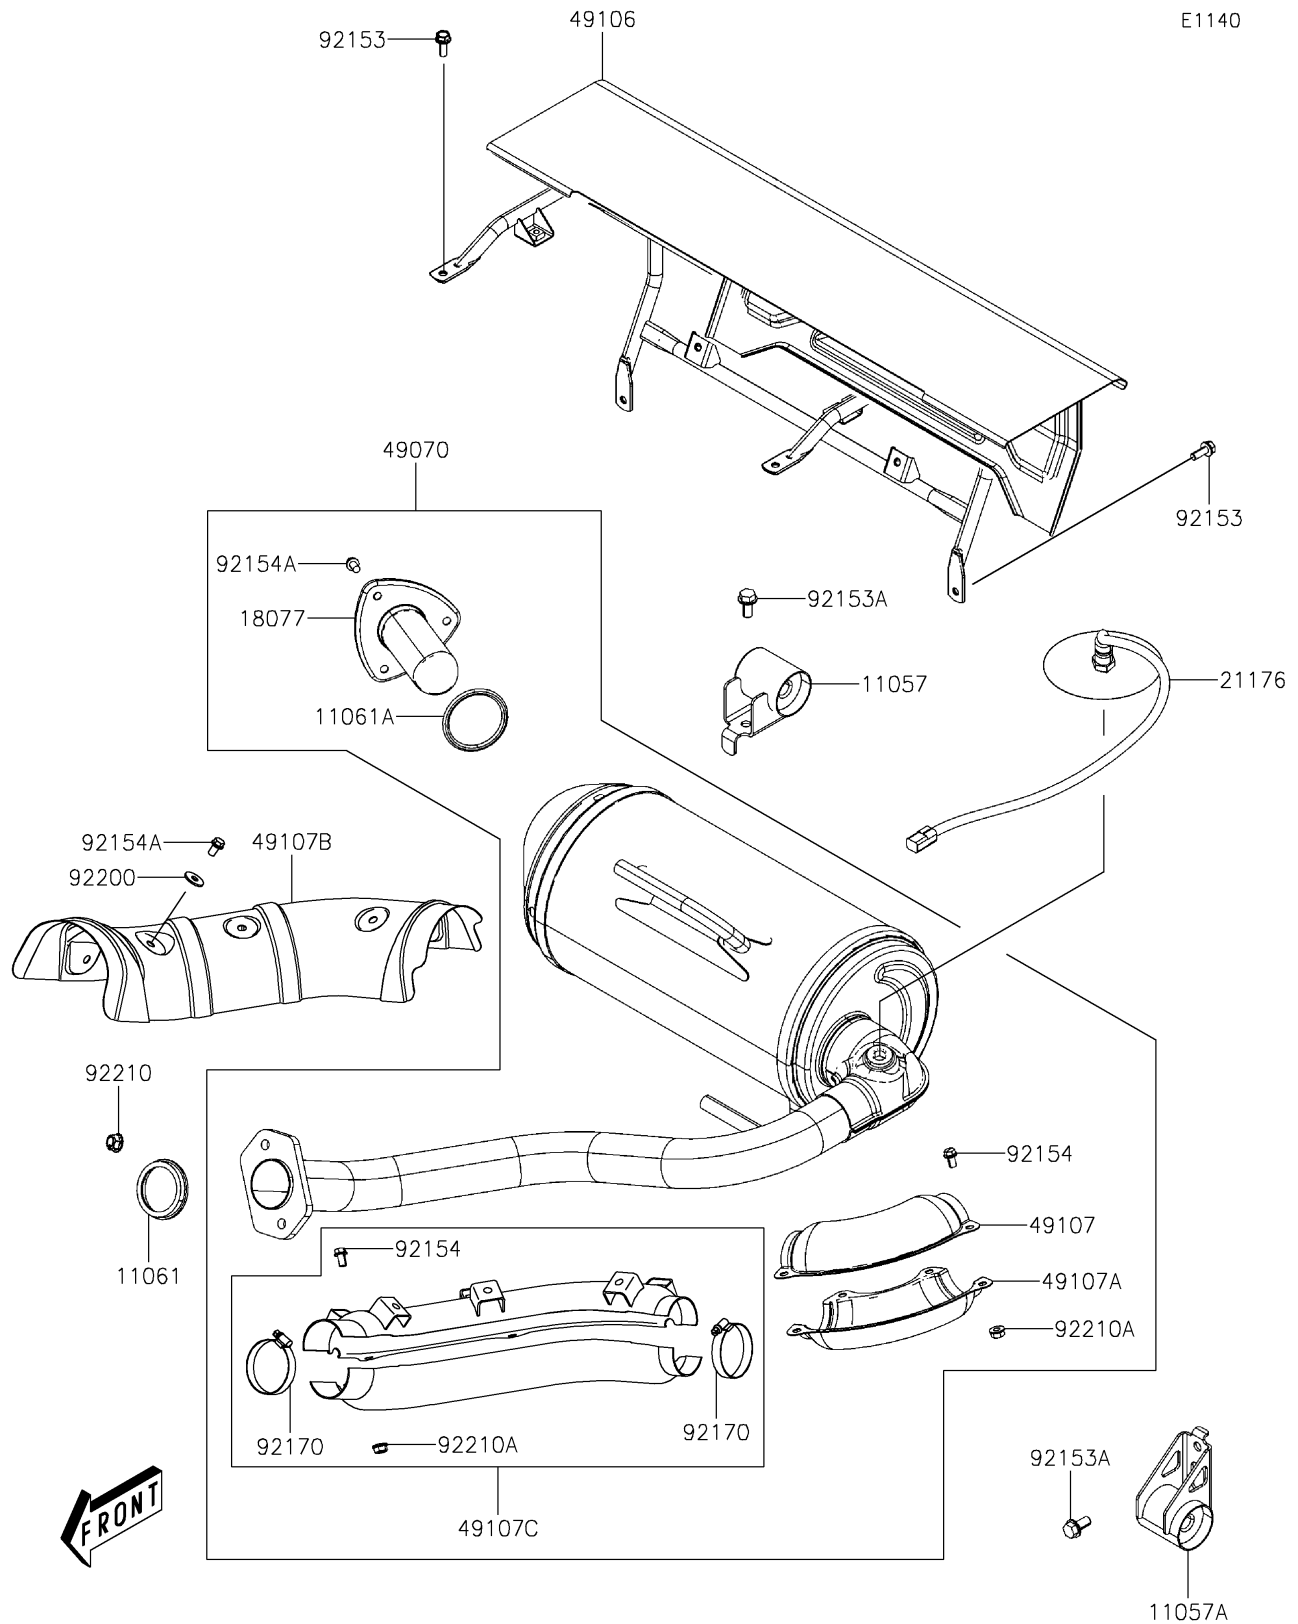

2026 MULE PRO-MX™ EPS

PARTS DIAGRAM

Muffler(s)

2026 MULE PRO-MX™ EPS

PARTS LIST

Muffler(s)

ITEM NAME	PART NUMBER	QUANTITY
BRACKET (Ref # 11057)	11057-Y001	1
BRACKET (Ref # 11057A)	11057-Y002	1
GASKET,EXHAUST PIPE (Ref # 11061)	11061-Y065	1
GASKET,SPARK ARRESTER (Ref # 11061A)	11061-Y066	1
ARRESTER-SPARK (Ref # 18077)	18077-Y003	1
SENSOR,OXYGEN (Ref # 21176)	21176-0936	1
MUFFLER-COMP (Ref # 49070)	49070-Y001	1
COVER-MUFFLER (Ref # 49106)	49106-Y005	1
COVER-EXHAUST PIPE,RR,UPP (Ref # 49107)	49107-Y005	1
COVER-EXHAUST PIPE,RR,LWR (Ref # 49107A)	49107-Y006	1
COVER-EXHAUST PIPE,UPP (Ref # 49107B)	49107-Y009	1
COVER-EXHAUST PIPE,FR,UPP&LWR (Ref # 49107C)	49107-Y010	1
BOLT,FLANGE,6X12 (Ref # 92153)	92153-Y023	4
BOLT,FLANGE,8X16 (Ref # 92153A)	92153-Y032	2
BOLT,FLANGE,6X10 (Ref # 92154)	92154-Y166	6
BOLT,FLANGE,6X12 (Ref # 92154A)	92154-Y225	9
CLAMP (Ref # 92170)	92170-1674	2
WASHER,6.5X17.7X1.5 (Ref # 92200)	92200-Y104	6
NUT,8MM (Ref # 92210)	92210-Y076	2
NUT,FLANGE,6MM (Ref # 92210A)	92210-Y098	6