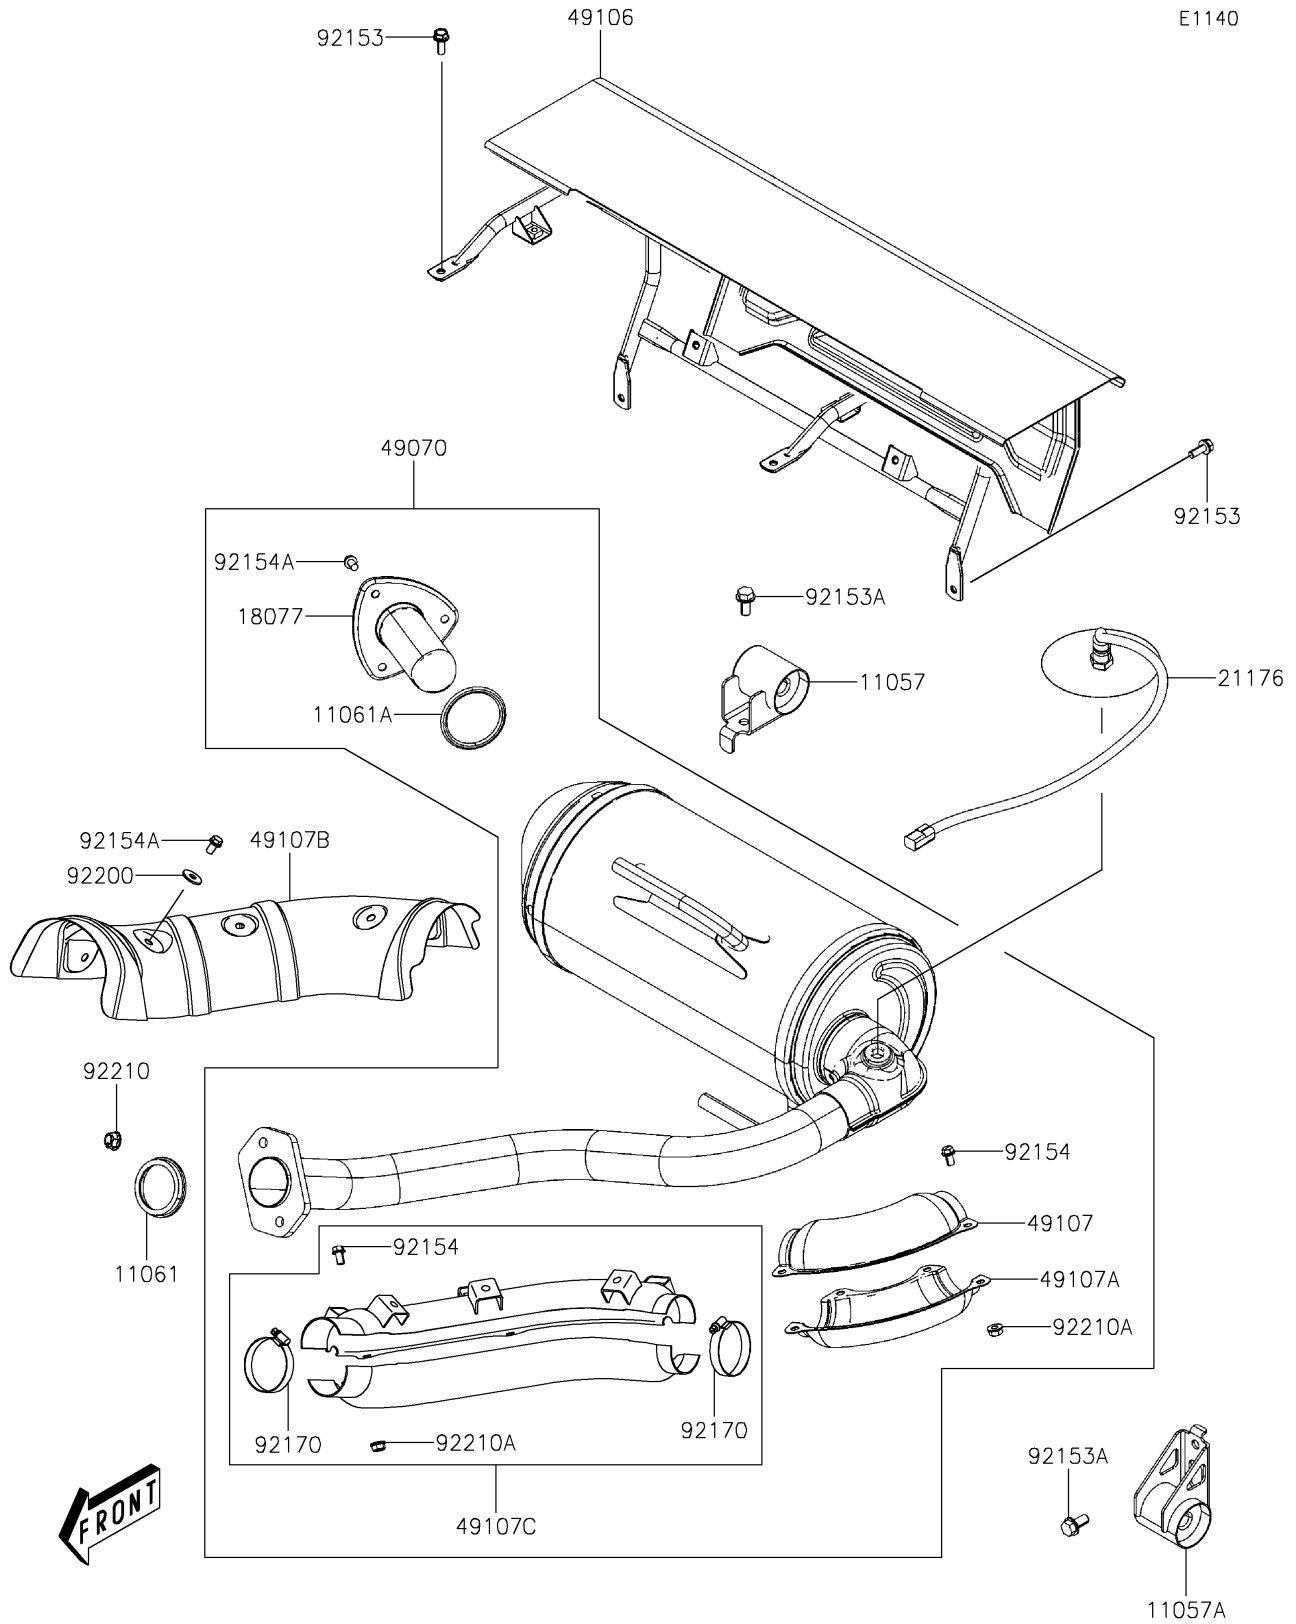

2022 Mule PRO-MX EPS PARTS DIAGRAM

Muffler(s)

2022 Mule PRO-MX EPS PARTS LIST

Muffler(s)

ITEM NAME	PART NUMBER	QUANTITY
BRACKET (Ref # 11057)	11057-Y001	1
BRACKET (Ref # 11057A)	11057-Y002	1
GASKET,EXHAUST PIPE (Ref # 11061)	11061-Y065	1
GASKET,SPARK ARRESTER (Ref # 11061A)	11061-Y066	1
ARRESTER-SPARK (Ref # 18077)	18077-Y003	1
SENSOR,OXYGEN (Ref # 21176)	21176-0936	1
MUFFLER-COMP (Ref # 49070)	49070-Y001	1
COVER-MUFFLER (Ref # 49106)	49106-Y005	1
COVER-EXHAUST PIPE,RR,UPP (Ref # 49107)	49107-Y005	1
COVER-EXHAUST PIPE,RR,LWR (Ref # 49107A)	49107-Y006	1
COVER-EXHAUST PIPE,UPP (Ref # 49107B)	49107-Y009	1
COVER-EXHAUST PIPE,FR,UPP&LWR (Ref # 49107C)	49107-Y010	1
BOLT,FLANGE,6X12 (Ref # 92153)	92153-Y023	4
BOLT,FLANGE,8X16 (Ref # 92153A)	92153-Y032	2
BOLT,FLANGE,6X10 (Ref # 92154)	92154-Y166	6
BOLT,FLANGE,6X12 (Ref # 92154A)	92154-Y225	9
CLAMP (Ref # 92170)	92170-1674	2
WASHER,6.5X17.7X1.5 (Ref # 92200)	92200-Y104	6
NUT,8MM (Ref # 92210)	92210-Y076	2
NUT,FLANGE,6MM (Ref # 92210A)	92210-Y098	6