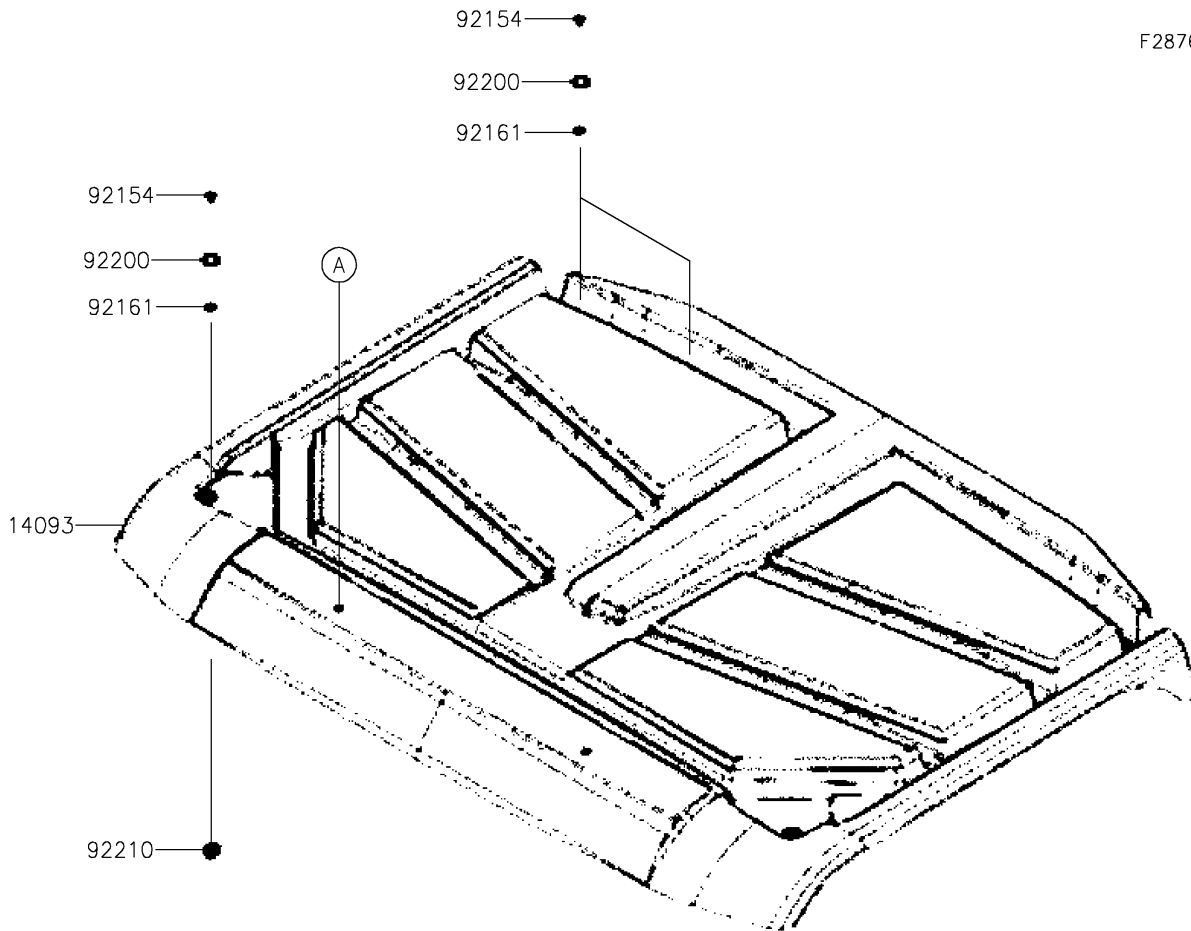

2023 Mule PRO-MX™

PARTS DIAGRAM

Sun Top

F2876

2023 Mule PRO-MX™

PARTS LIST

Sun Top

ITEM NAME	PART NUMBER	QUANTITY
COVER,SUNTOP,S.BLACK (Ref # 14093)	14093-Y045-933	1
STAY,SUNTOP BOTTOM (Ref # 35063)	35063-Y045	2
STAY,SUNTOP TOP (Ref # 35063A)	35063-Y046	2
COLLAR (Ref # 92152)	92152-Y074	4
BOLT,FLANGE,6MM (Ref # 92154)	92154-Y213	6
DAMPER (Ref # 92161)	92161-Y056	10
DAMPER (Ref # 92161A)	92161-Y057	2
WASHER,10.5MM (Ref # 92200)	92200-Y100	6
NUT,6MM (Ref # 92210)	92210-Y026	2
NUT,6MM (Ref # 92210A)	92210-Y087	4