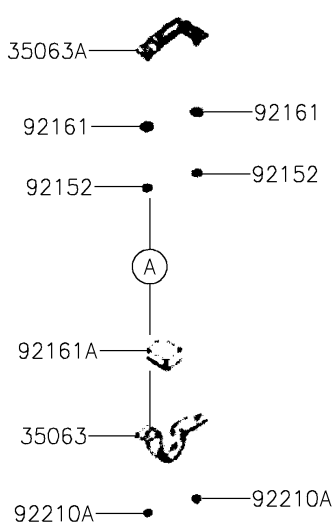

2023 Mule PRO-MX™

PARTS DIAGRAM

Sun Top

F2876

2023 Mule PRO-MX™

PARTS LIST

Sun Top

ITEM NAME	PART NUMBER	QUANTITY
COVER,SUNTOP,S.BLACK (Ref # 14093)	14093-Y045-933	1
STAY,SUNTOP BOTTOM (Ref # 35063)	35063-Y045	2
STAY,SUNTOP TOP (Ref # 35063A)	35063-Y046	2
COLLAR (Ref # 92152)	92152-Y074	4
BOLT,FLANGE,6MM (Ref # 92154)	92154-Y213	6
DAMPER (Ref # 92161)	92161-Y056	10
DAMPER (Ref # 92161A)	92161-Y057	2
WASHER,10.5MM (Ref # 92200)	92200-Y100	6
NUT,6MM (Ref # 92210)	92210-Y026	2
NUT,6MM (Ref # 92210A)	92210-Y087	4