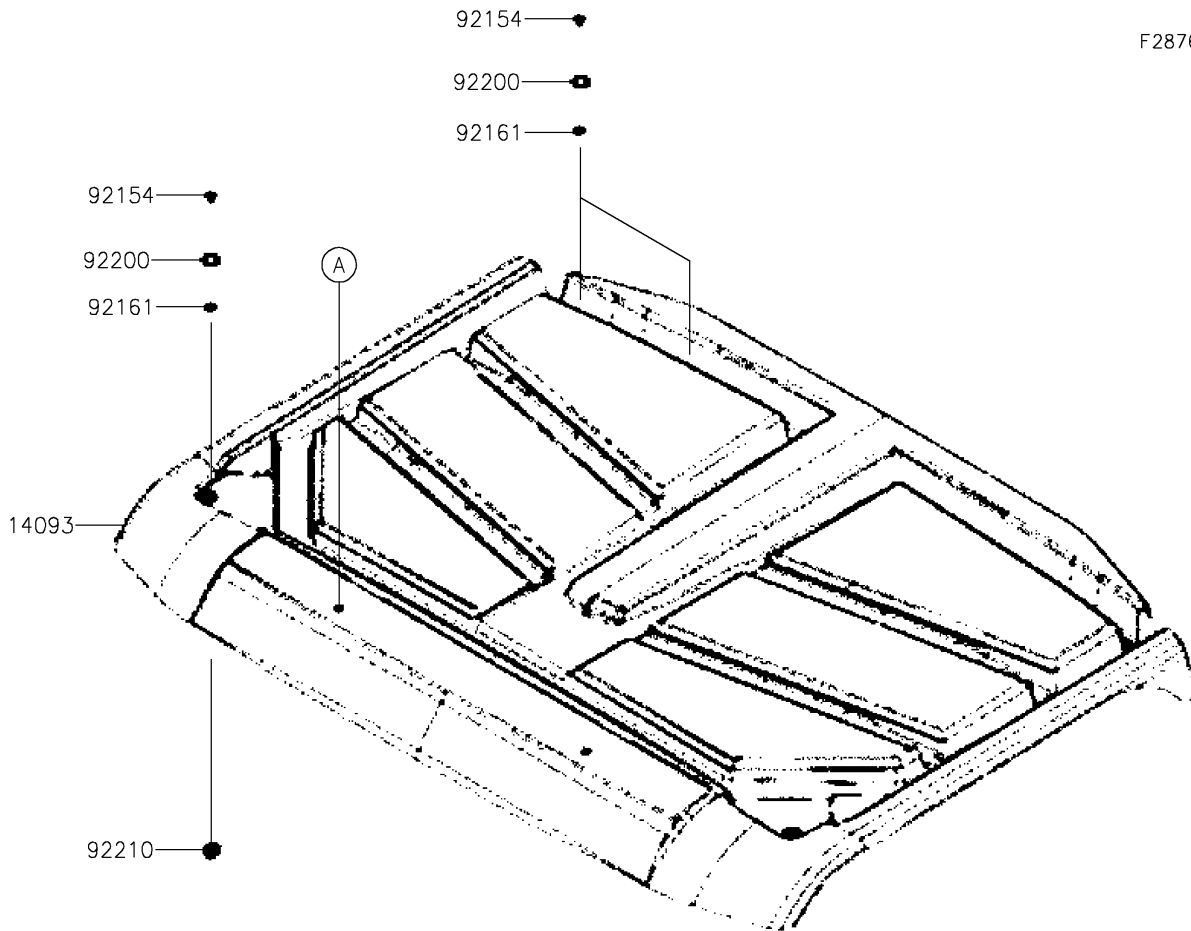

2022 MULE PRO-MX™ SE

PARTS DIAGRAM

Sun Top

F2876

2022 MULE PRO-MX™ SE

PARTS LIST

Sun Top

ITEM NAME	PART NUMBER	QUANTITY
COVER,SUNTOP,S.BLACK (Ref # 14093)	14093-Y045-933	1
STAY,SUNTOP BOTTOM (Ref # 35063)	35063-Y045	2
STAY,SUNTOP TOP (Ref # 35063A)	35063-Y046	2
COLLAR (Ref # 92152)	92152-Y074	4
BOLT,FLANGE,6MM (Ref # 92154)	92154-Y213	6
DAMPER (Ref # 92161)	92161-Y056	10
DAMPER (Ref # 92161A)	92161-Y057	2
WASHER,10.5MM (Ref # 92200)	92200-Y100	6
NUT,6MM (Ref # 92210)	92210-Y026	2
NUT,6MM (Ref # 92210A)	92210-Y087	4