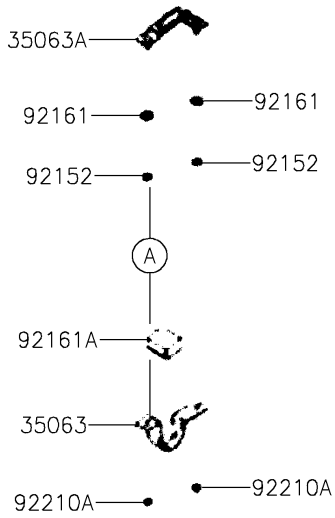

2022 MULE PRO-MX™ SE

PARTS DIAGRAM

Sun Top

F2876

2022 MULE PRO-MX™ SE

PARTS LIST

Sun Top

ITEM NAME	PART NUMBER	QUANTITY
COVER,SUNTOP,S.BLACK (Ref # 14093)	14093-Y045-933	1
STAY,SUNTOP BOTTOM (Ref # 35063)	35063-Y045	2
STAY,SUNTOP TOP (Ref # 35063A)	35063-Y046	2
COLLAR (Ref # 92152)	92152-Y074	4
BOLT,FLANGE,6MM (Ref # 92154)	92154-Y213	6
DAMPER (Ref # 92161)	92161-Y056	10
DAMPER (Ref # 92161A)	92161-Y057	2
WASHER,10.5MM (Ref # 92200)	92200-Y100	6
NUT,6MM (Ref # 92210)	92210-Y026	2
NUT,6MM (Ref # 92210A)	92210-Y087	4