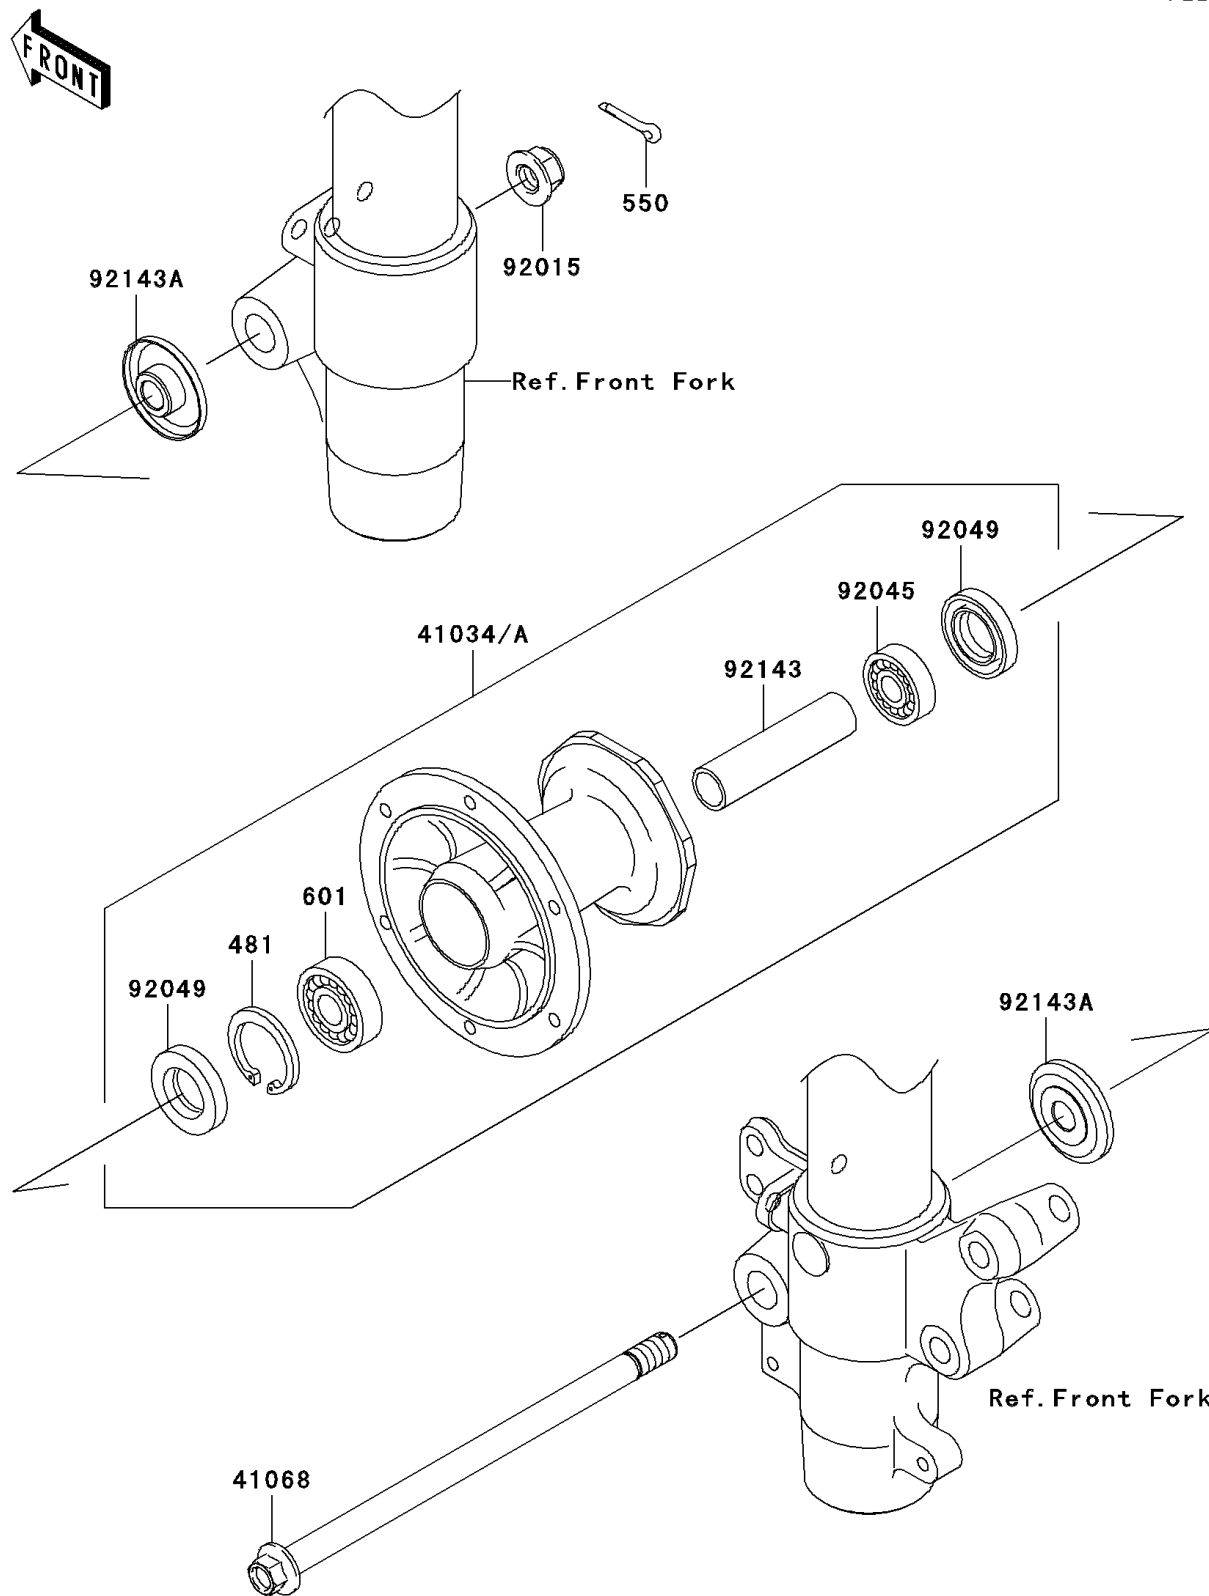

2009 KX85 PARTS DIAGRAM

Front Hub

F2230

2009 KX85 PARTS LIST

Front Hub

ITEM NAME	PART NUMBER	QUANTITY
CIRCLIP-TYPE-C,37MM (Ref # 481)	481J3700	1
PIN-COTTER,2.5X20 (Ref # 550)	550AA2520	1
BEARING-BALL,#6201UUC3 (Ref # 601)	601B6301UU	1
DRUM-ASSY,FRONT BRAKE (Ref # 41034A)	41034-1310	1
AXLE,FR (Ref # 41068)	41068-1333	1
NUT,LOCK,FLANGED,12MM (Ref # 92015)	92015-1433	1
BEARING-BALL,TMB201LLUC3/2A (Ref # 92045)	92045-1062	1
SEAL-OIL,TC20376.5 (Ref # 92049)	92049-1257	1
COLLAR,FR BRAKE DRUM,L=76 (Ref # 92143)	92143-1935	1
COLLAR,FR AXLE,L=12 (Ref # 92143A)	92143-1936	1