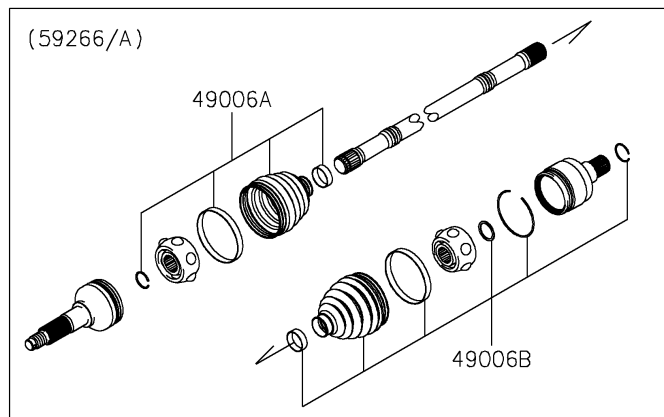

2023 MULE PRO-MX™ EPS LE PARTS DIAGRAM

Rear Hubs/Brakes

LH	(43041A)
RH	(43041)

2023 MULE PRO-MX™ EPS LE PARTS LIST

Rear Hubs/Brakes

ITEM NAME	PART NUMBER	QUANTITY
CAP,WHEEL (Ref # 11065)	11065-Y042	2
VALVE,RIM (Ref # 16126)	16126-Y001	2
BRACKET-ASSY (Ref # 39184)	39184-0044	2
TIRE,RR,25X10.00 R12 (Ref # 41009)	41009-Y009	2
DISC,BRAKE (Ref # 41080)	41080-Y009	2
CALIPER-ASSY,RR,RH,SILVER (Ref # 43041)	43041-Y009-934	1
CALIPER-ASSY,RR,LH,SILVER (Ref # 43041A)	43041-Y010-934	1
SHAFT-CALIPER (Ref # 43045)	43045-Y002	4
BREATHER-BRAKE (Ref # 43056)	43056-0006	2
CAP-BREATHER (Ref # 43057)	43057-Y002	2
PAD-ASSY-BRAKE,RR (Ref # 43082)	43082-Y009	2
BOOT,CALIPER (Ref # 49006)	49006-Y005	2
BOOT,RR,OUTSIDE (Ref # 49006A)	49006-Y011	2
BOOT,RR,INSIDE (Ref # 49006B)	49006-Y012	2
HUB,RR (Ref # 49030)	49030-Y004	2
WHEEL,RR (Ref # 49058)	49058-Y003	2
JOINT-BALL,RR,RH (Ref # 59266)	59266-Y002	1
JOINT-BALL,RR,LH (Ref # 59266A)	59266-Y003	1
PIN,4X40 (Ref # 92043)	92043-Y043	2
PLUG (Ref # 92066)	92066-Y012	2
SEAL,PISTON (Ref # 92093)	92093-Y033	2
SEAL,PISTON (Ref # 92093A)	92093-Y034	2
SPRING,RETURN,47MM (Ref # 92145)	92145-1690	2
SPRING,PAD (Ref # 92145A)	92145-Y035	2
BOLT,10X23 (Ref # 92154)	92154-Y178	8
BOLT (Ref # 92154A)	92154-Y183	4
BOLT,OIL (Ref # 92154B)	92154-Y184	2
BOLT,FLANGE,6X40 (Ref # 92154C)	92154-Y228	4
DAMPER (Ref # 92161)	92161-Y012	2

2023 MULE PRO-MX™ EPS LE PARTS LIST

Rear Hubs/Brakes

ITEM NAME	PART NUMBER	QUANTITY
WASHER (Ref # 92200)	92200-Y015	4
WASHER,12MM (Ref # 92200A)	92200-Y089	8
WASHER,40X20.5X4.5 (Ref # 92200B)	92200-Y090	2
NUT (Ref # 92210)	92210-Y088	8
NUT,FLANGE,20MM (Ref # 92210A)	92210-Y099	2