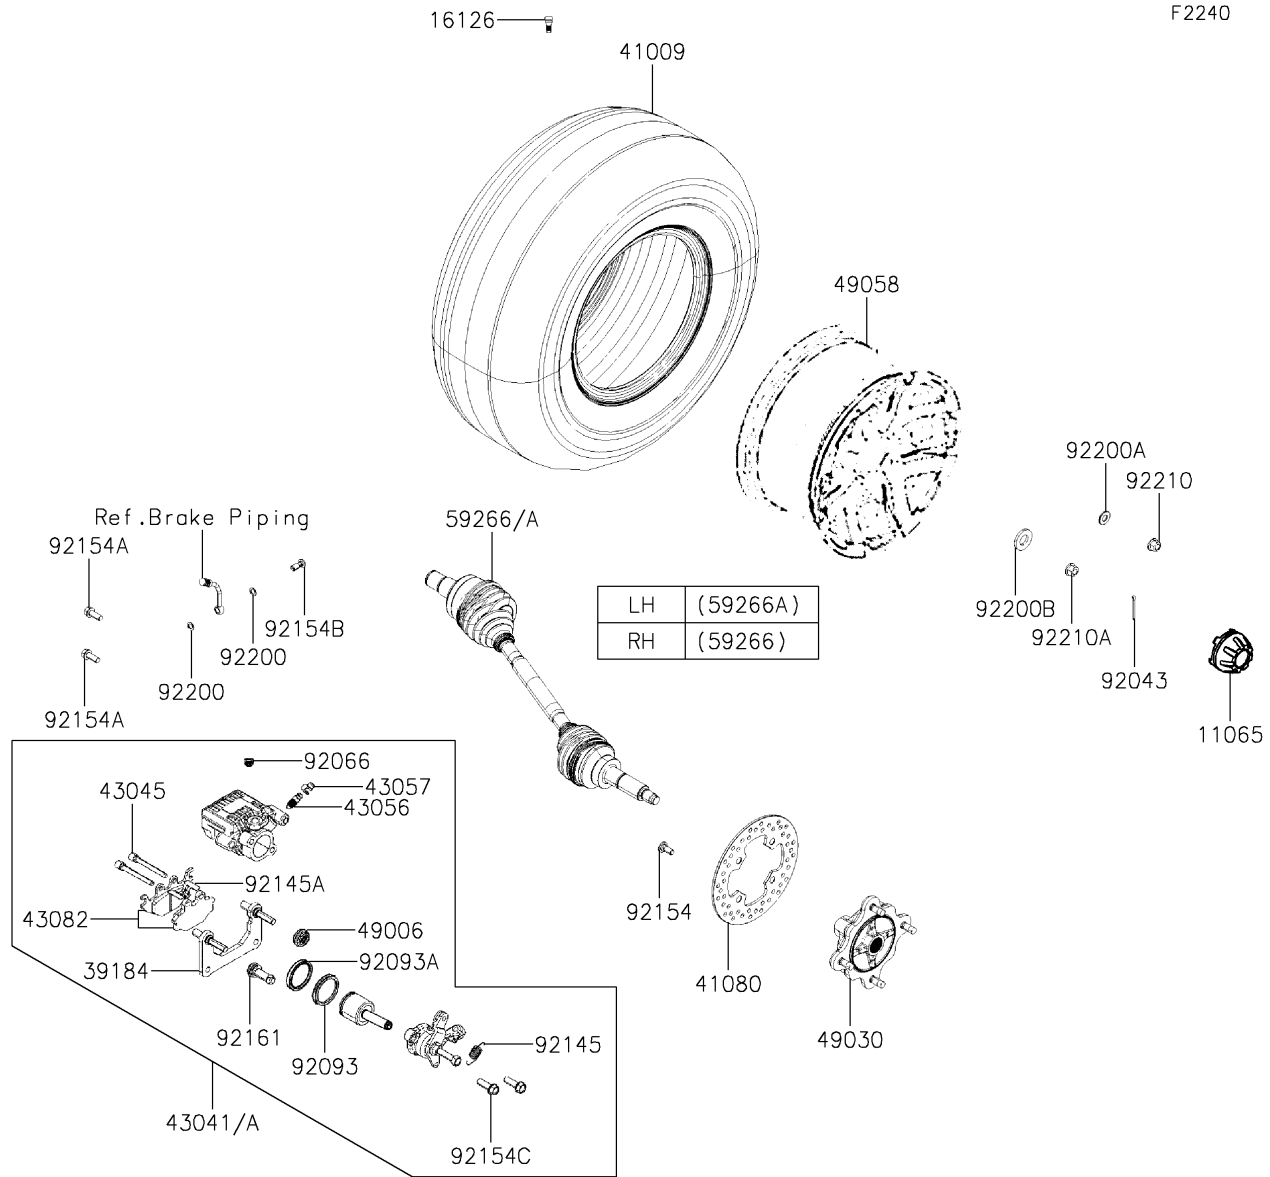

2023 MULE PRO-MX™ EPS LE PARTS DIAGRAM

Rear Hubs/Brakes

LH	(43041A)
RH	(43041)

2023 MULE PRO-MX™ EPS LE PARTS LIST

Rear Hubs/Brakes

ITEM NAME	PART NUMBER	QUANTITY
CAP,WHEEL (Ref # 11065)	11065-Y042	2
VALVE,RIM (Ref # 16126)	16126-Y001	2
BRACKET-ASSY (Ref # 39184)	39184-0044	2
TIRE,RR,25X10.00 R12 (Ref # 41009)	41009-Y009	2
DISC,BRAKE (Ref # 41080)	41080-Y009	2
CALIPER-ASSY,RR,RH,SILVER (Ref # 43041)	43041-Y009-934	1
CALIPER-ASSY,RR,LH,SILVER (Ref # 43041A)	43041-Y010-934	1
SHAFT-CALIPER (Ref # 43045)	43045-Y002	4
BREATHER-BRAKE (Ref # 43056)	43056-0006	2
CAP-BREATHER (Ref # 43057)	43057-Y002	2
PAD-ASSY-BRAKE,RR (Ref # 43082)	43082-Y009	2
BOOT,CALIPER (Ref # 49006)	49006-Y005	2
BOOT,RR,OUTSIDE (Ref # 49006A)	49006-Y011	2
BOOT,RR,INSIDE (Ref # 49006B)	49006-Y012	2
HUB,RR (Ref # 49030)	49030-Y004	2
WHEEL,RR (Ref # 49058)	49058-Y003	2
JOINT-BALL,RR,RH (Ref # 59266)	59266-Y002	1
JOINT-BALL,RR,LH (Ref # 59266A)	59266-Y003	1
PIN,4X40 (Ref # 92043)	92043-Y043	2
PLUG (Ref # 92066)	92066-Y012	2
SEAL,PISTON (Ref # 92093)	92093-Y033	2
SEAL,PISTON (Ref # 92093A)	92093-Y034	2
SPRING,RETURN,47MM (Ref # 92145)	92145-1690	2
SPRING,PAD (Ref # 92145A)	92145-Y035	2
BOLT,10X23 (Ref # 92154)	92154-Y178	8
BOLT (Ref # 92154A)	92154-Y183	4
BOLT,OIL (Ref # 92154B)	92154-Y184	2
BOLT,FLANGE,6X40 (Ref # 92154C)	92154-Y228	4
DAMPER (Ref # 92161)	92161-Y012	2

2023 MULE PRO-MX™ EPS LE PARTS LIST

Rear Hubs/Brakes

ITEM NAME	PART NUMBER	QUANTITY
WASHER (Ref # 92200)	92200-Y015	4
WASHER,12MM (Ref # 92200A)	92200-Y089	8
WASHER,40X20.5X4.5 (Ref # 92200B)	92200-Y090	2
NUT (Ref # 92210)	92210-Y088	8
NUT,FLANGE,20MM (Ref # 92210A)	92210-Y099	2