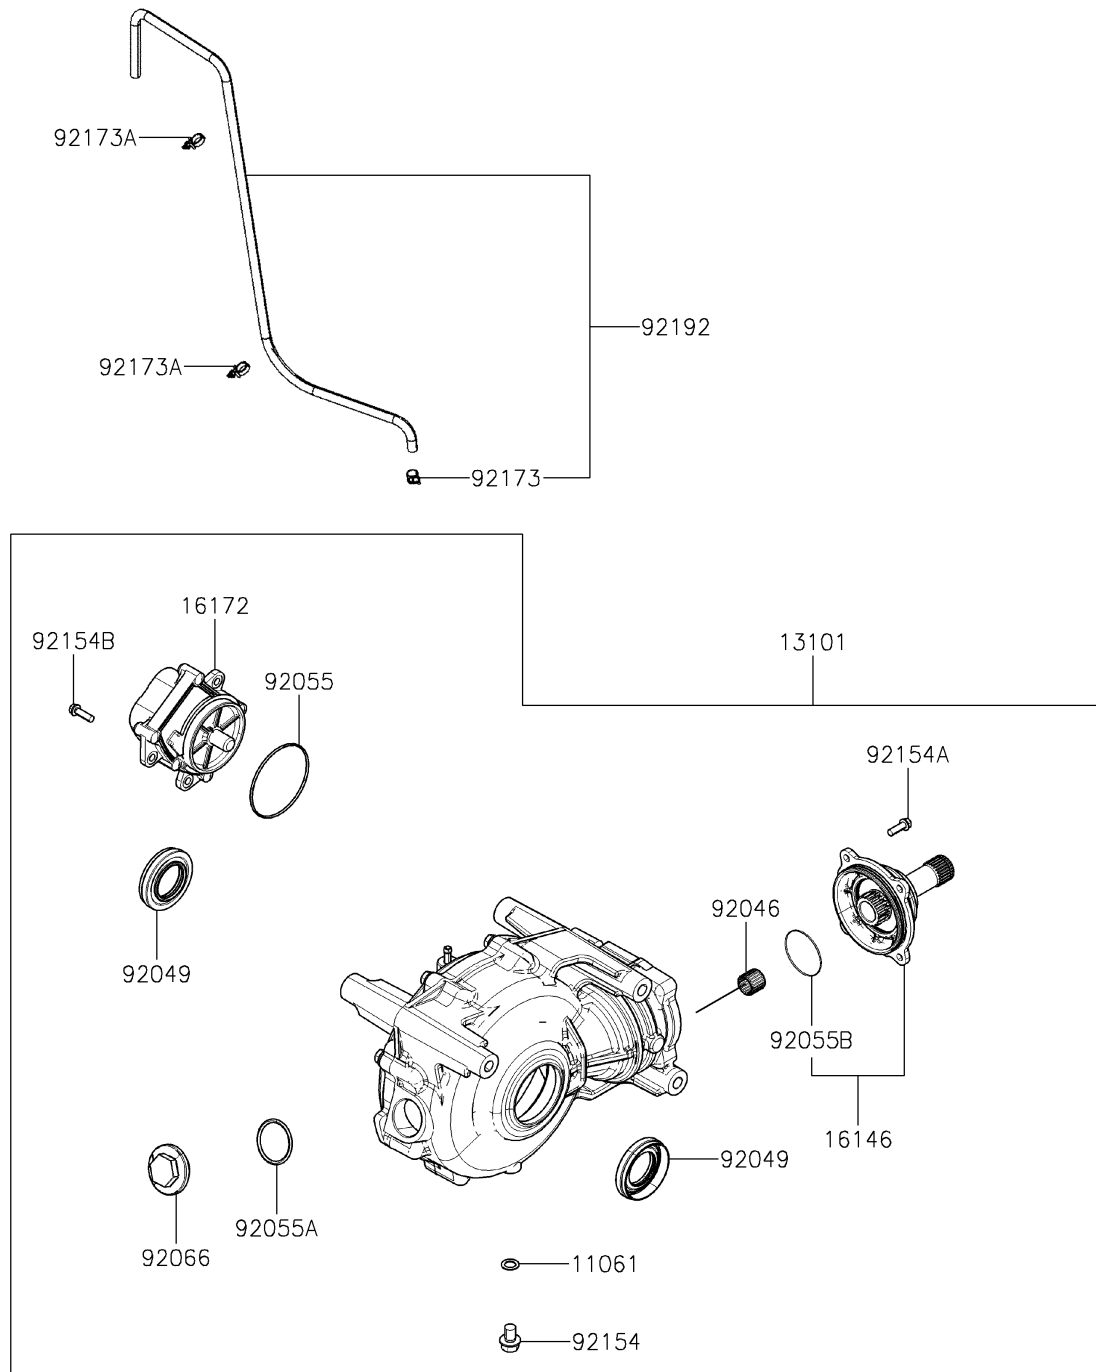

2024 Mule PRO-MX EPS LE

PARTS DIAGRAM

Drive Shaft-Front

E3136

2024 Mule PRO-MX EPS LE

PARTS LIST

Drive Shaft-Front

ITEM NAME	PART NUMBER	QUANTITY
GASKET (Ref # 11061)	11061-Y067	1
GEAR-ASSY,FR (Ref # 13101)	13101-Y004	1
COVER-ASSY (Ref # 16146)	16146-Y002	1
ACTUATOR (Ref # 16172)	16172-0030	1
BEARING-NEEDLE,16X20X16.8 (Ref # 92046)	92046-0630	1
SEAL-OIL (Ref # 92049)	92049-0749	2
RING-O (Ref # 92055)	92055-Y070	1
RING-O (Ref # 92055A)	92055-Y071	1
RING-O (Ref # 92055B)	92055-Y073	1
PLUG (Ref # 92066)	92066-Y022	1
BOLT,FLANGE,10X14 (Ref # 92154)	92154-Y219	1
BOLT,FLANGE,6X18 (Ref # 92154A)	92154-Y222	4
BOLT,FLANGE,6X20 (Ref # 92154B)	92154-Y223	3
CLAMP,10.5 (Ref # 92173)	92173-Y023	1
CLAMP (Ref # 92173A)	92173-Y078	2
TUBE,DIFF CASE (Ref # 92192)	92192-Y071	1