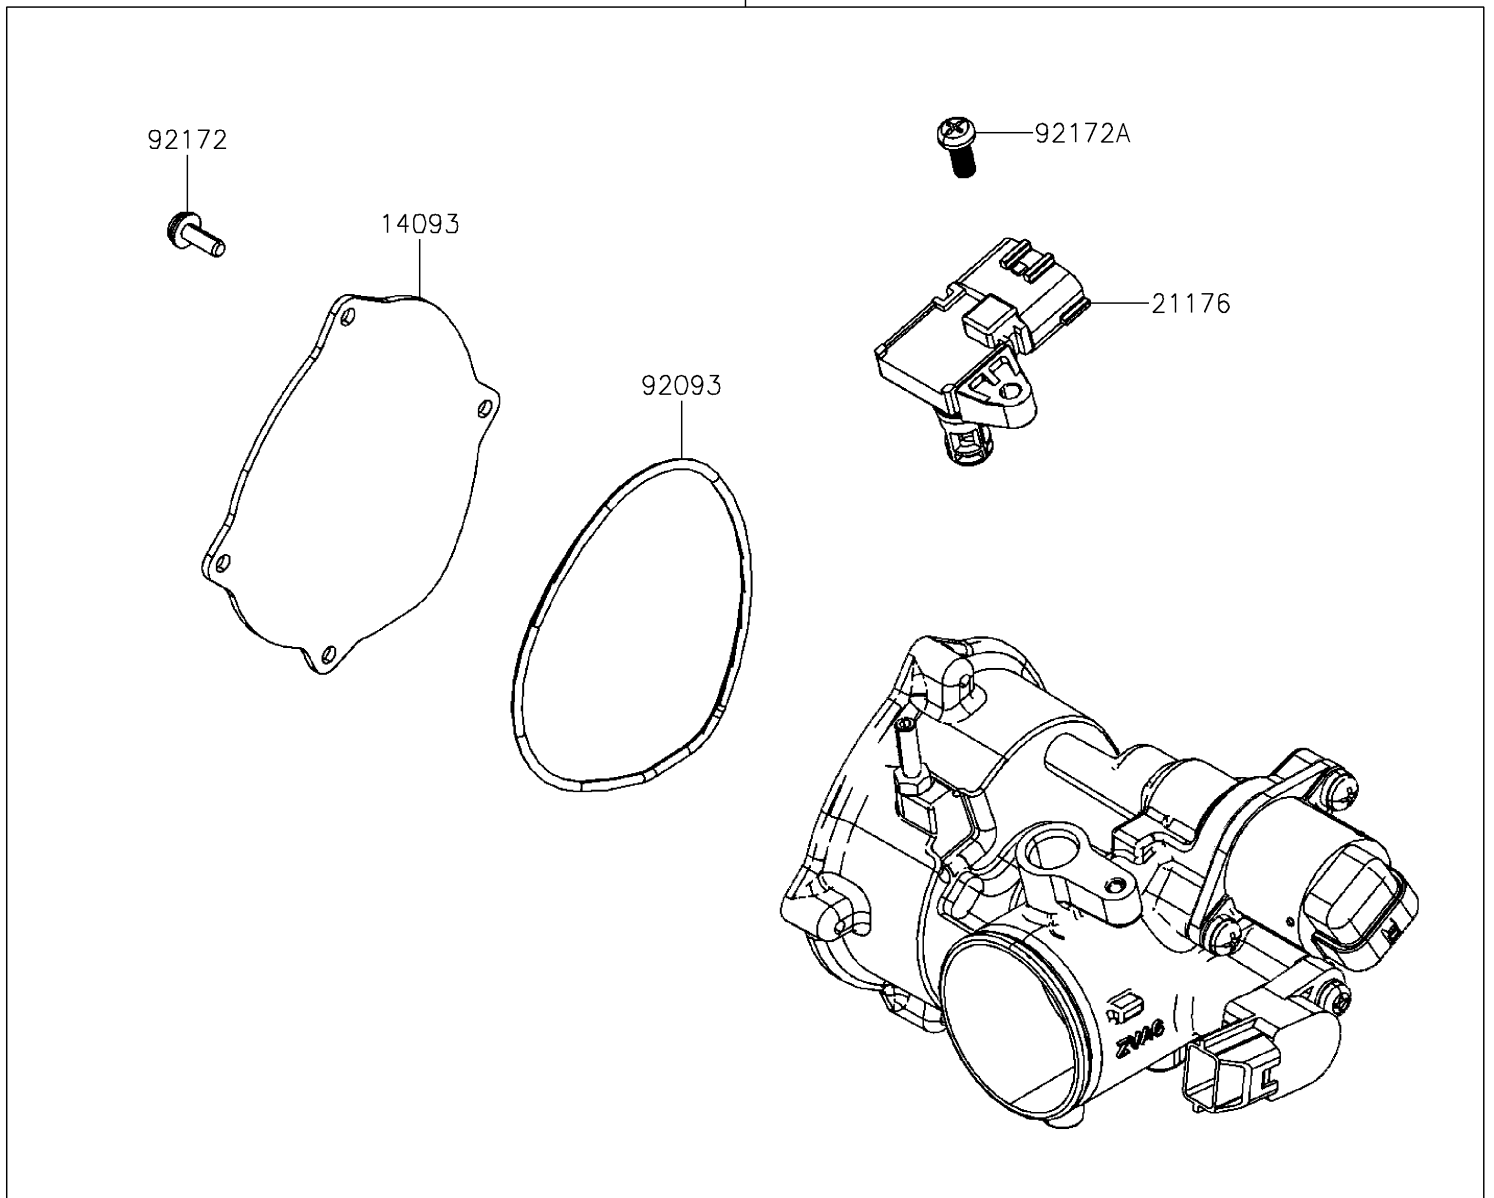

2024 Mule PRO-MX EPS LE

PARTS DIAGRAM

Throttle

E1510

16163

2024 Mule PRO-MX EPS LE

PARTS LIST

Throttle

ITEM NAME	PART NUMBER	QUANTITY
COVER,WIRE STAY (Ref # 14093)	14093-Y047	1
THROTTLE-ASSY (Ref # 16163)	16163-Y006	1
SENSOR,PRESSURE (Ref # 21176)	21176-Y012	1
SEAL,WIRE STAY COVER (Ref # 92093)	92093-Y047	1
SCREW,TAPPING,4X12 (Ref # 92172)	92172-Y085	4
SCREW,PAN,4X12 (Ref # 92172A)	92172-Y086	1