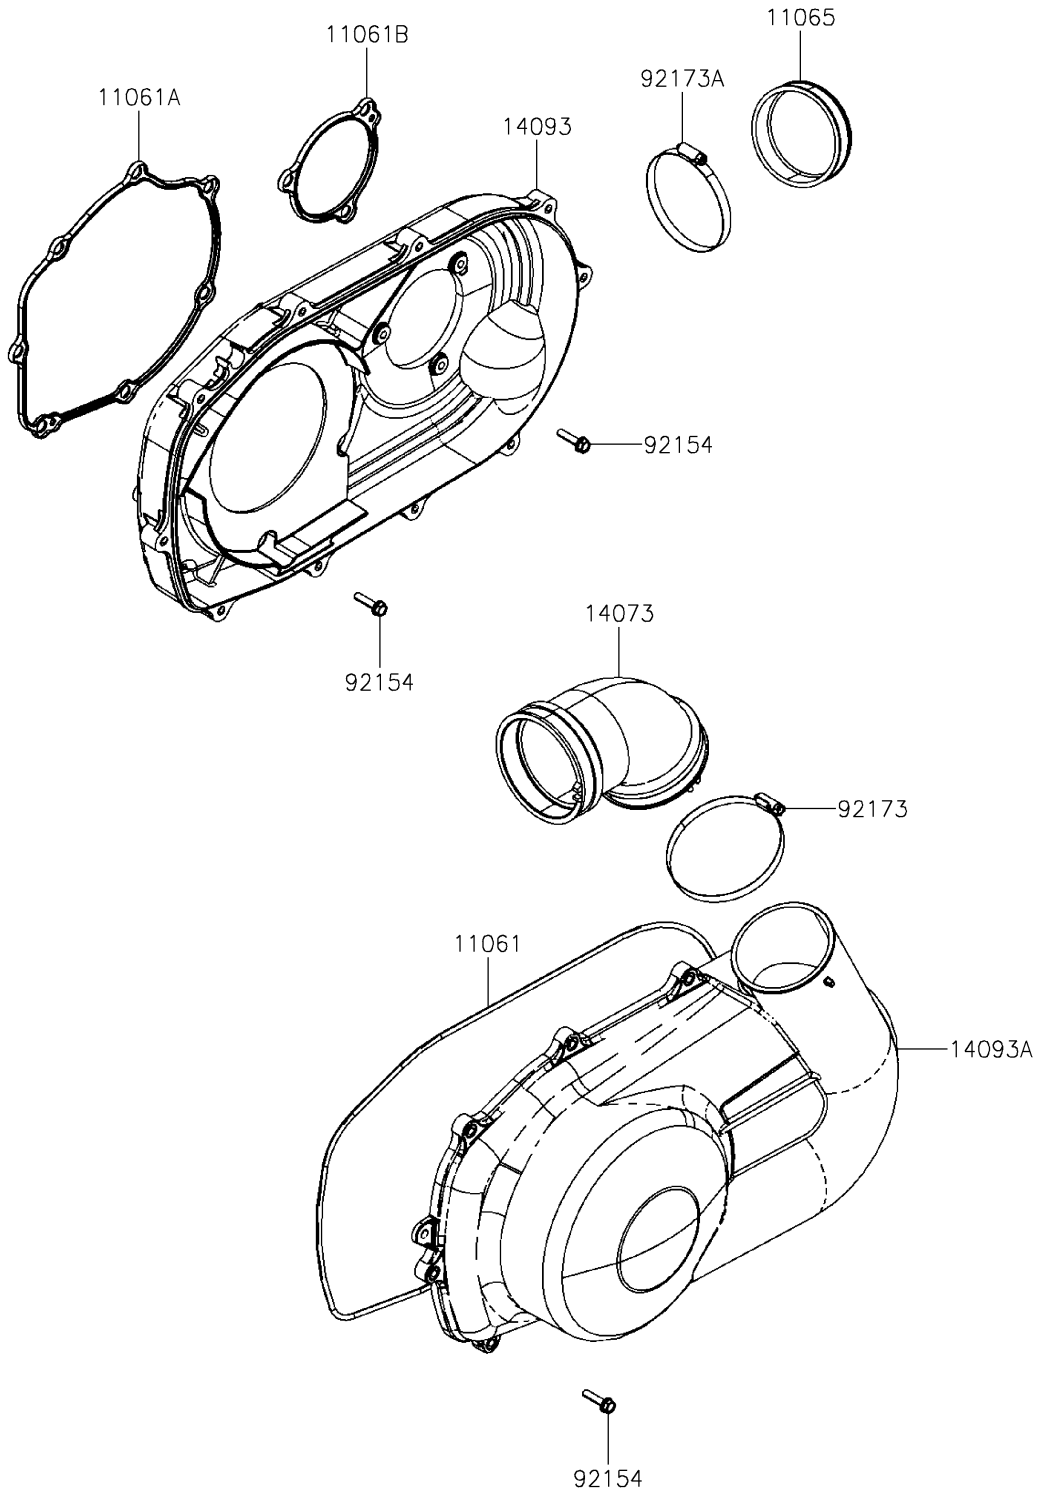

2023 MULE PRO-MX™ EPS LE PARTS DIAGRAM

Converter Cover

E1393

2023 MULE PRO-MX™ EPS LE PARTS LIST

Converter Cover

ITEM NAME	PART NUMBER	QUANTITY
GASKET,CRANK CASE COVER,RH (Ref # 11061)	11061-Y056	1
GASKET,CVT CASE,RR (Ref # 11061A)	11061-Y057	1
GASKET,CVT CASE,FR (Ref # 11061B)	11061-Y058	1
CAP,CVT CASE (Ref # 11065)	11065-Y034	1
DUCT,CRANK CASE COVER (Ref # 14073)	14073-Y010	1
COVER,RH (Ref # 14093)	14093-Y001	1
COVER,CRANK CASE,RH (Ref # 14093A)	14093-Y003	1
BOLT,FLANGE,6X25 (Ref # 92154)	92154-Y130	20
CLAMP (Ref # 92173)	92173-Y064	1
CLAMP (Ref # 92173A)	92173-Y066	1