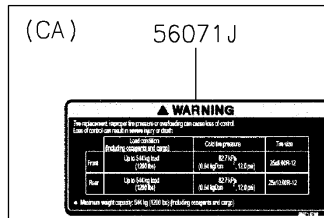

2022 Mule PRO-MX PARTS DIAGRAM

Labels

F2860

2022 Mule PRO-MX PARTS LIST

Labels

ITEM NAME	PART NUMBER	QUANTITY
LABEL,TIRE (Ref # 56030)	56030-Y015	1
LABEL,OIL GAUGE (Ref # 56030A)	56030-Y018	1
LABEL-WARNING,INFO (Ref # 56071)	56071-Y057	1
LABEL-WARNING,SHIFTING NOTICE (Ref # 56071A)	56071-Y058	1
LABEL-WARNING,FUEL (Ref # 56071B)	56071-Y059	1
LABEL-WARNING,AIR CLEANER INFO (Ref # 56071C)	56071-Y060	1
LABEL-WARNING,ROPS (Ref # 56071D)	56071-Y061	1
LABEL-WARNING (Ref # 56071E)	56071-Y062	1
LABEL-WARNING,MAX. CAPACITY (Ref # 56071G)	56071-Y064	1
LABEL-WARNING,GENERAL (Ref # 56071H)	56071-Y065	1
LABEL-WARNING,CARGO BED (Ref # 56071I)	56071-Y066	1
LABEL-WARNING,TIRE (Ref # 56071J)	56071-Y067	1
LABEL-WARNING,HANG TAG (Ref # 56071K)	56071-Y068	1
PATTERN,KAWASAKI (Ref # 56075)	56075-Y001	1