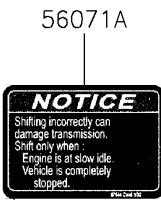

2022 Mule PRO-MX PARTS DIAGRAM

Labels

F2860

2022 Mule PRO-MX PARTS LIST

Labels

ITEM NAME	PART NUMBER	QUANTITY
LABEL,TIRE (Ref # 56030)	56030-Y015	1
LABEL,OIL GAUGE (Ref # 56030A)	56030-Y018	1
LABEL-WARNING,INFO (Ref # 56071)	56071-Y057	1
LABEL-WARNING,SHIFTING NOTICE (Ref # 56071A)	56071-Y058	1
LABEL-WARNING,FUEL (Ref # 56071B)	56071-Y059	1
LABEL-WARNING,AIR CLEANER INFO (Ref # 56071C)	56071-Y060	1
LABEL-WARNING,ROPS (Ref # 56071D)	56071-Y061	1
LABEL-WARNING (Ref # 56071E)	56071-Y062	1
LABEL-WARNING,MAX. CAPACITY (Ref # 56071G)	56071-Y064	1
LABEL-WARNING,GENERAL (Ref # 56071H)	56071-Y065	1
LABEL-WARNING,CARGO BED (Ref # 56071I)	56071-Y066	1
LABEL-WARNING,TIRE (Ref # 56071J)	56071-Y067	1
LABEL-WARNING,HANG TAG (Ref # 56071K)	56071-Y068	1
PATTERN,KAWASAKI (Ref # 56075)	56075-Y001	1