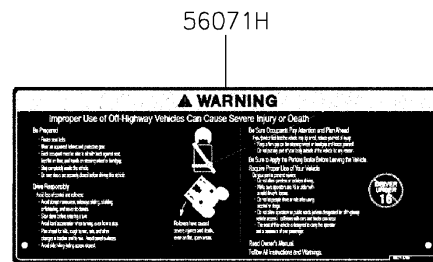

2022 Mule PRO-MX PARTS DIAGRAM

Labels

F2860

2022 Mule PRO-MX PARTS LIST

Labels

ITEM NAME	PART NUMBER	QUANTITY
LABEL,TIRE (Ref # 56030)	56030-Y015	1
LABEL,OIL GAUGE (Ref # 56030A)	56030-Y018	1
LABEL-WARNING,INFO (Ref # 56071)	56071-Y057	1
LABEL-WARNING,SHIFTING NOTICE (Ref # 56071A)	56071-Y058	1
LABEL-WARNING,FUEL (Ref # 56071B)	56071-Y059	1
LABEL-WARNING,AIR CLEANER INFO (Ref # 56071C)	56071-Y060	1
LABEL-WARNING,ROPS (Ref # 56071D)	56071-Y061	1
LABEL-WARNING (Ref # 56071E)	56071-Y062	1
LABEL-WARNING,MAX. CAPACITY (Ref # 56071G)	56071-Y064	1
LABEL-WARNING,GENERAL (Ref # 56071H)	56071-Y065	1
LABEL-WARNING,CARGO BED (Ref # 56071I)	56071-Y066	1
LABEL-WARNING,TIRE (Ref # 56071J)	56071-Y067	1
LABEL-WARNING,HANG TAG (Ref # 56071K)	56071-Y068	1
PATTERN,KAWASAKI (Ref # 56075)	56075-Y001	1