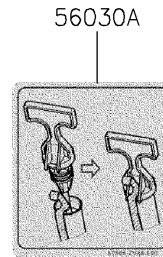

2022 Mule PRO-MX PARTS DIAGRAM

Labels

F2860

2022 Mule PRO-MX PARTS LIST

Labels

ITEM NAME	PART NUMBER	QUANTITY
LABEL,TIRE (Ref # 56030)	56030-Y015	1
LABEL,OIL GAUGE (Ref # 56030A)	56030-Y018	1
LABEL-WARNING,INFO (Ref # 56071)	56071-Y057	1
LABEL-WARNING,SHIFTING NOTICE (Ref # 56071A)	56071-Y058	1
LABEL-WARNING,FUEL (Ref # 56071B)	56071-Y059	1
LABEL-WARNING,AIR CLEANER INFO (Ref # 56071C)	56071-Y060	1
LABEL-WARNING,ROPS (Ref # 56071D)	56071-Y061	1
LABEL-WARNING (Ref # 56071E)	56071-Y062	1
LABEL-WARNING,MAX. CAPACITY (Ref # 56071G)	56071-Y064	1
LABEL-WARNING,GENERAL (Ref # 56071H)	56071-Y065	1
LABEL-WARNING,CARGO BED (Ref # 56071I)	56071-Y066	1
LABEL-WARNING,TIRE (Ref # 56071J)	56071-Y067	1
LABEL-WARNING,HANG TAG (Ref # 56071K)	56071-Y068	1
PATTERN,KAWASAKI (Ref # 56075)	56075-Y001	1