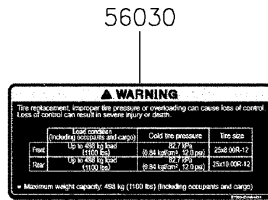

2022 Mule PRO-MX PARTS DIAGRAM

Labels

F2860

2022 Mule PRO-MX PARTS LIST

Labels

ITEM NAME	PART NUMBER	QUANTITY
LABEL,TIRE (Ref # 56030)	56030-Y015	1
LABEL,OIL GAUGE (Ref # 56030A)	56030-Y018	1
LABEL-WARNING,INFO (Ref # 56071)	56071-Y057	1
LABEL-WARNING,SHIFTING NOTICE (Ref # 56071A)	56071-Y058	1
LABEL-WARNING,FUEL (Ref # 56071B)	56071-Y059	1
LABEL-WARNING,AIR CLEANER INFO (Ref # 56071C)	56071-Y060	1
LABEL-WARNING,ROPS (Ref # 56071D)	56071-Y061	1
LABEL-WARNING (Ref # 56071E)	56071-Y062	1
LABEL-WARNING,MAX. CAPACITY (Ref # 56071G)	56071-Y064	1
LABEL-WARNING,GENERAL (Ref # 56071H)	56071-Y065	1
LABEL-WARNING,CARGO BED (Ref # 56071I)	56071-Y066	1
LABEL-WARNING,TIRE (Ref # 56071J)	56071-Y067	1
LABEL-WARNING,HANG TAG (Ref # 56071K)	56071-Y068	1
PATTERN,KAWASAKI (Ref # 56075)	56075-Y001	1