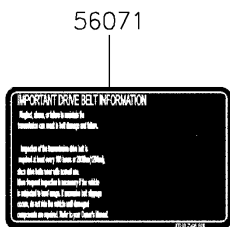

2022 Mule PRO-MX PARTS DIAGRAM

Labels

F2860

2022 Mule PRO-MX PARTS LIST

Labels

ITEM NAME	PART NUMBER	QUANTITY
LABEL,TIRE (Ref # 56030)	56030-Y015	1
LABEL,OIL GAUGE (Ref # 56030A)	56030-Y018	1
LABEL-WARNING,INFO (Ref # 56071)	56071-Y057	1
LABEL-WARNING,SHIFTING NOTICE (Ref # 56071A)	56071-Y058	1
LABEL-WARNING,FUEL (Ref # 56071B)	56071-Y059	1
LABEL-WARNING,AIR CLEANER INFO (Ref # 56071C)	56071-Y060	1
LABEL-WARNING,ROPS (Ref # 56071D)	56071-Y061	1
LABEL-WARNING (Ref # 56071E)	56071-Y062	1
LABEL-WARNING,MAX. CAPACITY (Ref # 56071G)	56071-Y064	1
LABEL-WARNING,GENERAL (Ref # 56071H)	56071-Y065	1
LABEL-WARNING,CARGO BED (Ref # 56071I)	56071-Y066	1
LABEL-WARNING,TIRE (Ref # 56071J)	56071-Y067	1
LABEL-WARNING,HANG TAG (Ref # 56071K)	56071-Y068	1
PATTERN,KAWASAKI (Ref # 56075)	56075-Y001	1