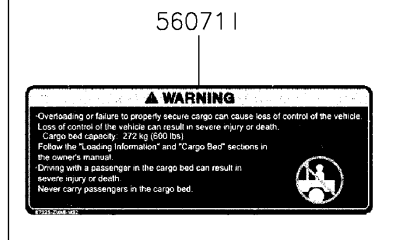

2022 Mule PRO-MX PARTS DIAGRAM

Labels

F2860

2022 Mule PRO-MX PARTS LIST

Labels

ITEM NAME	PART NUMBER	QUANTITY
LABEL,TIRE (Ref # 56030)	56030-Y015	1
LABEL,OIL GAUGE (Ref # 56030A)	56030-Y018	1
LABEL-WARNING,INFO (Ref # 56071)	56071-Y057	1
LABEL-WARNING,SHIFTING NOTICE (Ref # 56071A)	56071-Y058	1
LABEL-WARNING,FUEL (Ref # 56071B)	56071-Y059	1
LABEL-WARNING,AIR CLEANER INFO (Ref # 56071C)	56071-Y060	1
LABEL-WARNING,ROPS (Ref # 56071D)	56071-Y061	1
LABEL-WARNING (Ref # 56071E)	56071-Y062	1
LABEL-WARNING,MAX. CAPACITY (Ref # 56071G)	56071-Y064	1
LABEL-WARNING,GENERAL (Ref # 56071H)	56071-Y065	1
LABEL-WARNING,CARGO BED (Ref # 56071I)	56071-Y066	1
LABEL-WARNING,TIRE (Ref # 56071J)	56071-Y067	1
LABEL-WARNING,HANG TAG (Ref # 56071K)	56071-Y068	1
PATTERN,KAWASAKI (Ref # 56075)	56075-Y001	1