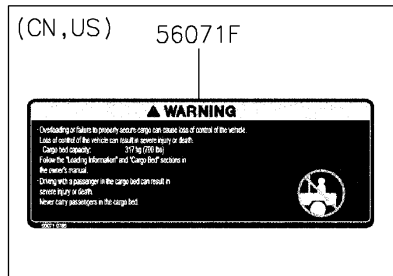

2022 Mule PRO-MX PARTS DIAGRAM

Labels

F2860

2022 Mule PRO-MX PARTS LIST

Labels

ITEM NAME	PART NUMBER	QUANTITY
LABEL,TIRE (Ref # 56030)	56030-Y015	1
LABEL,OIL GAUGE (Ref # 56030A)	56030-Y018	1
LABEL-WARNING,INFO (Ref # 56071)	56071-Y057	1
LABEL-WARNING,SHIFTING NOTICE (Ref # 56071A)	56071-Y058	1
LABEL-WARNING,FUEL (Ref # 56071B)	56071-Y059	1
LABEL-WARNING,AIR CLEANER INFO (Ref # 56071C)	56071-Y060	1
LABEL-WARNING,ROPS (Ref # 56071D)	56071-Y061	1
LABEL-WARNING (Ref # 56071E)	56071-Y062	1
LABEL-WARNING,MAX. CAPACITY (Ref # 56071G)	56071-Y064	1
LABEL-WARNING,GENERAL (Ref # 56071H)	56071-Y065	1
LABEL-WARNING,CARGO BED (Ref # 56071I)	56071-Y066	1
LABEL-WARNING,TIRE (Ref # 56071J)	56071-Y067	1
LABEL-WARNING,HANG TAG (Ref # 56071K)	56071-Y068	1
PATTERN,KAWASAKI (Ref # 56075)	56075-Y001	1