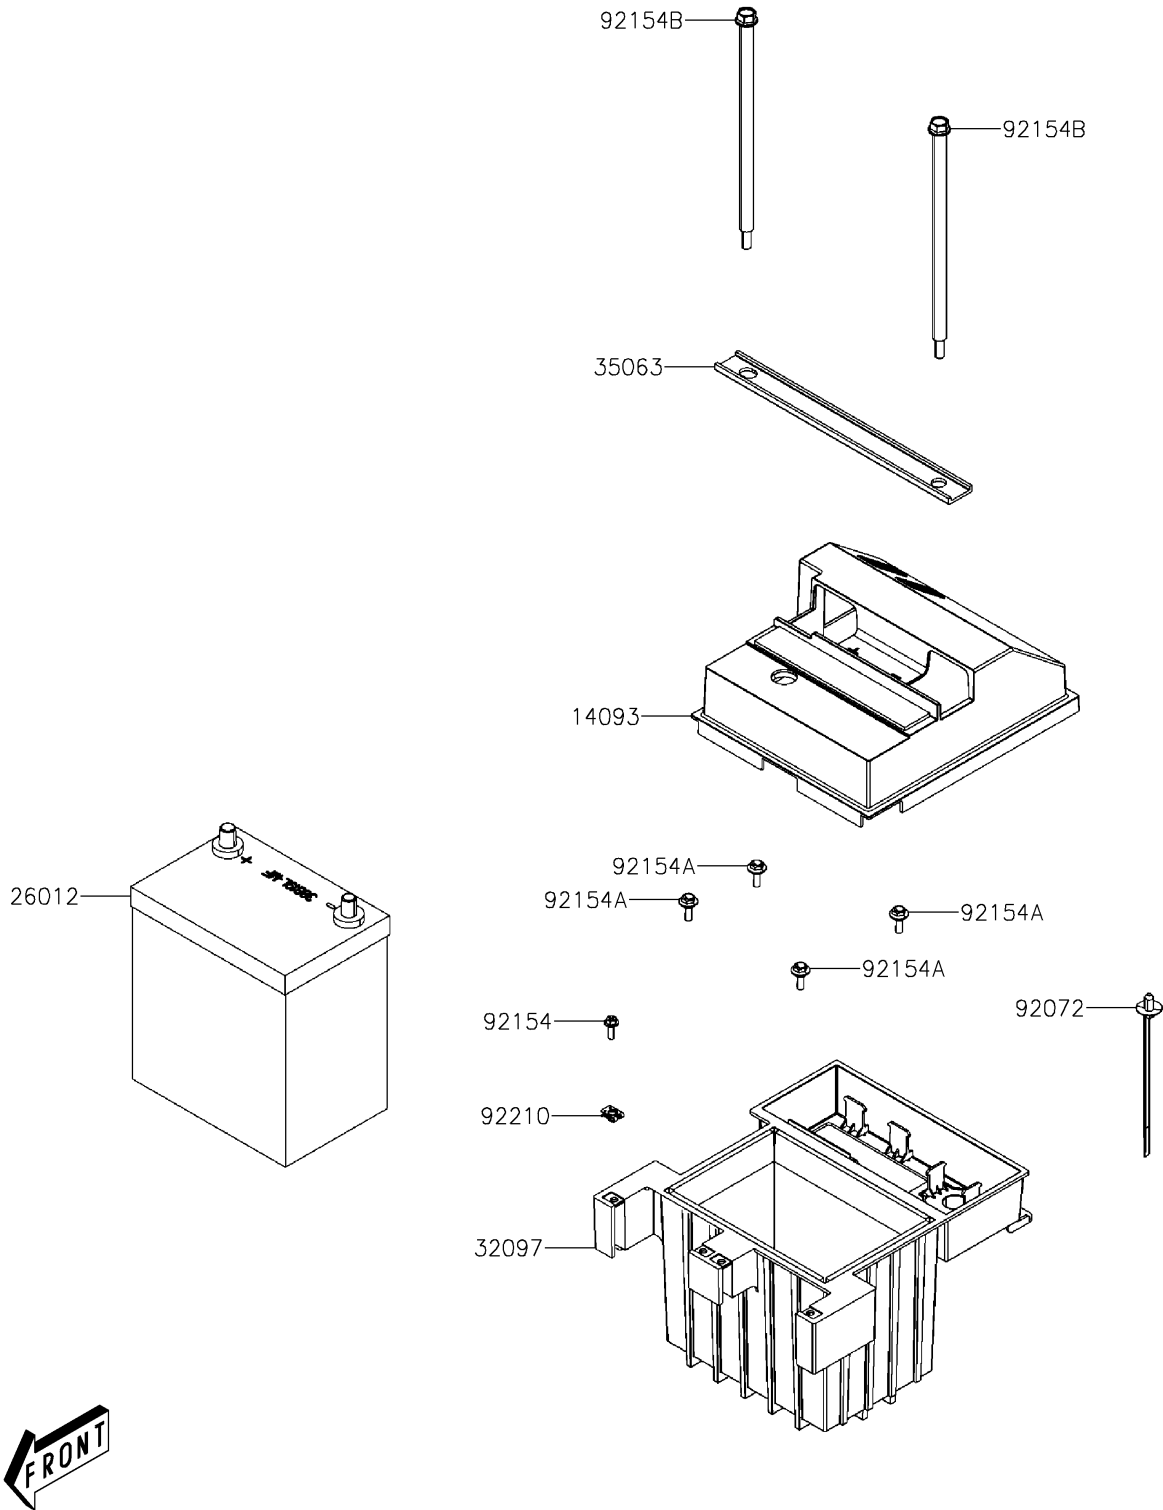

# 2022 Mule PRO-MX PARTS DIAGRAM

Battery

F2761

### Battery

ITEM NAME	PART NUMBER	QUANTITY
COVER,BATTERY (Ref # 14093)	14093-Y009	1
BATTERY,38B19L-MF (Ref # 26012)	26012-Y006	1
CASE-BATTERY (Ref # 32097)	32097-Y002	1
STAY,BATTERY BAR (Ref # 35063)	35063-Y041	1
BAND (Ref # 92072)	92072-Y020	5
BOLT,5X16 (Ref # 92154)	92154-Y085	4
BOLT,6X18 (Ref # 92154A)	92154-Y177	4
BOLT,FLANGE,8X235 (Ref # 92154B)	92154-Y201	2
NUT,5MM (Ref # 92210)	92210-Y016	4