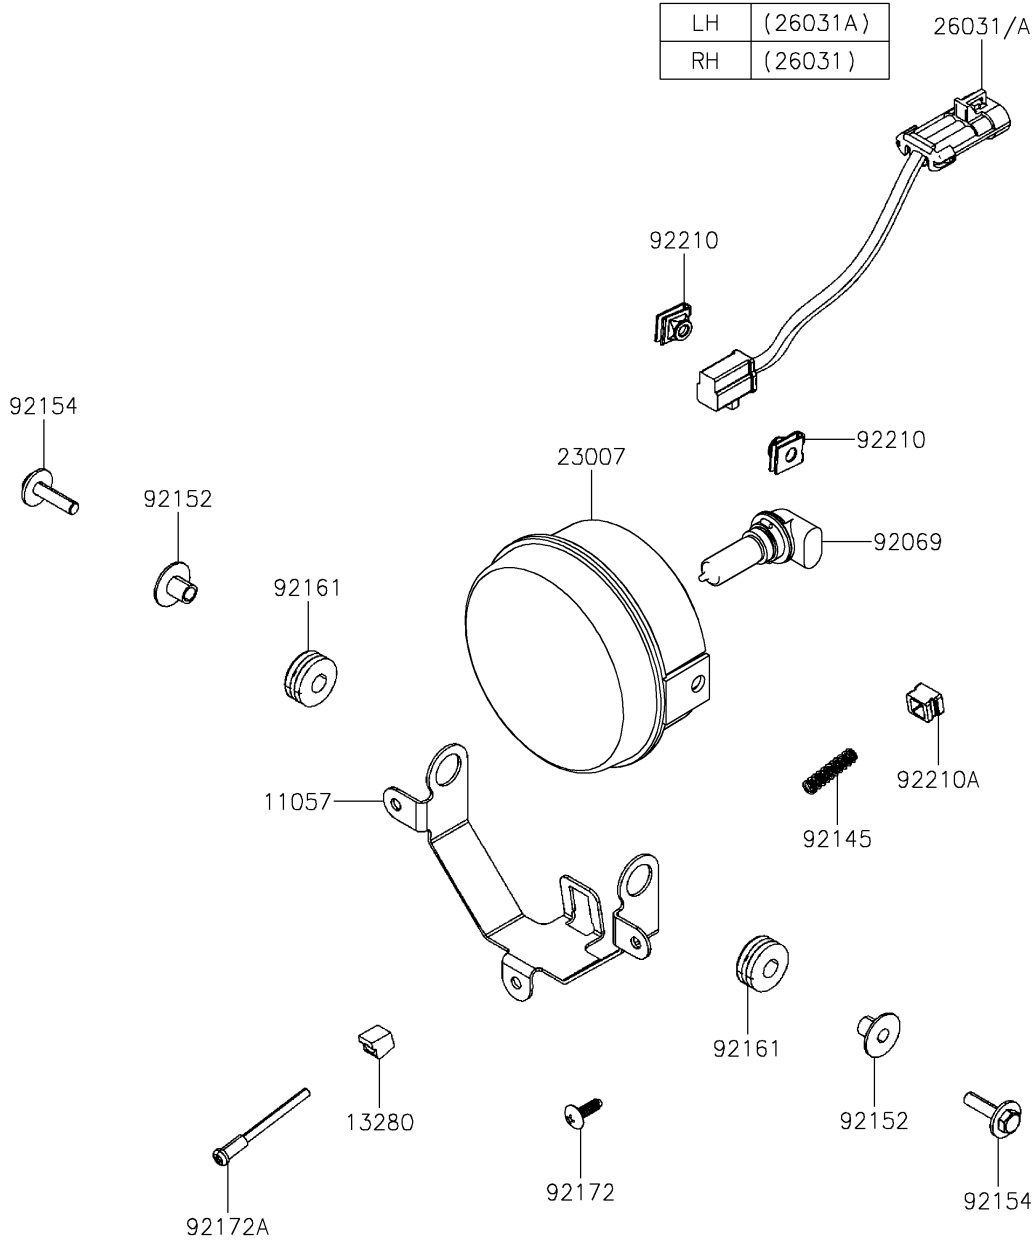

2022 Mule PRO-MX PARTS DIAGRAM

Headlight(s)

F2710

2022 Mule PRO-MX PARTS LIST

Headlight(s)

ITEM NAME	PART NUMBER	QUANTITY
BRACKET,HEAD LIGHT (Ref # 11057)	11057-Y004	2
HOLDER,ADJUSTER LIGHT (Ref # 13280)	13280-Y019	2
LENS-COMP,HEAD LAMP (Ref # 23007)	23007-0096	2
HARNESS,SUB,HEAD LIGHT,RH (Ref # 26031)	26031-Y018	1
HARNESS,SUB,HEAD LIGHT,LH (Ref # 26031A)	26031-Y019	1
BULB,12V 35/35W (Ref # 92069)	92069-0019	2
SPRING,ADJUSTER LIGHT (Ref # 92145)	92145-Y062	2
COLLAR,HEAD LIGHT (Ref # 92152)	92152-Y064	4
BOLT,6X25 (Ref # 92154)	92154-Y099	4
DAMPER (Ref # 92161)	92161-Y043	4
SCREW,TAPPING,5X16 (Ref # 92172)	92172-Y020	6
SCREW,PAN,4X58 (Ref # 92172A)	92172-Y080	2
NUT,6MM (Ref # 92210)	92210-Y089	4
NUT,4MM (Ref # 92210A)	92210-Y095	2