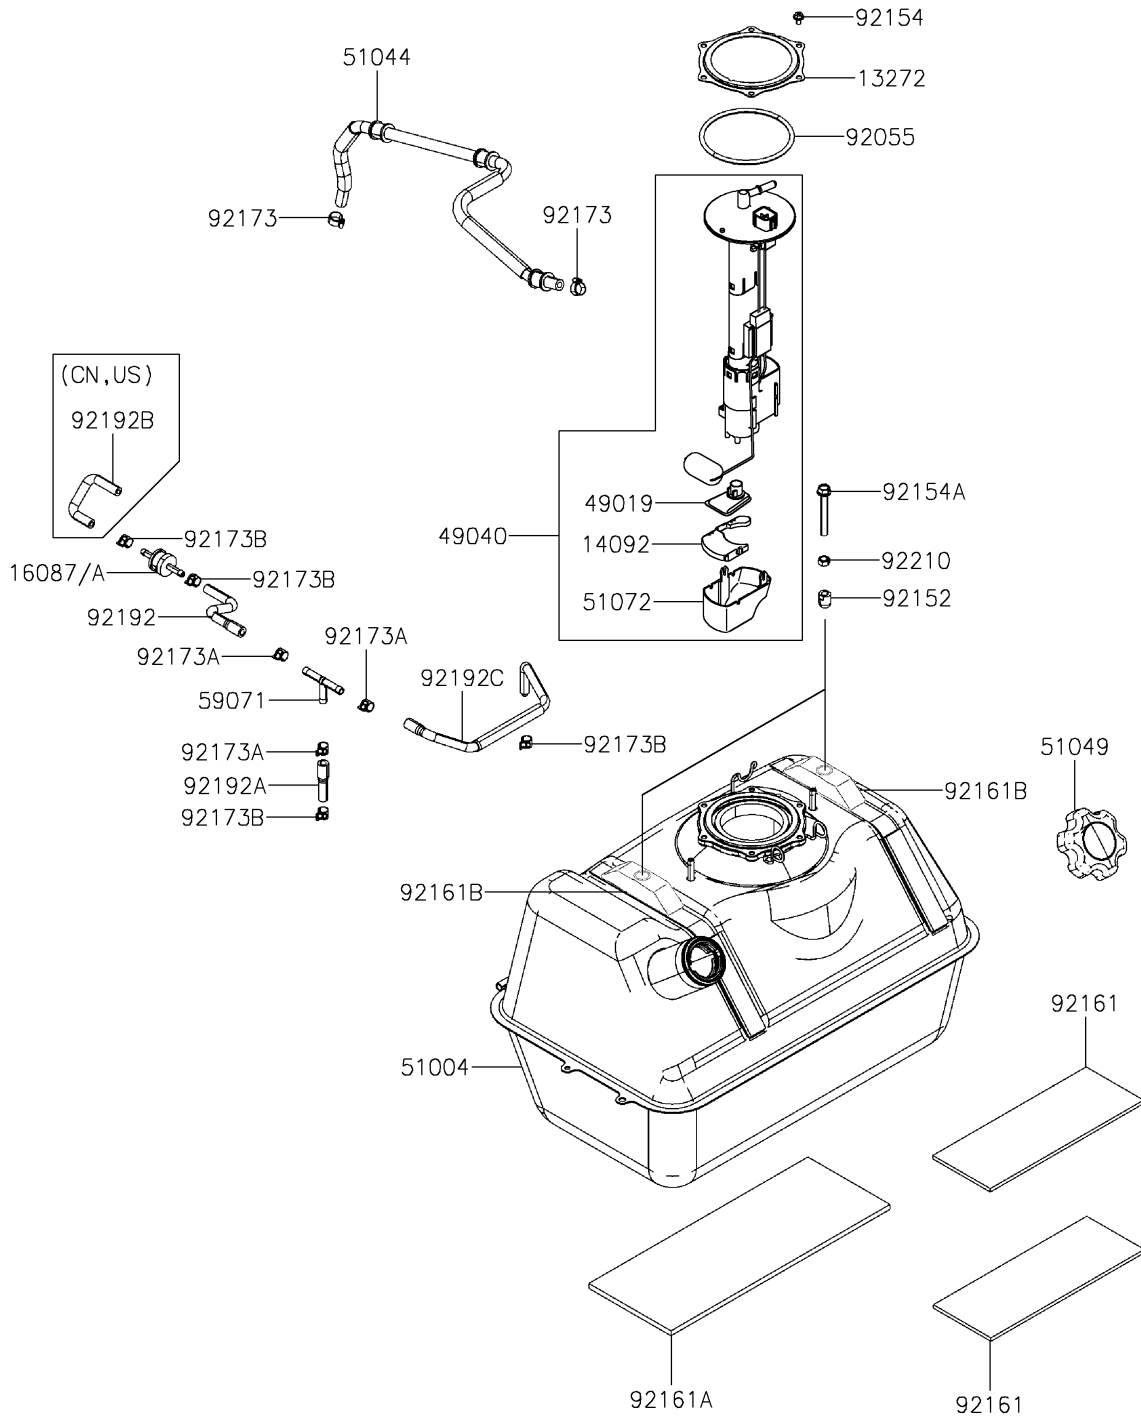

2022 Mule PRO-MX PARTS DIAGRAM

Fuel Tank

F2410

2022 Mule PRO-MX PARTS LIST

Fuel Tank

ITEM NAME	PART NUMBER	QUANTITY
PLATE,FUEL PUMP (Ref # 13272)	13272-Y030	1
COVER (Ref # 14092)	14092-1044	1
VALVE-CHECK (Ref # 16087A)	16087-0009	1
FILTER-FUEL (Ref # 49019)	49019-0013	1
PUMP-FUEL (Ref # 49040)	49040-0716	1
TANK-FUEL (Ref # 51004)	51004-Y001	1
TUBE-ASSY,FUEL TANK (Ref # 51044)	51044-0896	1
CAP-TANK (Ref # 51049)	51049-Y005	1
CHAMBER-FUEL (Ref # 51072)	51072-0003	1
JOINT,3 WAY (Ref # 59071)	59071-Y008	1
RING-O,FUEL PUMP (Ref # 92055)	92055-Y057	1
COLLAR (Ref # 92152)	92152-Y057	2
BOLT,5X10 (Ref # 92154)	92154-Y119	6
BOLT,FLANGE,8X60 (Ref # 92154A)	92154-Y207	2
DAMPER,FUEL TANK (Ref # 92161)	92161-Y040	2
DAMPER,FUEL TANK (Ref # 92161A)	92161-Y041	1
DAMPER (Ref # 92161B)	92161-Y042	2
CLAMP,12.5MM (Ref # 92173)	92173-Y043	2
CLAMP (Ref # 92173A)	92173-Y051	3
CLAMP (Ref # 92173B)	92173-Y081	4
TUBE (Ref # 92192)	92192-Y060	1
TUBE (Ref # 92192A)	92192-Y061	1
TUBE (Ref # 92192C)	92192-Y073	1
NUT,HEX,8MM (Ref # 92210)	92210-Y079	2