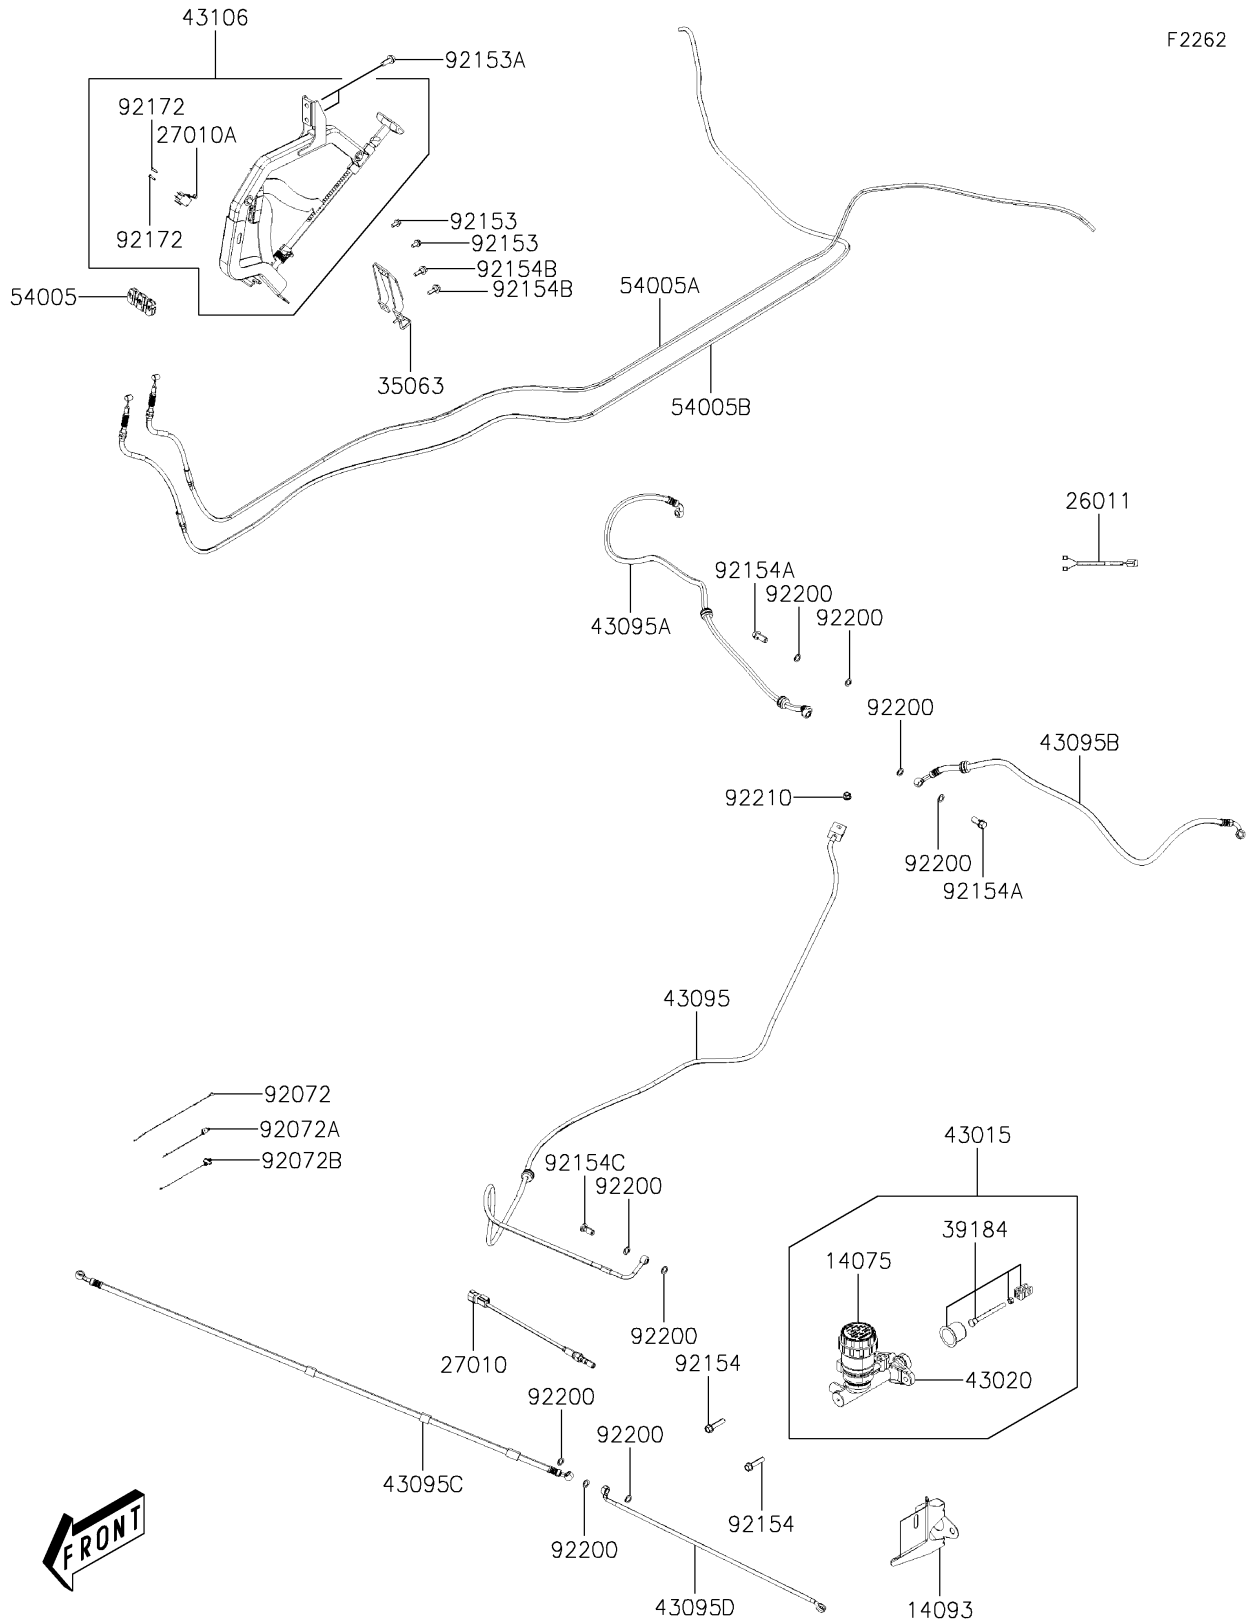

2022 Mule PRO-MX PARTS DIAGRAM

Brake Piping

F2262

2022 Mule PRO-MX PARTS LIST

Brake Piping

ITEM NAME	PART NUMBER	QUANTITY
CAP-ASSY (Ref # 14075)	14075-Y007	1
COVER,MASTER CYLINDER (Ref # 14093)	14093-Y008	1
WIRE-LEAD,PARKING SW (Ref # 26011)	26011-Y014	1
SWITCH,BRAKE PRESSURE (Ref # 27010)	27010-Y016	1
SWITCH (Ref # 27010A)	27010-Y017	1
STAY,PARKING BRAKE ASSY (Ref # 35063)	35063-Y042	1
BRACKET-ASSY (Ref # 39184)	39184-Y001	1
CYLINDER-ASSY-MASTER (Ref # 43015)	43015-Y007	1
PISTON-COMP-BRAKE (Ref # 43020)	43020-Y004	1
HOSE-BRAKE,RR (Ref # 43095)	43095-Y019	1
HOSE-BRAKE,RR,RH (Ref # 43095A)	43095-Y020	1
HOSE-BRAKE,RR,LH (Ref # 43095B)	43095-Y021	1
HOSE-BRAKE,FR,RH (Ref # 43095C)	43095-Y022	1
HOSE-BRAKE,FR,LH (Ref # 43095D)	43095-Y023	1
LEVER-ASSY-PARKING BRAKE (Ref # 43106)	43106-Y001	1
CABLE-BRAKE,PARKING (Ref # 54005)	54005-Y003	1
CABLE-BRAKE,PARKING,RH (Ref # 54005A)	54005-Y004	1
CABLE-BRAKE,PARKING,LH (Ref # 54005B)	54005-Y005	1
BAND (Ref # 92072)	92072-Y011	2
BAND (Ref # 92072A)	92072-Y020	2
BAND (Ref # 92072B)	92072-Y021	2
BOLT,FLANGE,6X12 (Ref # 92153)	92153-Y023	2
BOLT,FLANGE,8X20 (Ref # 92153A)	92153-Y033	2
BOLT,FLANGE,8X35 (Ref # 92154)	92154-Y021	2
BOLT,10X22 (Ref # 92154A)	92154-Y114	2
BOLT,6X20 (Ref # 92154B)	92154-Y179	2
BOLT,OIL (Ref # 92154C)	92154-Y184	1
SCREW (Ref # 92172)	92172-Y082	2
WASHER (Ref # 92200)	92200-Y015	9

2022 Mule PRO-MX PARTS LIST

Brake Piping

ITEM NAME	PART NUMBER	QUANTITY
NUT,8MM (Ref # 92210)	92210-Y076	1