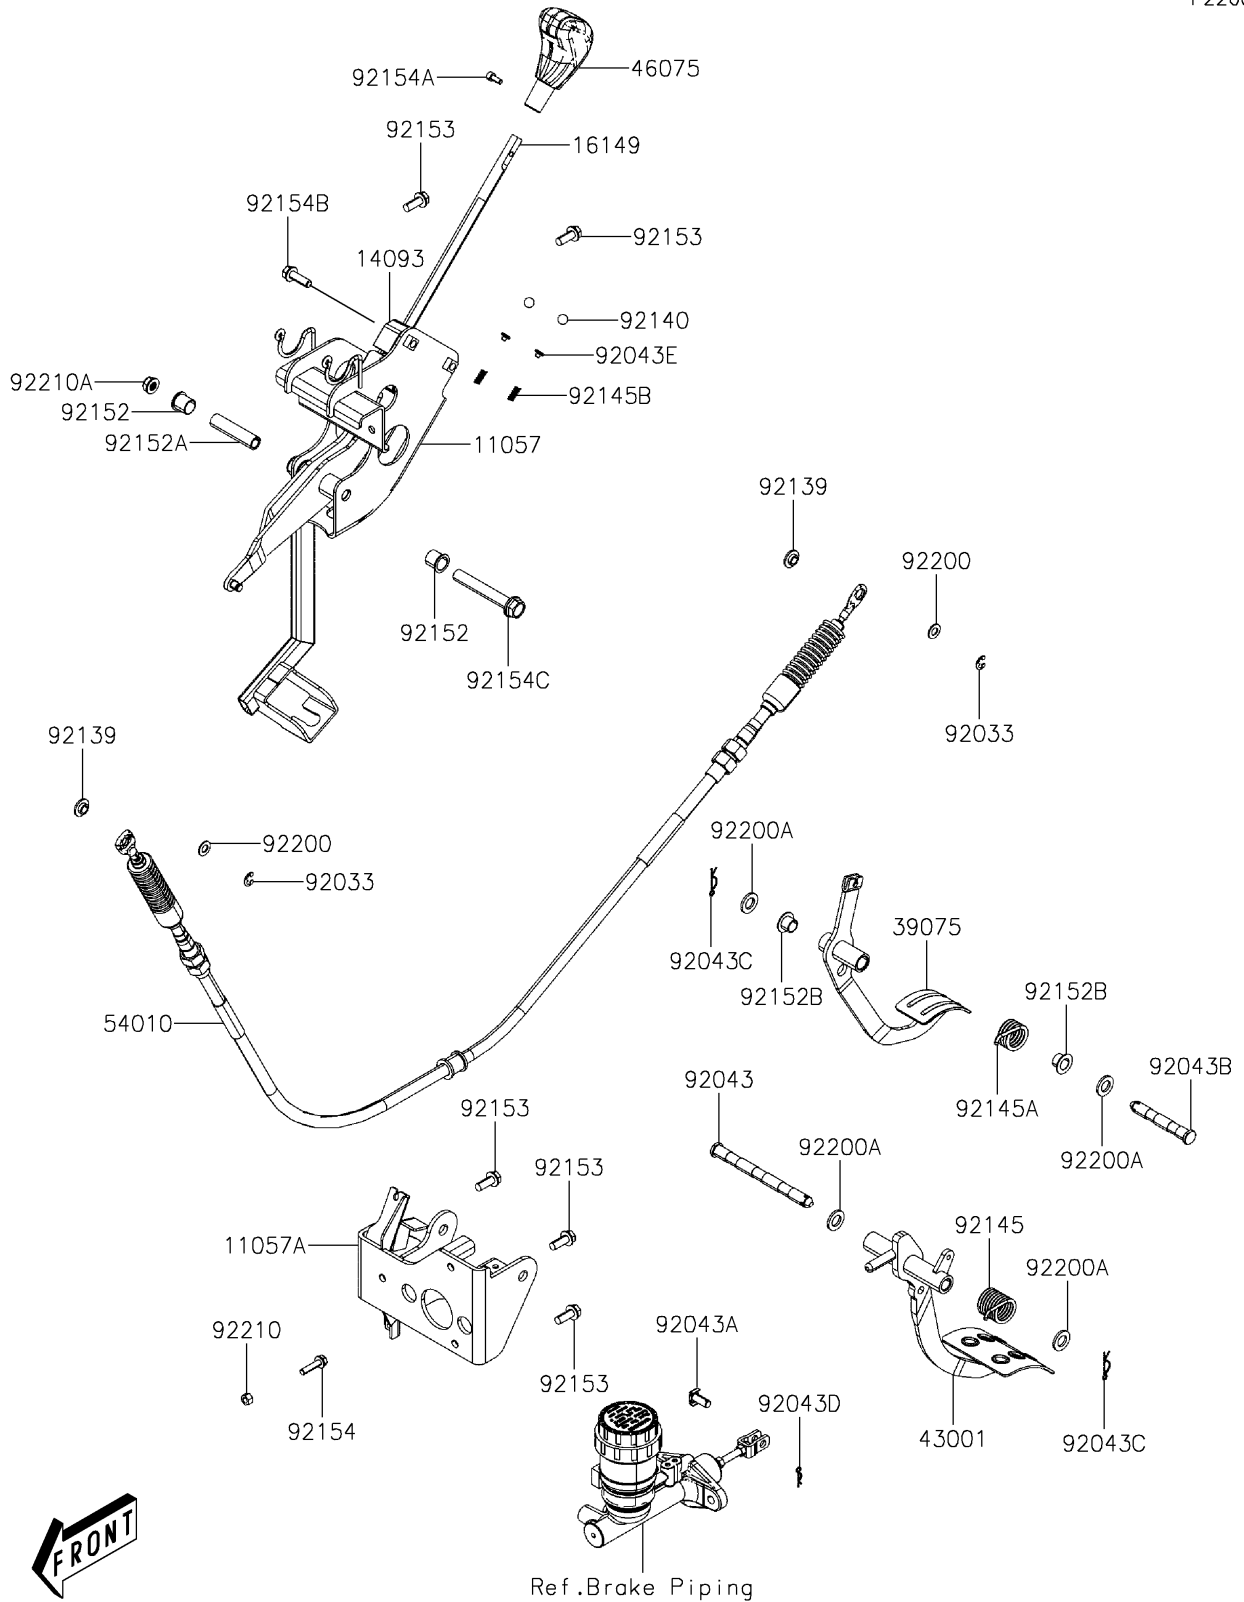

2022 Mule PRO-MX PARTS DIAGRAM

Brake Pedal/Throttle Lever

F2260

2022 Mule PRO-MX PARTS LIST

Brake Pedal/Throttle Lever

ITEM NAME	PART NUMBER	QUANTITY
BRACKET,SHIFT (Ref # 11057)	11057-Y003	1
BRACKET,BRAKE PEDAL (Ref # 11057A)	11057-Y008	1
COVER,SHIFT LEVER GUIDE (Ref # 14093)	14093-Y007	1
BAR,SHIFT (Ref # 16149)	16149-Y001	1
LEVER-THROTTLE (Ref # 39075)	39075-Y001	1
LEVER-BRAKE,PEDAL (Ref # 43001)	43001-Y002	1
GRIP (Ref # 46075)	46075-0569	1
CABLE,SHIFT (Ref # 54010)	54010-Y002	1
RING-SNAP (Ref # 92033)	92033-Y041	2
PIN (Ref # 92043)	92043-Y039	1
PIN (Ref # 92043A)	92043-Y040	1
PIN (Ref # 92043B)	92043-Y041	1
PIN,LOCK,14MM (Ref # 92043C)	92043-Y044	2
PIN,LOCK,8MM (Ref # 92043D)	92043-Y045	1
PIN (Ref # 92043E)	92043-Y047	2
BUSHING,SHIFT (Ref # 92139)	92139-Y013	2
BALL,STEEL 12 (Ref # 92140)	92140-Y001	2
SPRING,BRAKE PEDAL RETURN (Ref # 92145)	92145-Y064	1
SPRING,THROTTLE PEDAL RETURN (Ref # 92145A)	92145-Y065	1
SPRING,SHIFT (Ref # 92145B)	92145-Y073	2
COLLAR,SHIFT PIVOT (Ref # 92152)	92152-Y062	2
COLLAR,SHIFT PIVOT (Ref # 92152A)	92152-Y063	1
COLLAR (Ref # 92152B)	92152-Y065	2
BOLT,FLANGE,8X20 (Ref # 92153)	92153-Y033	5
BOLT,FLANGE,6X25 (Ref # 92154)	92154-Y130	1
BOLT,SOCKET,5X12 (Ref # 92154A)	92154-Y176	1
BOLT,FLANGE,8X25 (Ref # 92154B)	92154-Y195	2
BOLT,FLANGE,12X80 (Ref # 92154C)	92154-Y200	1
WASHER,8MM (Ref # 92200)	92200-Y044	2

2022 Mule PRO-MX PARTS LIST

Brake Pedal/Throttle Lever

ITEM NAME	PART NUMBER	QUANTITY
WASHER,12MM (Ref # 92200A)	92200-Y091	4
NUT,HEX,6MM (Ref # 92210)	92210-Y074	1
NUT,FLANGE,12MM (Ref # 92210A)	92210-Y090	1