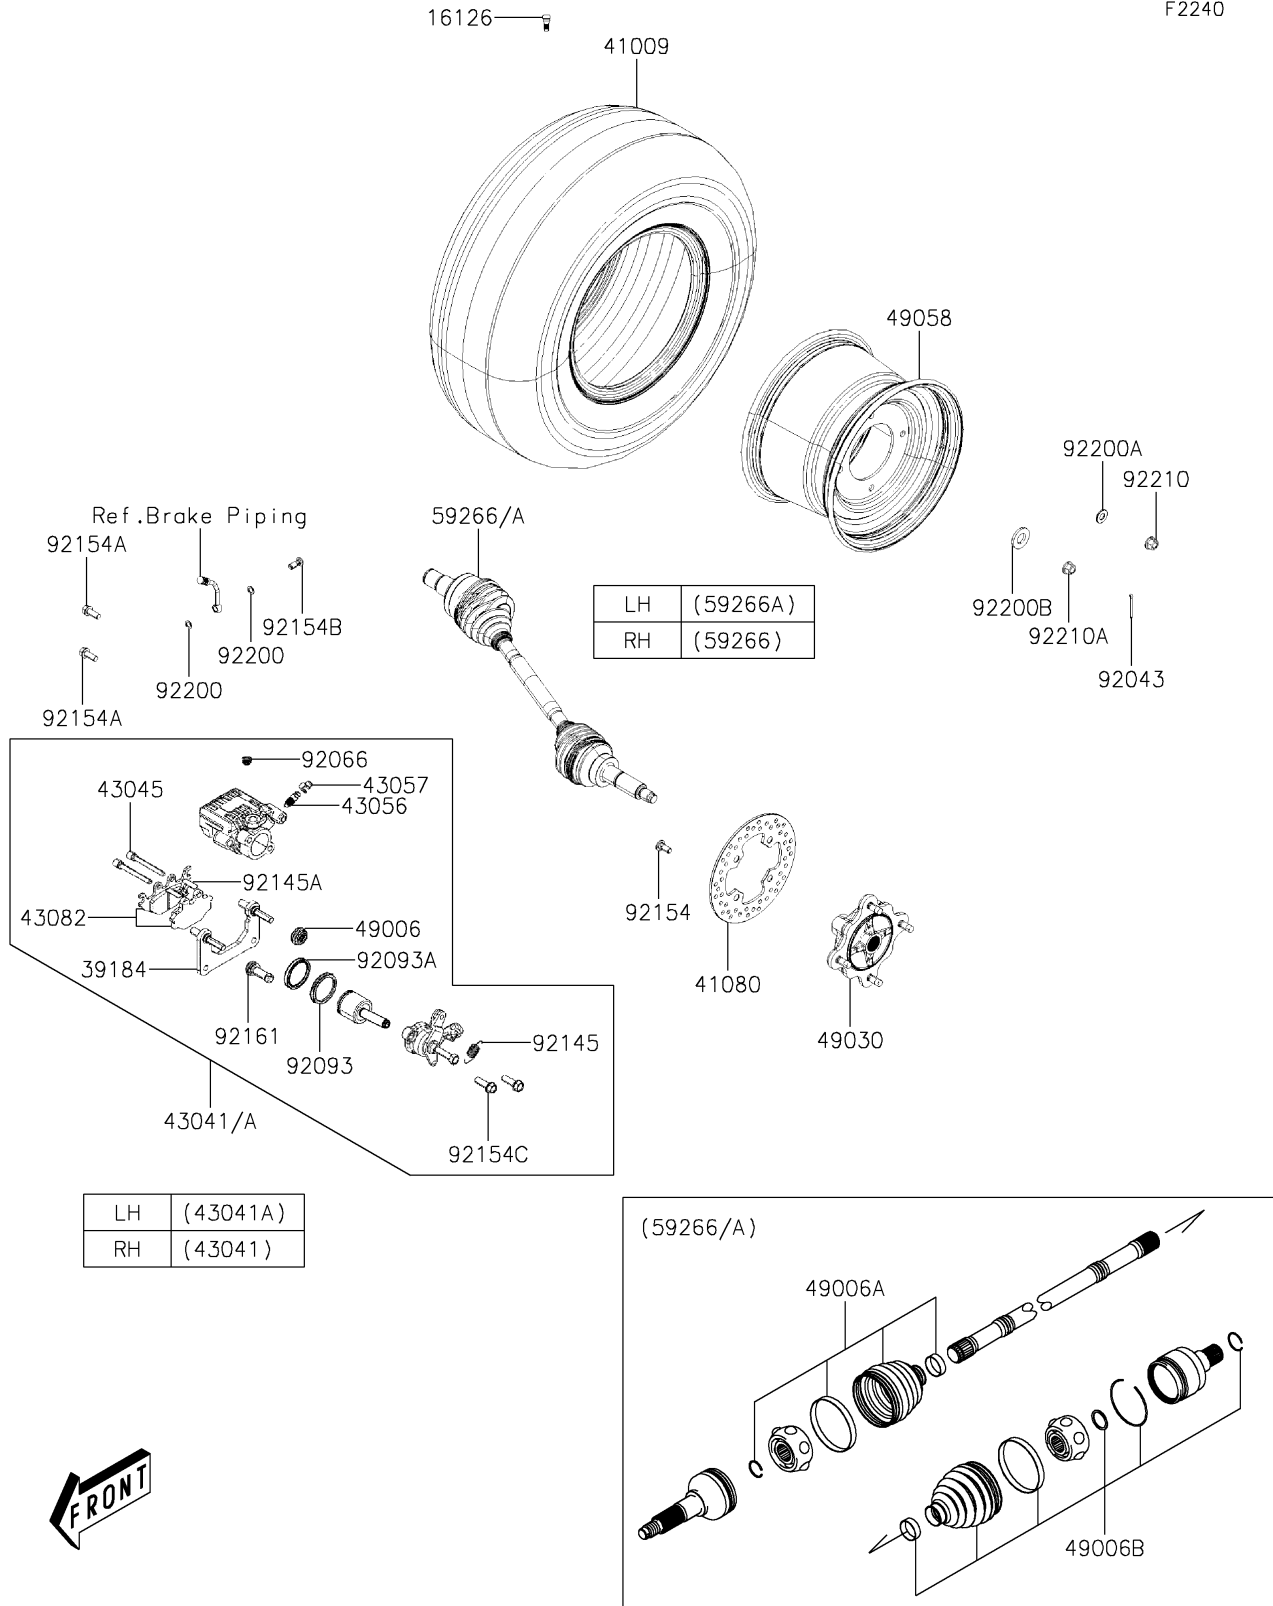

# 2022 Mule PRO-MX PARTS DIAGRAM

## Rear Hubs/Brakes

F2240

### Rear Hubs/Brakes

ITEM NAME	PART NUMBER	QUANTITY
VALVE,RIM (Ref # 16126)	16126-Y001	2
BRACKET-ASSY (Ref # 39184)	39184-0044	2
TIRE,RR,25X10.00 R12 (Ref # 41009)	41009-Y009	2
DISC,BRAKE (Ref # 41080)	41080-Y009	2
CALIPER-ASSY,RR,RH,SILVER (Ref # 43041)	43041-Y009-934	1
CALIPER-ASSY,RR,LH,SILVER (Ref # 43041A)	43041-Y010-934	1
SHAFT-CALIPER (Ref # 43045)	43045-Y002	4
BREATHER-BRAKE (Ref # 43056)	43056-0006	2
CAP-BREATHER (Ref # 43057)	43057-Y002	2
PAD-ASSY-BRAKE,RR (Ref # 43082)	43082-Y009	2
BOOT,CALIPER (Ref # 49006)	49006-Y005	2
BOOT,RR,OUTSIDE (Ref # 49006A)	49006-Y011	2
BOOT,RR,INSIDE (Ref # 49006B)	49006-Y012	2
HUB,RR (Ref # 49030)	49030-Y004	2
WHEEL,RR,BLACK (Ref # 49058)	49058-Y005-935	2
JOINT-BALL,RR,RH (Ref # 59266)	59266-Y002	1
JOINT-BALL,RR,LH (Ref # 59266A)	59266-Y003	1
PIN,4X40 (Ref # 92043)	92043-Y043	2
PLUG (Ref # 92066)	92066-Y012	2
SEAL,PISTON (Ref # 92093)	92093-Y033	2
SEAL,PISTON (Ref # 92093A)	92093-Y034	2
SPRING,RETURN,47MM (Ref # 92145)	92145-1690	2
SPRING,PAD (Ref # 92145A)	92145-Y035	2
BOLT,10X23 (Ref # 92154)	92154-Y178	8
BOLT (Ref # 92154A)	92154-Y183	4
BOLT,OIL (Ref # 92154B)	92154-Y184	2
BOLT,FLANGE,6X40 (Ref # 92154C)	92154-Y228	4
DAMPER (Ref # 92161)	92161-Y012	2
WASHER (Ref # 92200)	92200-Y015	4

### Rear Hubs/Brakes

ITEM NAME	PART NUMBER	QUANTITY
WASHER,12MM (Ref # 92200A)	92200-Y089	8
WASHER,40X20.5X4.5 (Ref # 92200B)	92200-Y090	2
NUT (Ref # 92210)	92210-Y088	8
NUT,FLANGE,20MM (Ref # 92210A)	92210-Y099	2