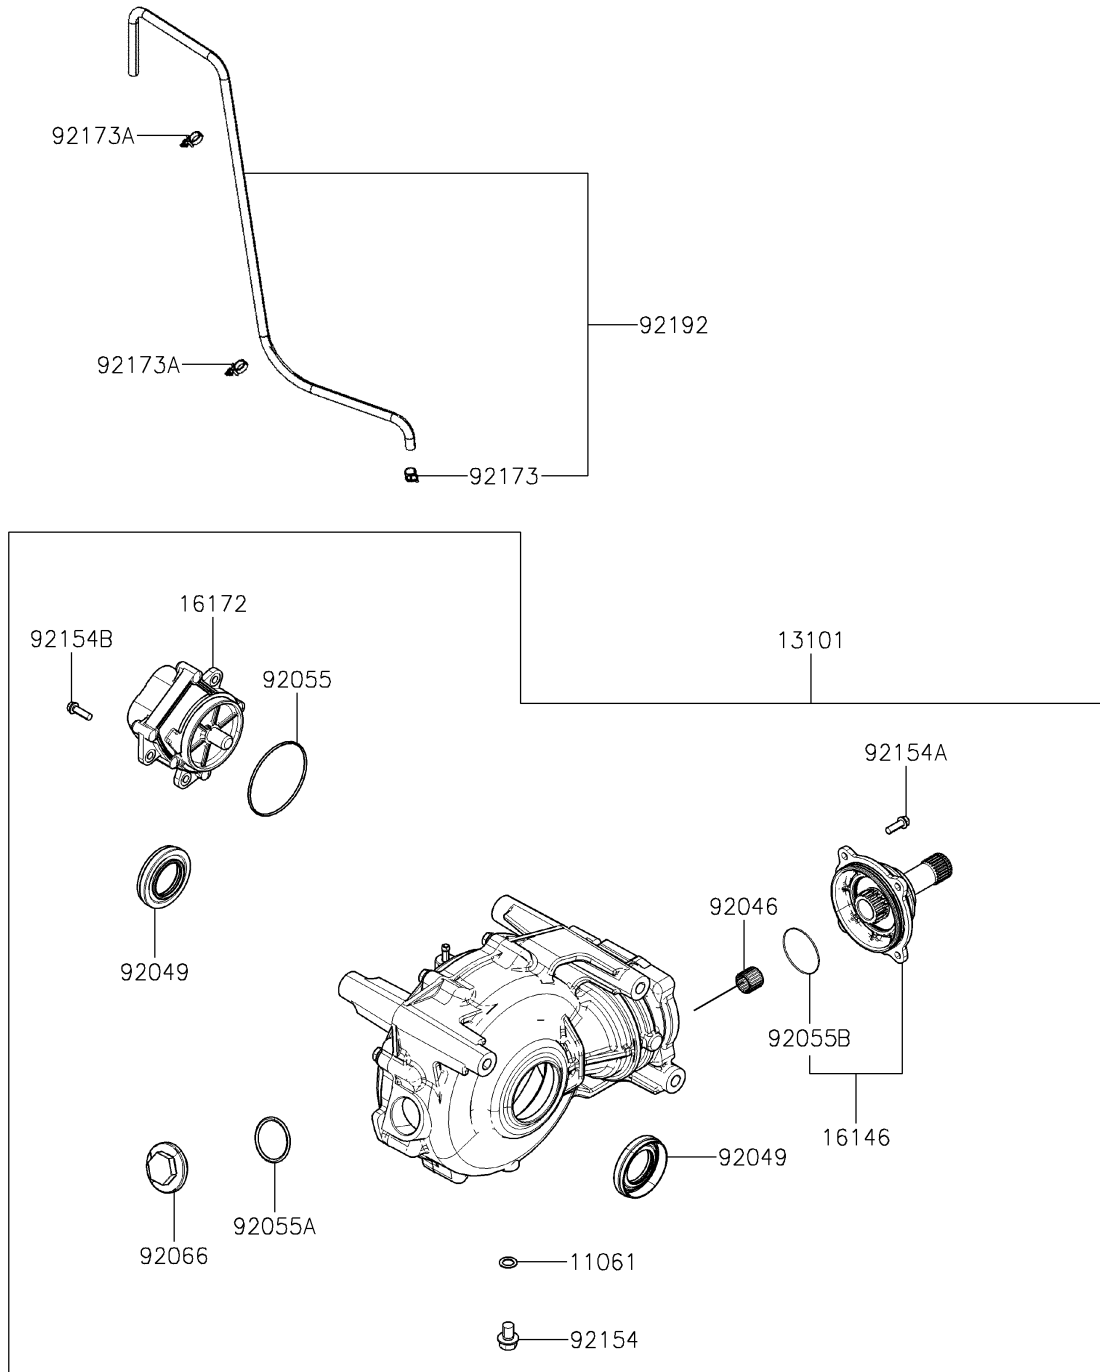

# 2022 Mule PRO-MX PARTS DIAGRAM

Drive Shaft-Front

E3136

## 2022 Mule PRO-MX PARTS LIST

### Drive Shaft-Front

ITEM NAME	PART NUMBER	QUANTITY
GASKET (Ref # 11061)	11061-Y067	1
GEAR-ASSY,FR (Ref # 13101)	13101-Y004	1
COVER-ASSY (Ref # 16146)	16146-Y002	1
ACTUATOR (Ref # 16172)	16172-0030	1
BEARING-NEEDLE,16X20X16.8 (Ref # 92046)	92046-0630	1
SEAL-OIL (Ref # 92049)	92049-0749	2
RING-O (Ref # 92055)	92055-Y070	1
RING-O (Ref # 92055A)	92055-Y071	1
RING-O (Ref # 92055B)	92055-Y073	1
PLUG (Ref # 92066)	92066-Y022	1
BOLT,FLANGE,10X14 (Ref # 92154)	92154-Y219	1
BOLT,FLANGE,6X18 (Ref # 92154A)	92154-Y222	4
BOLT,FLANGE,6X20 (Ref # 92154B)	92154-Y223	3
CLAMP,10.5 (Ref # 92173)	92173-Y023	1
CLAMP (Ref # 92173A)	92173-Y078	2
TUBE,DIFF CASE (Ref # 92192)	92192-Y071	1