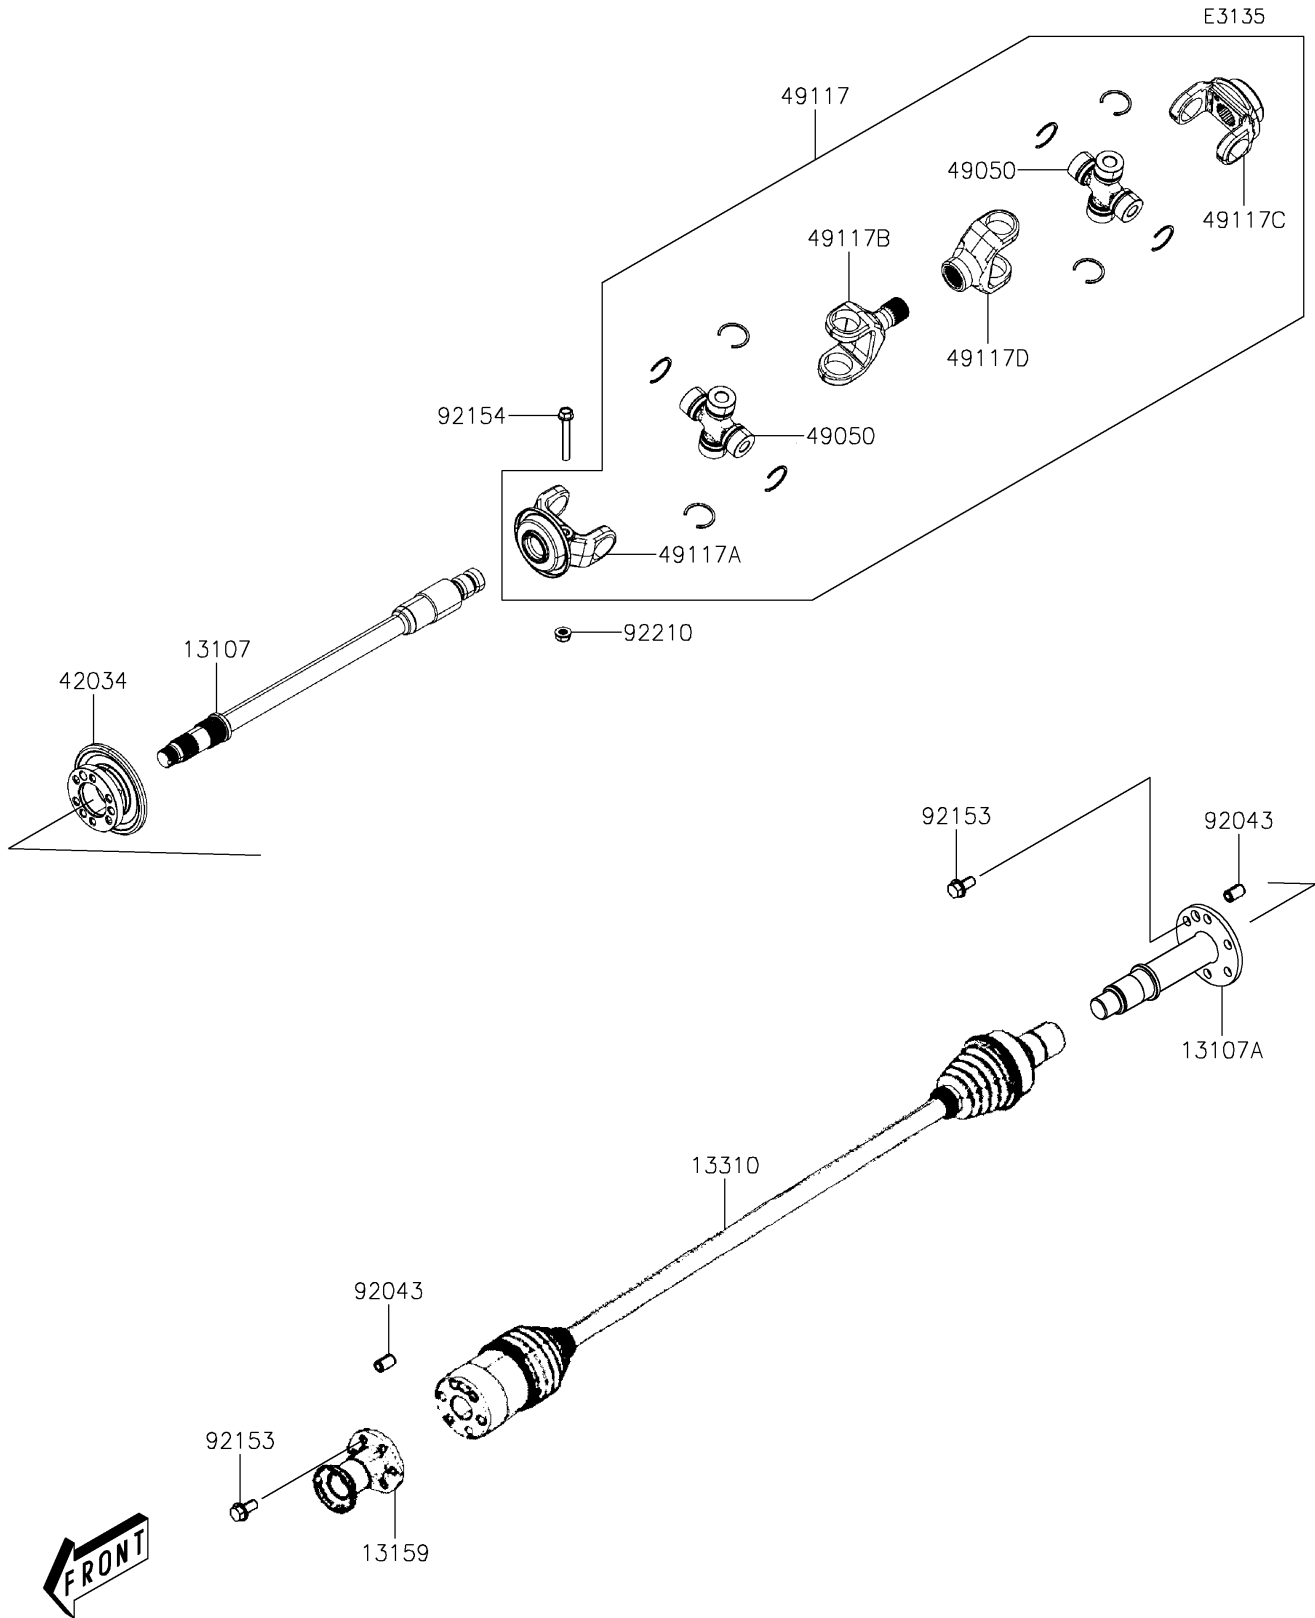

# 2022 Mule PRO-MX PARTS DIAGRAM

Drive Shaft-Propeller

## 2022 Mule PRO-MX PARTS LIST

### Drive Shaft-Propeller

ITEM NAME	PART NUMBER	QUANTITY
SHAFT,FINAL (Ref # 13107)	13107-Y027	1
SHAFT (Ref # 13107A)	13107-Y030	1
CONNECTOR,FR PROPELLER SHAFT (Ref # 13159)	13159-Y002	1
SHAFT-ASSY,PROPELLER (Ref # 13310)	13310-Y003	1
COUPLING (Ref # 42034)	42034-Y003	1
SPIDER (Ref # 49050)	49050-Y001	2
YOKE,DRIVE FRONT ASSY (Ref # 49117)	49117-Y001	1
YOKE (Ref # 49117A)	49117-Y002	1
YOKE (Ref # 49117B)	49117-Y003	1
YOKE (Ref # 49117C)	49117-Y004	1
YOKE (Ref # 49117D)	49117-Y005	1
PIN,10X16 (Ref # 92043)	92043-Y046	2
BOLT,FLANGE,8X16 (Ref # 92153)	92153-Y032	12
BOLT,SPECIAL,8X52 (Ref # 92154)	92154-Y168	1
NUT,8MM (Ref # 92210)	92210-Y076	1