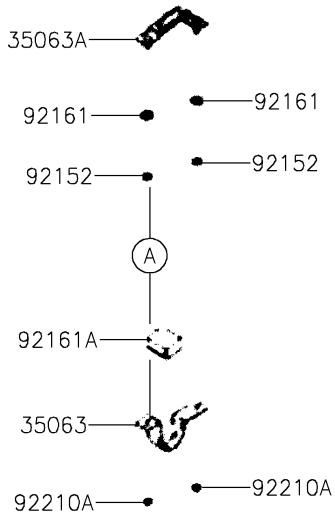

2021 MULE PRO-MX™ EPS LE PARTS DIAGRAM

Sun Top

F2876

2021 MULE PRO-MX™ EPS LE PARTS LIST

Sun Top

ITEM NAME	PART NUMBER	QUANTITY
COVER,SUNTOP,S.BLACK (Ref # 14093)	14093-Y045-933	1
STAY,SUNTOP BOTTOM (Ref # 35063)	35063-Y045	2
STAY,SUNTOP TOP (Ref # 35063A)	35063-Y046	2
COLLAR (Ref # 92152)	92152-Y074	4
BOLT,FLANGE,6MM (Ref # 92154)	92154-Y213	6
DAMPER (Ref # 92161)	92161-Y056	10
DAMPER (Ref # 92161A)	92161-Y057	2
WASHER,10.5MM (Ref # 92200)	92200-Y100	6
NUT,6MM (Ref # 92210)	92210-Y026	2
NUT,6MM (Ref # 92210A)	92210-Y087	4