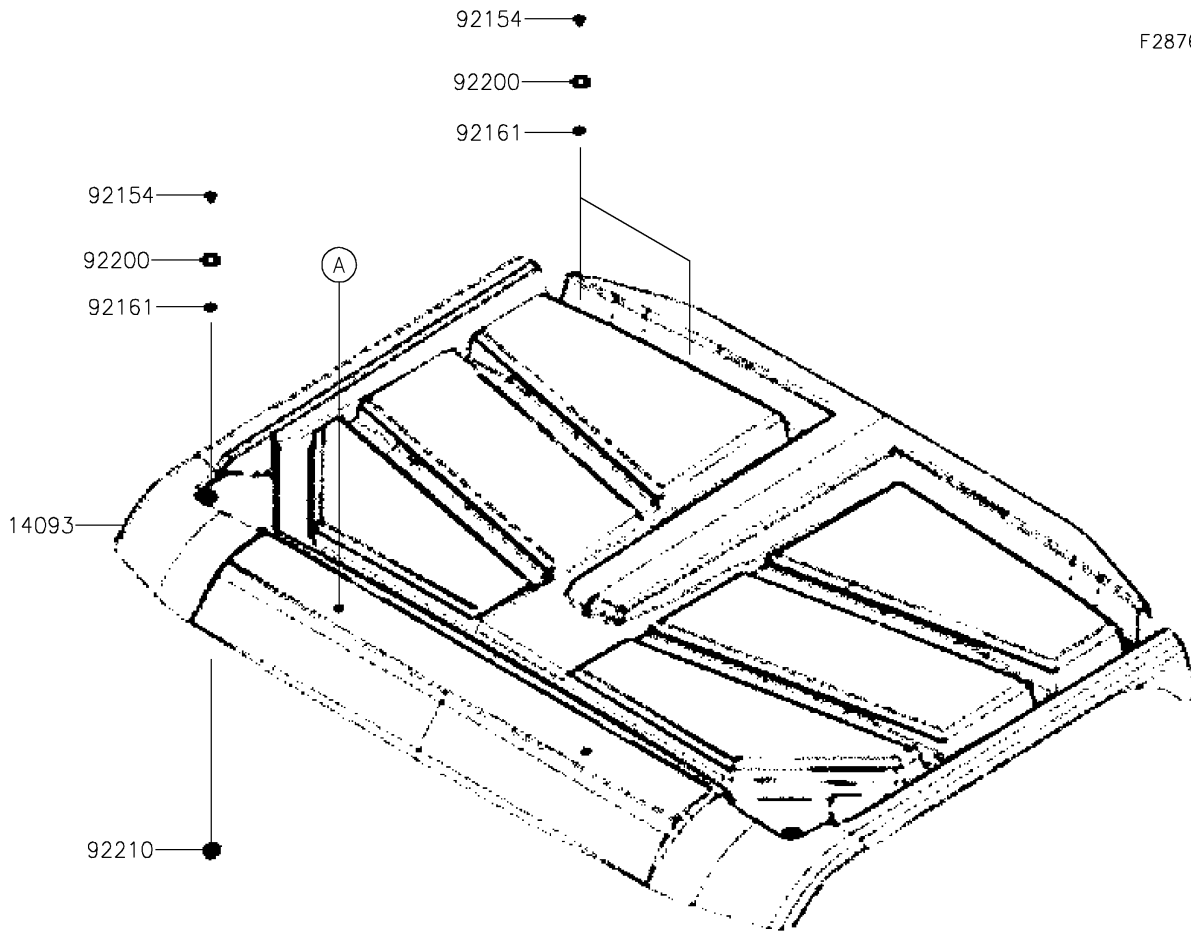

2021 MULE PRO-MX™ EPS LE PARTS DIAGRAM

Sun Top

F2876

2021 MULE PRO-MX™ EPS LE PARTS LIST

Sun Top

ITEM NAME	PART NUMBER	QUANTITY
COVER,SUNTOP,S.BLACK (Ref # 14093)	14093-Y045-933	1
STAY,SUNTOP BOTTOM (Ref # 35063)	35063-Y045	2
STAY,SUNTOP TOP (Ref # 35063A)	35063-Y046	2
COLLAR (Ref # 92152)	92152-Y074	4
BOLT,FLANGE,6MM (Ref # 92154)	92154-Y213	6
DAMPER (Ref # 92161)	92161-Y056	10
DAMPER (Ref # 92161A)	92161-Y057	2
WASHER,10.5MM (Ref # 92200)	92200-Y100	6
NUT,6MM (Ref # 92210)	92210-Y026	2
NUT,6MM (Ref # 92210A)	92210-Y087	4