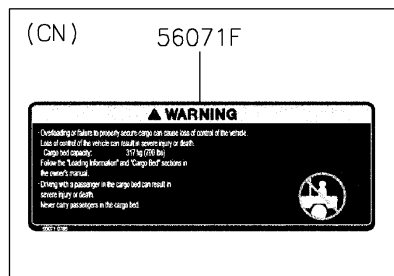

2021 MULE PRO-MX™ EPS LE PARTS DIAGRAM

Labels

F2860

2021 MULE PRO-MX™ EPS LE PARTS LIST

Labels

ITEM NAME	PART NUMBER	QUANTITY
LABEL,TIRE (Ref # 56030)	56030-Y015	1
LABEL,OIL GAUGE (Ref # 56030A)	56030-Y018	1
LABEL-WARNING,INFO (Ref # 56071)	56071-Y057	1
LABEL-WARNING,SHIFTING NOTICE (Ref # 56071A)	56071-Y058	1
LABEL-WARNING,FUEL (Ref # 56071B)	56071-Y059	1
LABEL-WARNING,AIR CLEANER INFO (Ref # 56071C)	56071-Y060	1
LABEL-WARNING,ROPS (Ref # 56071D)	56071-Y061	1
LABEL-WARNING (Ref # 56071E)	56071-Y062	1
LABEL-WARNING,CARGO BED (Ref # 56071F)	56071-Y063	1
LABEL-WARNING,MAX. CAPACITY (Ref # 56071G)	56071-Y064	1
LABEL-WARNING,GENERAL (Ref # 56071H)	56071-Y065	1
LABEL-WARNING,CARGO BED (Ref # 56071I)	56071-Y066	1
LABEL-WARNING,TIRE (Ref # 56071J)	56071-Y067	1
LABEL-WARNING,HANG TAG (Ref # 56071K)	56071-Y068	1
PATTERN,KAWASAKI (Ref # 56075)	56075-Y001	1