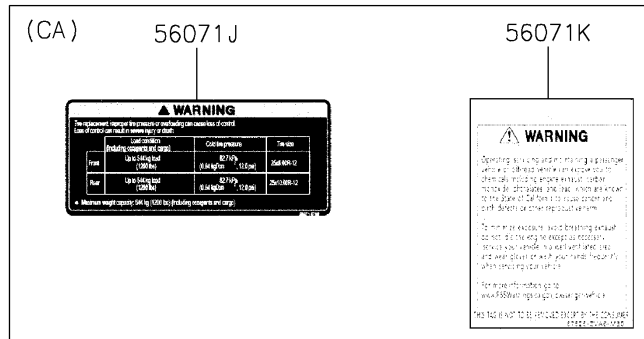

2021 MULE PRO-MX™ EPS LE PARTS DIAGRAM

Labels

F2860

2021 MULE PRO-MX™ EPS LE PARTS LIST

Labels

ITEM NAME	PART NUMBER	QUANTITY
LABEL,TIRE (Ref # 56030)	56030-Y015	1
LABEL,OIL GAUGE (Ref # 56030A)	56030-Y018	1
LABEL-WARNING,INFO (Ref # 56071)	56071-Y057	1
LABEL-WARNING,SHIFTING NOTICE (Ref # 56071A)	56071-Y058	1
LABEL-WARNING,FUEL (Ref # 56071B)	56071-Y059	1
LABEL-WARNING,AIR CLEANER INFO (Ref # 56071C)	56071-Y060	1
LABEL-WARNING,ROPS (Ref # 56071D)	56071-Y061	1
LABEL-WARNING (Ref # 56071E)	56071-Y062	1
LABEL-WARNING,CARGO BED (Ref # 56071F)	56071-Y063	1
LABEL-WARNING,MAX. CAPACITY (Ref # 56071G)	56071-Y064	1
LABEL-WARNING,GENERAL (Ref # 56071H)	56071-Y065	1
LABEL-WARNING,CARGO BED (Ref # 56071I)	56071-Y066	1
LABEL-WARNING,TIRE (Ref # 56071J)	56071-Y067	1
LABEL-WARNING,HANG TAG (Ref # 56071K)	56071-Y068	1
PATTERN,KAWASAKI (Ref # 56075)	56075-Y001	1