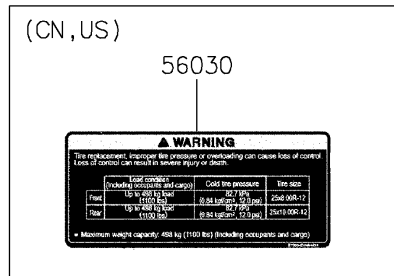

2021 MULE PRO-MX™ EPS LE PARTS DIAGRAM

Labels

F2860

2021 MULE PRO-MX™ EPS LE PARTS LIST

Labels

ITEM NAME	PART NUMBER	QUANTITY
LABEL,TIRE (Ref # 56030)	56030-Y015	1
LABEL,OIL GAUGE (Ref # 56030A)	56030-Y018	1
LABEL-WARNING,INFO (Ref # 56071)	56071-Y057	1
LABEL-WARNING,SHIFTING NOTICE (Ref # 56071A)	56071-Y058	1
LABEL-WARNING,FUEL (Ref # 56071B)	56071-Y059	1
LABEL-WARNING,AIR CLEANER INFO (Ref # 56071C)	56071-Y060	1
LABEL-WARNING,ROPS (Ref # 56071D)	56071-Y061	1
LABEL-WARNING (Ref # 56071E)	56071-Y062	1
LABEL-WARNING,CARGO BED (Ref # 56071F)	56071-Y063	1
LABEL-WARNING,MAX. CAPACITY (Ref # 56071G)	56071-Y064	1
LABEL-WARNING,GENERAL (Ref # 56071H)	56071-Y065	1
LABEL-WARNING,CARGO BED (Ref # 56071I)	56071-Y066	1
LABEL-WARNING,TIRE (Ref # 56071J)	56071-Y067	1
LABEL-WARNING,HANG TAG (Ref # 56071K)	56071-Y068	1
PATTERN,KAWASAKI (Ref # 56075)	56075-Y001	1