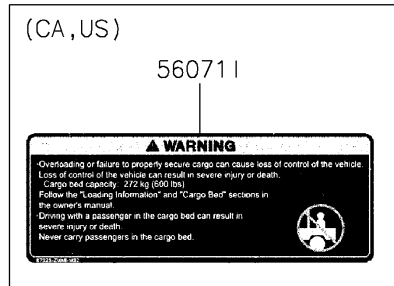

2021 MULE PRO-MX™ EPS LE PARTS DIAGRAM

Labels

F2860

2021 MULE PRO-MX™ EPS LE PARTS LIST

Labels

ITEM NAME	PART NUMBER	QUANTITY
LABEL,TIRE (Ref # 56030)	56030-Y015	1
LABEL,OIL GAUGE (Ref # 56030A)	56030-Y018	1
LABEL-WARNING,INFO (Ref # 56071)	56071-Y057	1
LABEL-WARNING,SHIFTING NOTICE (Ref # 56071A)	56071-Y058	1
LABEL-WARNING,FUEL (Ref # 56071B)	56071-Y059	1
LABEL-WARNING,AIR CLEANER INFO (Ref # 56071C)	56071-Y060	1
LABEL-WARNING,ROPS (Ref # 56071D)	56071-Y061	1
LABEL-WARNING (Ref # 56071E)	56071-Y062	1
LABEL-WARNING,CARGO BED (Ref # 56071F)	56071-Y063	1
LABEL-WARNING,MAX. CAPACITY (Ref # 56071G)	56071-Y064	1
LABEL-WARNING,GENERAL (Ref # 56071H)	56071-Y065	1
LABEL-WARNING,CARGO BED (Ref # 56071I)	56071-Y066	1
LABEL-WARNING,TIRE (Ref # 56071J)	56071-Y067	1
LABEL-WARNING,HANG TAG (Ref # 56071K)	56071-Y068	1
PATTERN,KAWASAKI (Ref # 56075)	56075-Y001	1