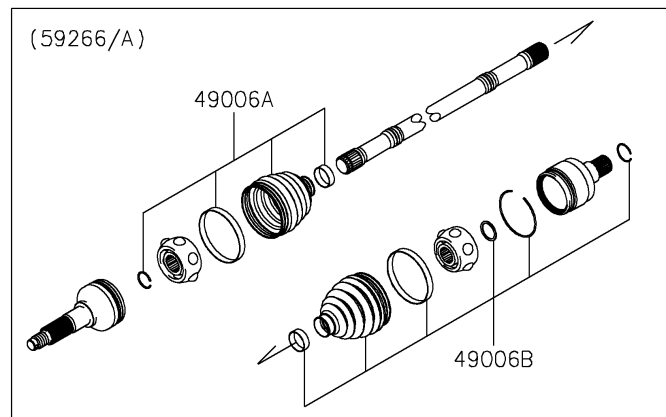

2021 MULE PRO-MX™ EPS LE PARTS DIAGRAM

Rear Hubs/Brakes

F2240