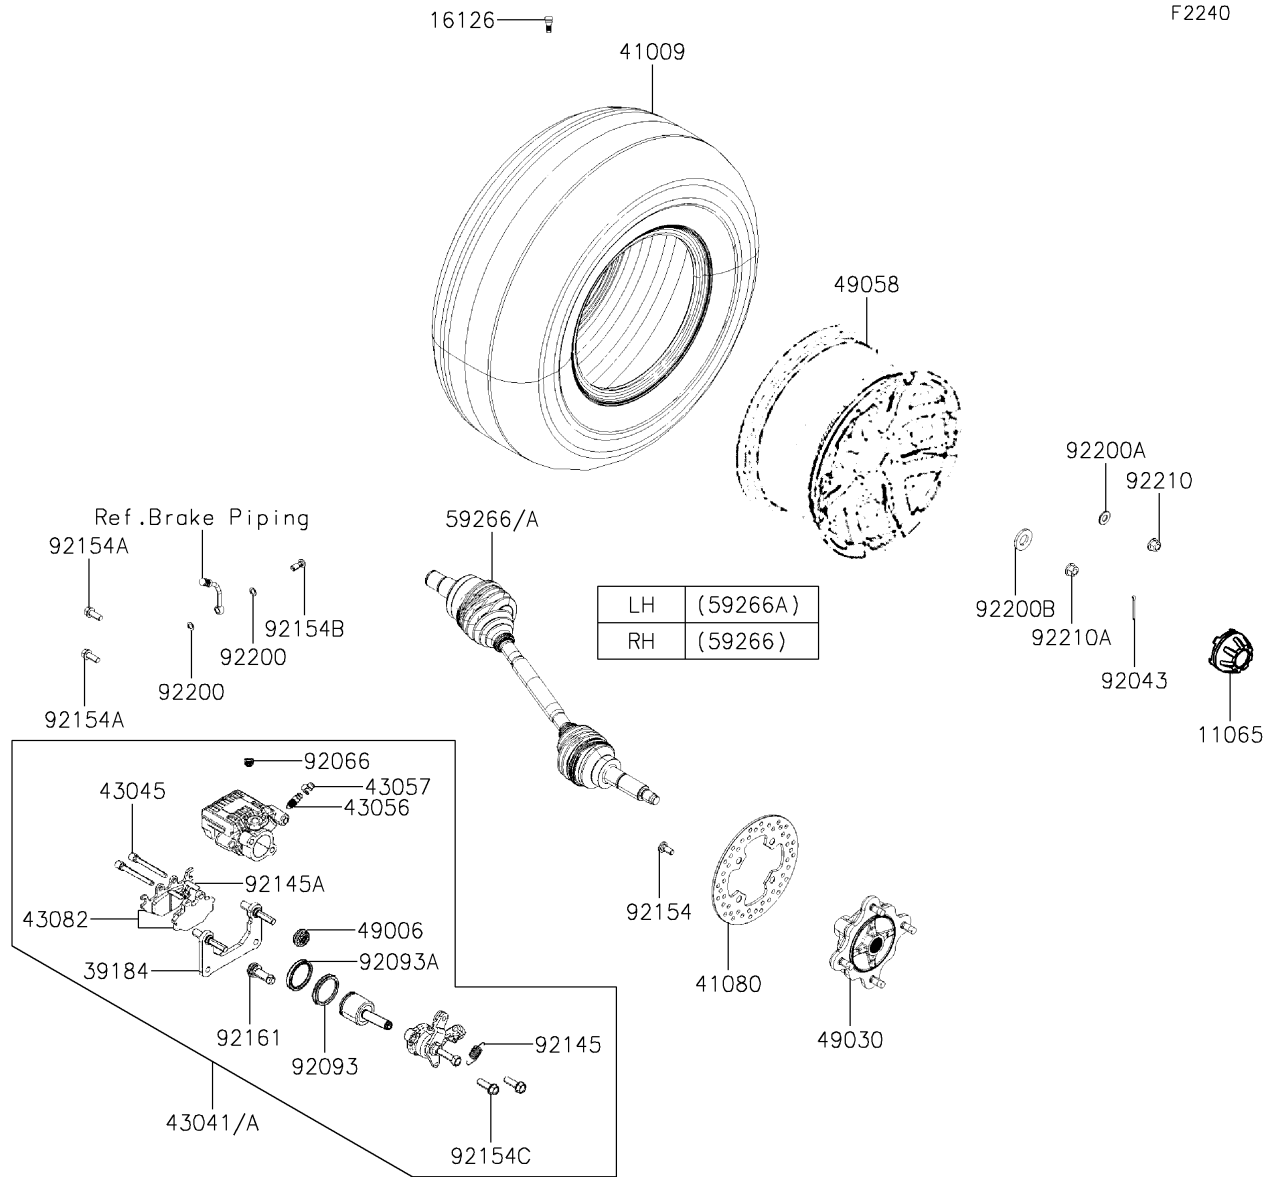

# 2021 MULE PRO-MX™ EPS LE PARTS DIAGRAM

Rear Hubs/Brakes

F2240

## 2021 MULE PRO-MX™ EPS LE PARTS LIST

### Rear Hubs/Brakes

ITEM NAME	PART NUMBER	QUANTITY
CAP,WHEEL (Ref # 11065)	11065-Y042	2
VALVE,RIM (Ref # 16126)	16126-Y001	2
BRACKET-ASSY (Ref # 39184)	39184-0044	2
TIRE,RR,25X10.00 R12 (Ref # 41009)	41009-Y009	2
DISC,BRAKE (Ref # 41080)	41080-Y009	2
CALIPER-ASSY,RR,RH,SILVER (Ref # 43041)	43041-Y009-934	1
CALIPER-ASSY,RR,LH,SILVER (Ref # 43041A)	43041-Y010-934	1
SHAFT-CALIPER (Ref # 43045)	43045-Y002	4
BREATHER-BRAKE (Ref # 43056)	43056-0006	2
CAP-BREATHER (Ref # 43057)	43057-Y002	2
PAD-ASSY-BRAKE,RR (Ref # 43082)	43082-Y009	2
BOOT,CALIPER (Ref # 49006)	49006-Y005	2
BOOT,RR,OUTSIDE (Ref # 49006A)	49006-Y011	2
BOOT,RR,INSIDE (Ref # 49006B)	49006-Y012	2
HUB,RR (Ref # 49030)	49030-Y004	2
WHEEL,RR (Ref # 49058)	49058-Y003	2
JOINT-BALL,RR,RH (Ref # 59266)	59266-Y002	1
JOINT-BALL,RR,LH (Ref # 59266A)	59266-Y003	1
PIN,4X40 (Ref # 92043)	92043-Y043	2
PLUG (Ref # 92066)	92066-Y012	2
SEAL,PISTON (Ref # 92093)	92093-Y033	2
SEAL,PISTON (Ref # 92093A)	92093-Y034	2
SPRING,RETURN,47MM (Ref # 92145)	92145-1690	2
SPRING,PAD (Ref # 92145A)	92145-Y035	2
BOLT,10X23 (Ref # 92154)	92154-Y178	8
BOLT (Ref # 92154A)	92154-Y183	4
BOLT,OIL (Ref # 92154B)	92154-Y184	2
BOLT,FLANGE,6X40 (Ref # 92154C)	92154-Y228	4
DAMPER (Ref # 92161)	92161-Y012	2

### Rear Hubs/Brakes

ITEM NAME	PART NUMBER	QUANTITY
WASHER (Ref # 92200)	92200-Y015	4
WASHER,12MM (Ref # 92200A)	92200-Y089	8
WASHER,40X20.5X4.5 (Ref # 92200B)	92200-Y090	2
NUT (Ref # 92210)	92210-Y088	8
NUT,FLANGE,20MM (Ref # 92210A)	92210-Y099	2