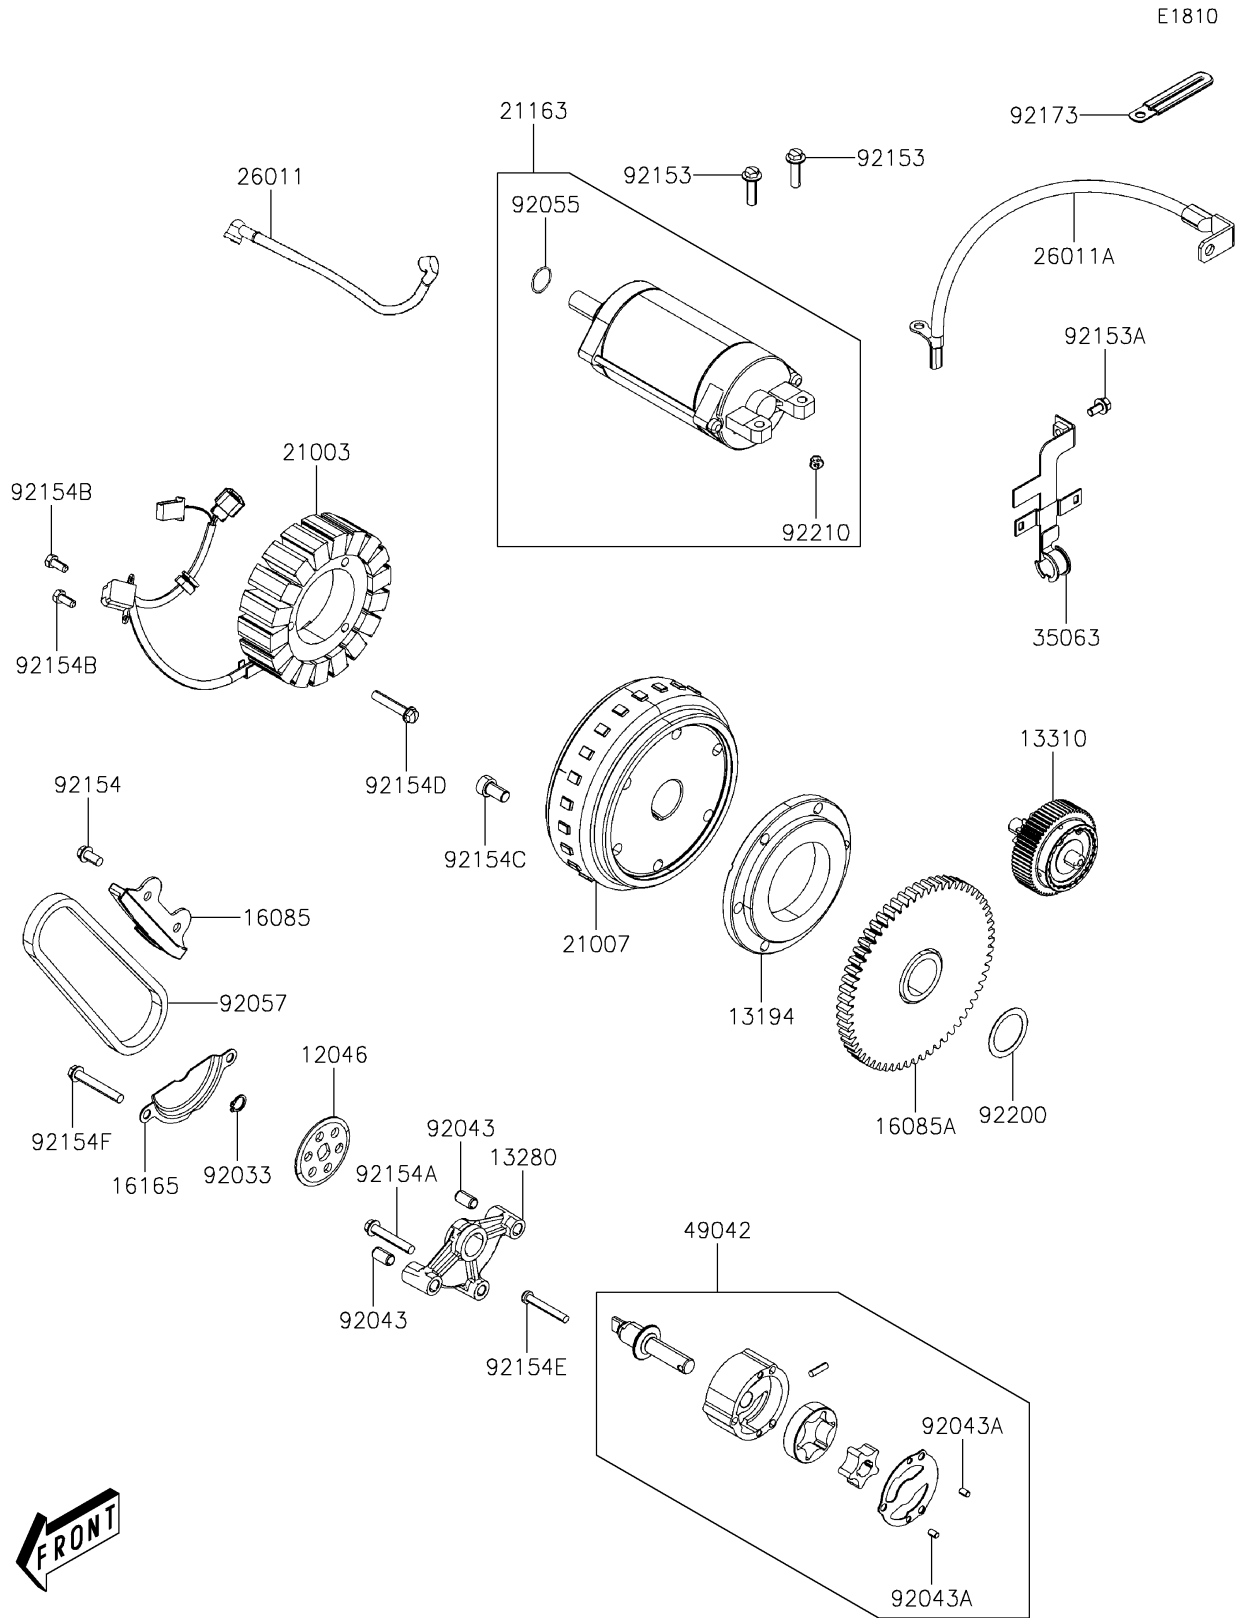

2021 MULE PRO-MX™ EPS LE PARTS DIAGRAM

Generator

2021 MULE PRO-MX™ EPS LE PARTS LIST

Generator

ITEM NAME	PART NUMBER	QUANTITY
SPROCKET,OIL PUMP DRIVE (Ref # 12046)	12046-Y006	1
CLUTCH-ONEWAY (Ref # 13194)	13194-Y001	1
HOLDER,OIL PUMP SHAFT (Ref # 13280)	13280-Y018	1
SHAFT-ASSY,REDUCTION (Ref # 13310)	13310-Y004	1
GEAR,START REDUCTION (Ref # 16085)	16085-Y017	1
GEAR,STARTING CLUTCH (Ref # 16085A)	16085-Y018	1
SEPARATOR,OIL (Ref # 16165)	16165-Y007	1
STATOR (Ref # 21003)	21003-Y010	1
ROTOR (Ref # 21007)	21007-Y010	1
STARTER-ELECTRIC (Ref # 21163)	21163-Y006	1
WIRE-LEAD,STARTER MOTOR (Ref # 26011)	26011-Y010	1
WIRE-LEAD,EARTH (Ref # 26011A)	26011-Y013	1
STAY (Ref # 35063)	35063-Y036	1
PUMP-OIL,ASSY (Ref # 49042)	49042-Y006	1
RING-SNAP,10MM (Ref # 92033)	92033-Y019	1
PIN,8X14 (Ref # 92043)	92043-Y012	2
PIN,DOWEL,4X65 (Ref # 92043A)	92043-Y015	2
RING-O,24.4X3.1 (Ref # 92055)	92055-Y025	1
CHAIN,OIL PUMP (Ref # 92057)	92057-Y013	1
BOLT,FLANGE,6X22 (Ref # 92153)	92153-Y003	2
BOLT,5X10 (Ref # 92153A)	92153-Y058	1
BOLT,FLANGE,6X12 (Ref # 92154)	92154-Y035	2
BOLT,FLANGE,6X35 (Ref # 92154A)	92154-Y069	1
BOLT,HEX,5X12 (Ref # 92154B)	92154-Y111	2
BOLT,8X15 (Ref # 92154C)	92154-Y123	6
BOLT,FLANGE,6X32 (Ref # 92154D)	92154-Y128	3
BOLT,5X35 (Ref # 92154E)	92154-Y185	3
BOLT,FLANGE,6X40 (Ref # 92154F)	92154-Y209	2
CLAMP (Ref # 92173)	92173-Y004	1

2021 MULE PRO-MX™ EPS LE PARTS LIST

Generator

ITEM NAME	PART NUMBER	QUANTITY
WASHER,27.2X36X0.5 (Ref # 92200)	92200-Y097	1
NUT,6MM (Ref # 92210)	92210-Y039	1