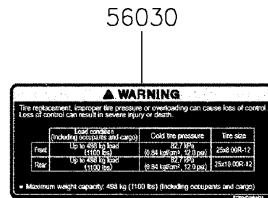

2019 MULE PRO-MX™ EPS CAMO PARTS DIAGRAM

Labels(DKF)

F2860

2019 MULE PRO-MX™ EPS CAMO PARTS LIST

Labels(DKF)

ITEM NAME	PART NUMBER	QUANTITY
LABEL,TIRE (Ref # 56030)	56030-Y015	1
LABEL,OIL GAUGE (Ref # 56030A)	56030-Y018	1
LABEL-WARNING,INFO (Ref # 56071)	56071-Y057	1
LABEL-WARNING,SHIFTING NOTICE (Ref # 56071A)	56071-Y058	1
LABEL-WARNING,FUEL (Ref # 56071B)	56071-Y059	1
LABEL-WARNING,AIR CLEANER INFO (Ref # 56071C)	56071-Y060	1
LABEL-WARNING,ROPS (Ref # 56071D)	56071-Y061	1
LABEL-WARNING (Ref # 56071E)	56071-Y062	1
LABEL-WARNING,CARGO BED (Ref # 56071F)	56071-Y063	1
LABEL-WARNING,MAX. CAPACITY (Ref # 56071G)	56071-Y064	1
LABEL-WARNING,GENERAL (Ref # 56071H)	56071-Y065	1
LABEL-WARNING,CARGO BED (Ref # 56071I)	56071-Y066	1
LABEL-WARNING,TIRE (Ref # 56071J)	56071-Y067	1
LABEL-WARNING,HANG TAG (Ref # 56071K)	56071-Y068	1
PATTERN,KAWASAKI (Ref # 56075)	56075-Y001	1