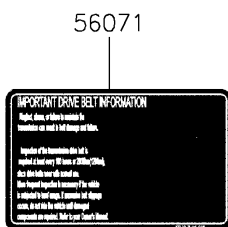

2019 MULE PRO-MX™ EPS CAMO PARTS DIAGRAM

Labels(DKF)

F2860

2019 MULE PRO-MX™ EPS CAMO PARTS LIST

Labels(DKF)

ITEM NAME	PART NUMBER	QUANTITY
LABEL,TIRE (Ref # 56030)	56030-Y015	1
LABEL,OIL GAUGE (Ref # 56030A)	56030-Y018	1
LABEL-WARNING,INFO (Ref # 56071)	56071-Y057	1
LABEL-WARNING,SHIFTING NOTICE (Ref # 56071A)	56071-Y058	1
LABEL-WARNING,FUEL (Ref # 56071B)	56071-Y059	1
LABEL-WARNING,AIR CLEANER INFO (Ref # 56071C)	56071-Y060	1
LABEL-WARNING,ROPS (Ref # 56071D)	56071-Y061	1
LABEL-WARNING (Ref # 56071E)	56071-Y062	1
LABEL-WARNING,CARGO BED (Ref # 56071F)	56071-Y063	1
LABEL-WARNING,MAX. CAPACITY (Ref # 56071G)	56071-Y064	1
LABEL-WARNING,GENERAL (Ref # 56071H)	56071-Y065	1
LABEL-WARNING,CARGO BED (Ref # 56071I)	56071-Y066	1
LABEL-WARNING,TIRE (Ref # 56071J)	56071-Y067	1
LABEL-WARNING,HANG TAG (Ref # 56071K)	56071-Y068	1
PATTERN,KAWASAKI (Ref # 56075)	56075-Y001	1