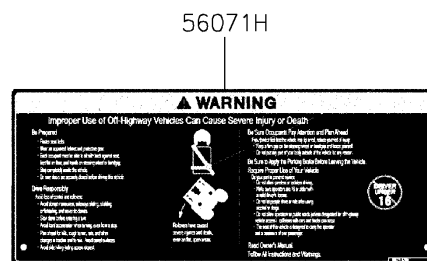

2019 MULE PRO-MX™ EPS CAMO PARTS DIAGRAM

Labels(DKF)

F2860

2019 MULE PRO-MX™ EPS CAMO PARTS LIST

Labels(DKF)

ITEM NAME	PART NUMBER	QUANTITY
LABEL,TIRE (Ref # 56030)	56030-Y015	1
LABEL,OIL GAUGE (Ref # 56030A)	56030-Y018	1
LABEL-WARNING,INFO (Ref # 56071)	56071-Y057	1
LABEL-WARNING,SHIFTING NOTICE (Ref # 56071A)	56071-Y058	1
LABEL-WARNING,FUEL (Ref # 56071B)	56071-Y059	1
LABEL-WARNING,AIR CLEANER INFO (Ref # 56071C)	56071-Y060	1
LABEL-WARNING,ROPS (Ref # 56071D)	56071-Y061	1
LABEL-WARNING (Ref # 56071E)	56071-Y062	1
LABEL-WARNING,CARGO BED (Ref # 56071F)	56071-Y063	1
LABEL-WARNING,MAX. CAPACITY (Ref # 56071G)	56071-Y064	1
LABEL-WARNING,GENERAL (Ref # 56071H)	56071-Y065	1
LABEL-WARNING,CARGO BED (Ref # 56071I)	56071-Y066	1
LABEL-WARNING,TIRE (Ref # 56071J)	56071-Y067	1
LABEL-WARNING,HANG TAG (Ref # 56071K)	56071-Y068	1
PATTERN,KAWASAKI (Ref # 56075)	56075-Y001	1