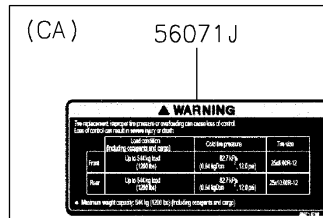

2019 MULE PRO-MX™ EPS CAMO PARTS DIAGRAM

Labels(DKF)

F2860

2019 MULE PRO-MX™ EPS CAMO PARTS LIST

Labels(DKF)

ITEM NAME	PART NUMBER	QUANTITY
LABEL,TIRE (Ref # 56030)	56030-Y015	1
LABEL,OIL GAUGE (Ref # 56030A)	56030-Y018	1
LABEL-WARNING,INFO (Ref # 56071)	56071-Y057	1
LABEL-WARNING,SHIFTING NOTICE (Ref # 56071A)	56071-Y058	1
LABEL-WARNING,FUEL (Ref # 56071B)	56071-Y059	1
LABEL-WARNING,AIR CLEANER INFO (Ref # 56071C)	56071-Y060	1
LABEL-WARNING,ROPS (Ref # 56071D)	56071-Y061	1
LABEL-WARNING (Ref # 56071E)	56071-Y062	1
LABEL-WARNING,CARGO BED (Ref # 56071F)	56071-Y063	1
LABEL-WARNING,MAX. CAPACITY (Ref # 56071G)	56071-Y064	1
LABEL-WARNING,GENERAL (Ref # 56071H)	56071-Y065	1
LABEL-WARNING,CARGO BED (Ref # 56071I)	56071-Y066	1
LABEL-WARNING,TIRE (Ref # 56071J)	56071-Y067	1
LABEL-WARNING,HANG TAG (Ref # 56071K)	56071-Y068	1
PATTERN,KAWASAKI (Ref # 56075)	56075-Y001	1