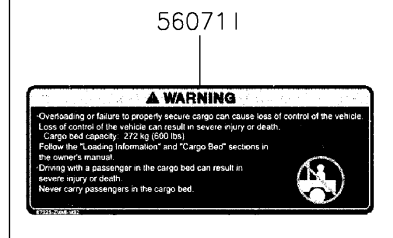

2019 MULE PRO-MX™ EPS CAMO PARTS DIAGRAM

Labels(DKF)

F2860

2019 MULE PRO-MX™ EPS CAMO PARTS LIST

Labels(DKF)

ITEM NAME	PART NUMBER	QUANTITY
LABEL,TIRE (Ref # 56030)	56030-Y015	1
LABEL,OIL GAUGE (Ref # 56030A)	56030-Y018	1
LABEL-WARNING,INFO (Ref # 56071)	56071-Y057	1
LABEL-WARNING,SHIFTING NOTICE (Ref # 56071A)	56071-Y058	1
LABEL-WARNING,FUEL (Ref # 56071B)	56071-Y059	1
LABEL-WARNING,AIR CLEANER INFO (Ref # 56071C)	56071-Y060	1
LABEL-WARNING,ROPS (Ref # 56071D)	56071-Y061	1
LABEL-WARNING (Ref # 56071E)	56071-Y062	1
LABEL-WARNING,CARGO BED (Ref # 56071F)	56071-Y063	1
LABEL-WARNING,MAX. CAPACITY (Ref # 56071G)	56071-Y064	1
LABEL-WARNING,GENERAL (Ref # 56071H)	56071-Y065	1
LABEL-WARNING,CARGO BED (Ref # 56071I)	56071-Y066	1
LABEL-WARNING,TIRE (Ref # 56071J)	56071-Y067	1
LABEL-WARNING,HANG TAG (Ref # 56071K)	56071-Y068	1
PATTERN,KAWASAKI (Ref # 56075)	56075-Y001	1