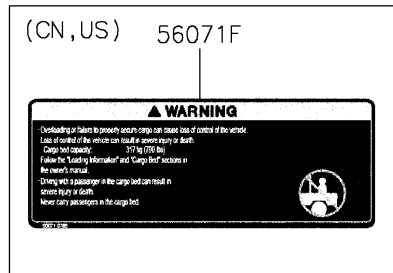

2019 MULE PRO-MX™ EPS CAMO PARTS DIAGRAM

Labels(DKF)

F2860

2019 MULE PRO-MX™ EPS CAMO PARTS LIST

Labels(DKF)

ITEM NAME	PART NUMBER	QUANTITY
LABEL,TIRE (Ref # 56030)	56030-Y015	1
LABEL,OIL GAUGE (Ref # 56030A)	56030-Y018	1
LABEL-WARNING,INFO (Ref # 56071)	56071-Y057	1
LABEL-WARNING,SHIFTING NOTICE (Ref # 56071A)	56071-Y058	1
LABEL-WARNING,FUEL (Ref # 56071B)	56071-Y059	1
LABEL-WARNING,AIR CLEANER INFO (Ref # 56071C)	56071-Y060	1
LABEL-WARNING,ROPS (Ref # 56071D)	56071-Y061	1
LABEL-WARNING (Ref # 56071E)	56071-Y062	1
LABEL-WARNING,CARGO BED (Ref # 56071F)	56071-Y063	1
LABEL-WARNING,MAX. CAPACITY (Ref # 56071G)	56071-Y064	1
LABEL-WARNING,GENERAL (Ref # 56071H)	56071-Y065	1
LABEL-WARNING,CARGO BED (Ref # 56071I)	56071-Y066	1
LABEL-WARNING,TIRE (Ref # 56071J)	56071-Y067	1
LABEL-WARNING,HANG TAG (Ref # 56071K)	56071-Y068	1
PATTERN,KAWASAKI (Ref # 56075)	56075-Y001	1