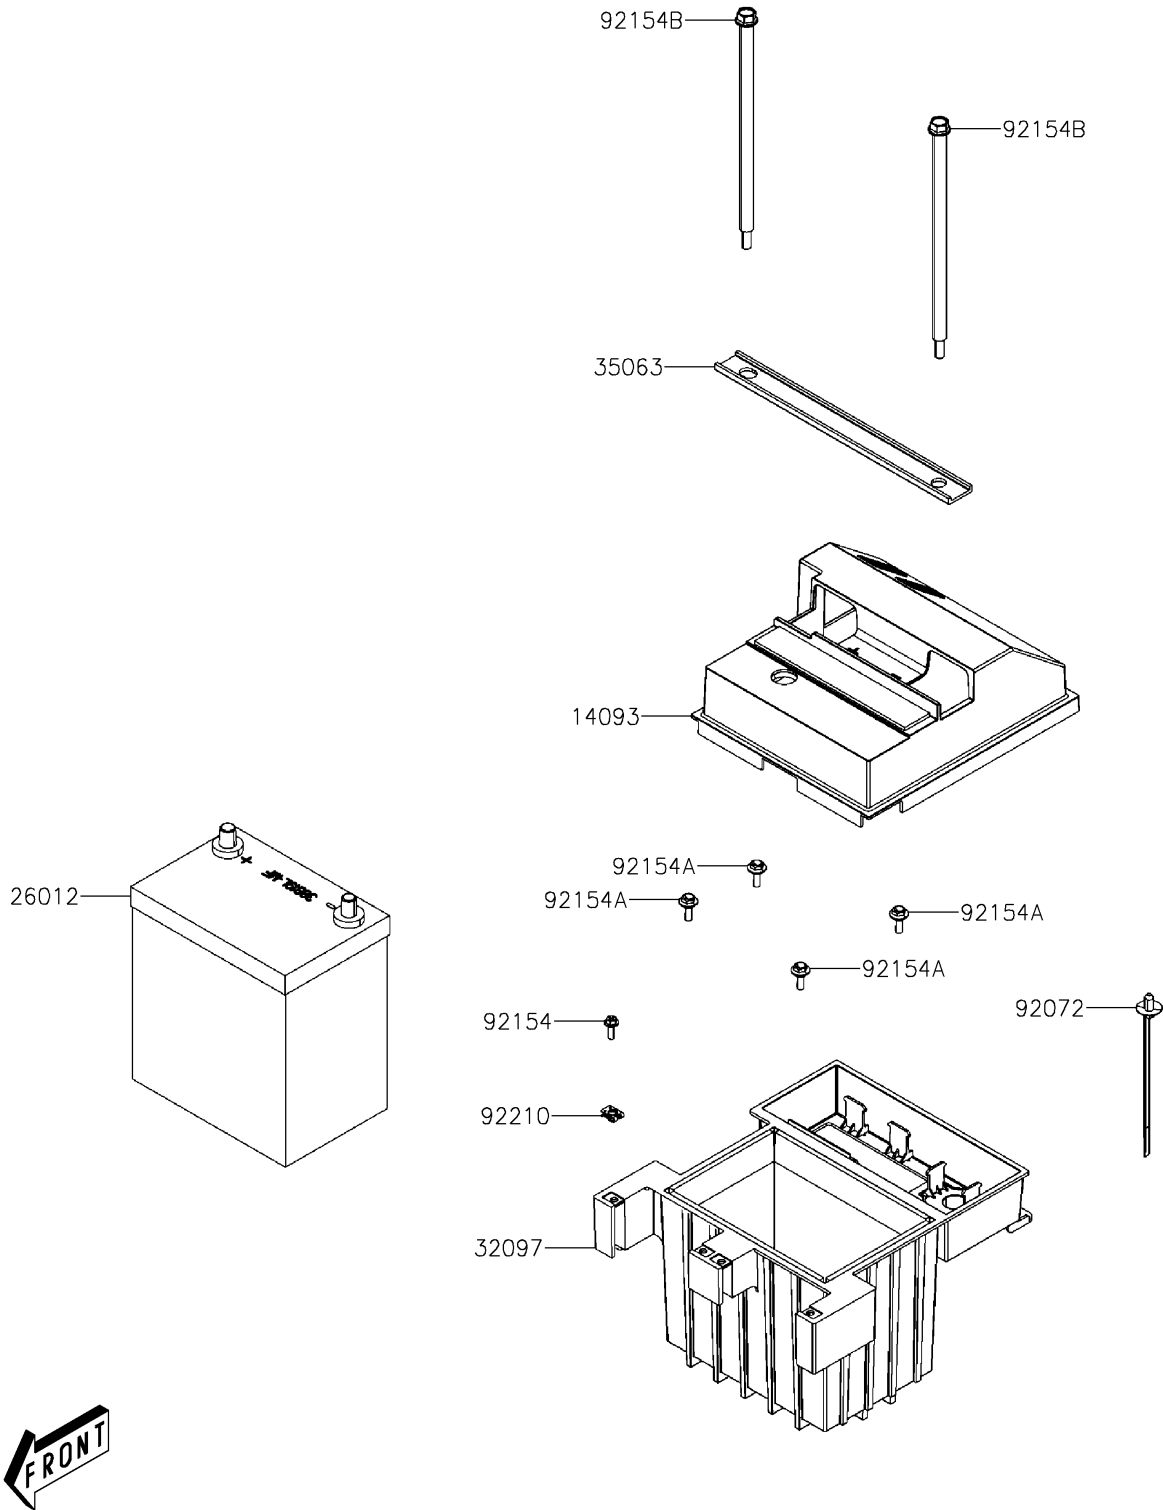

2019 MULE PRO-MX™ EPS CAMO PARTS DIAGRAM

Battery

F2761

2019 MULE PRO-MX™ EPS CAMO PARTS LIST

Battery

ITEM NAME	PART NUMBER	QUANTITY
COVER,BATTERY (Ref # 14093)	14093-Y009	1
BATTERY,38B19L-MF (Ref # 26012)	26012-Y006	1
CASE-BATTERY (Ref # 32097)	32097-Y002	1
STAY,BATTERY BAR (Ref # 35063)	35063-Y041	1
BAND (Ref # 92072)	92072-Y020	5
BOLT,5X16 (Ref # 92154)	92154-Y085	4
BOLT,6X18 (Ref # 92154A)	92154-Y177	4
BOLT,FLANGE,8X235 (Ref # 92154B)	92154-Y201	2
NUT,5MM (Ref # 92210)	92210-Y016	4