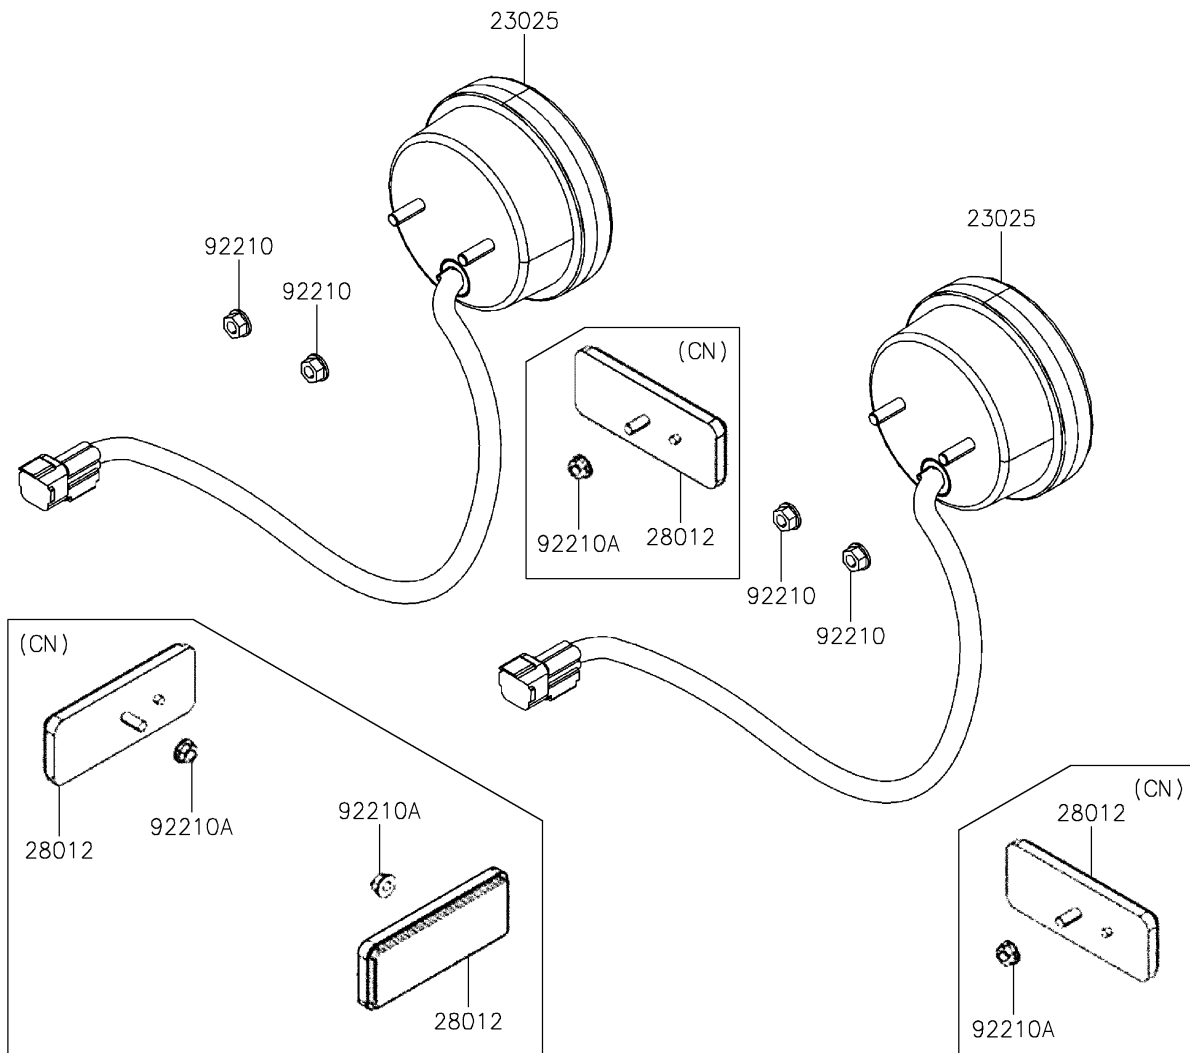

# 2019 MULE PRO-MX™ EPS CAMO PARTS DIAGRAM

Taillight(s)

F2720

## 2019 MULE PRO-MX™ EPS CAMO PARTS LIST

Taillight(s)

ITEM NAME	PART NUMBER	QUANTITY
LAMP-TAIL (Ref # 23025)	23025-Y009	2
NUT,6MM (Ref # 92210)	92210-Y026	4