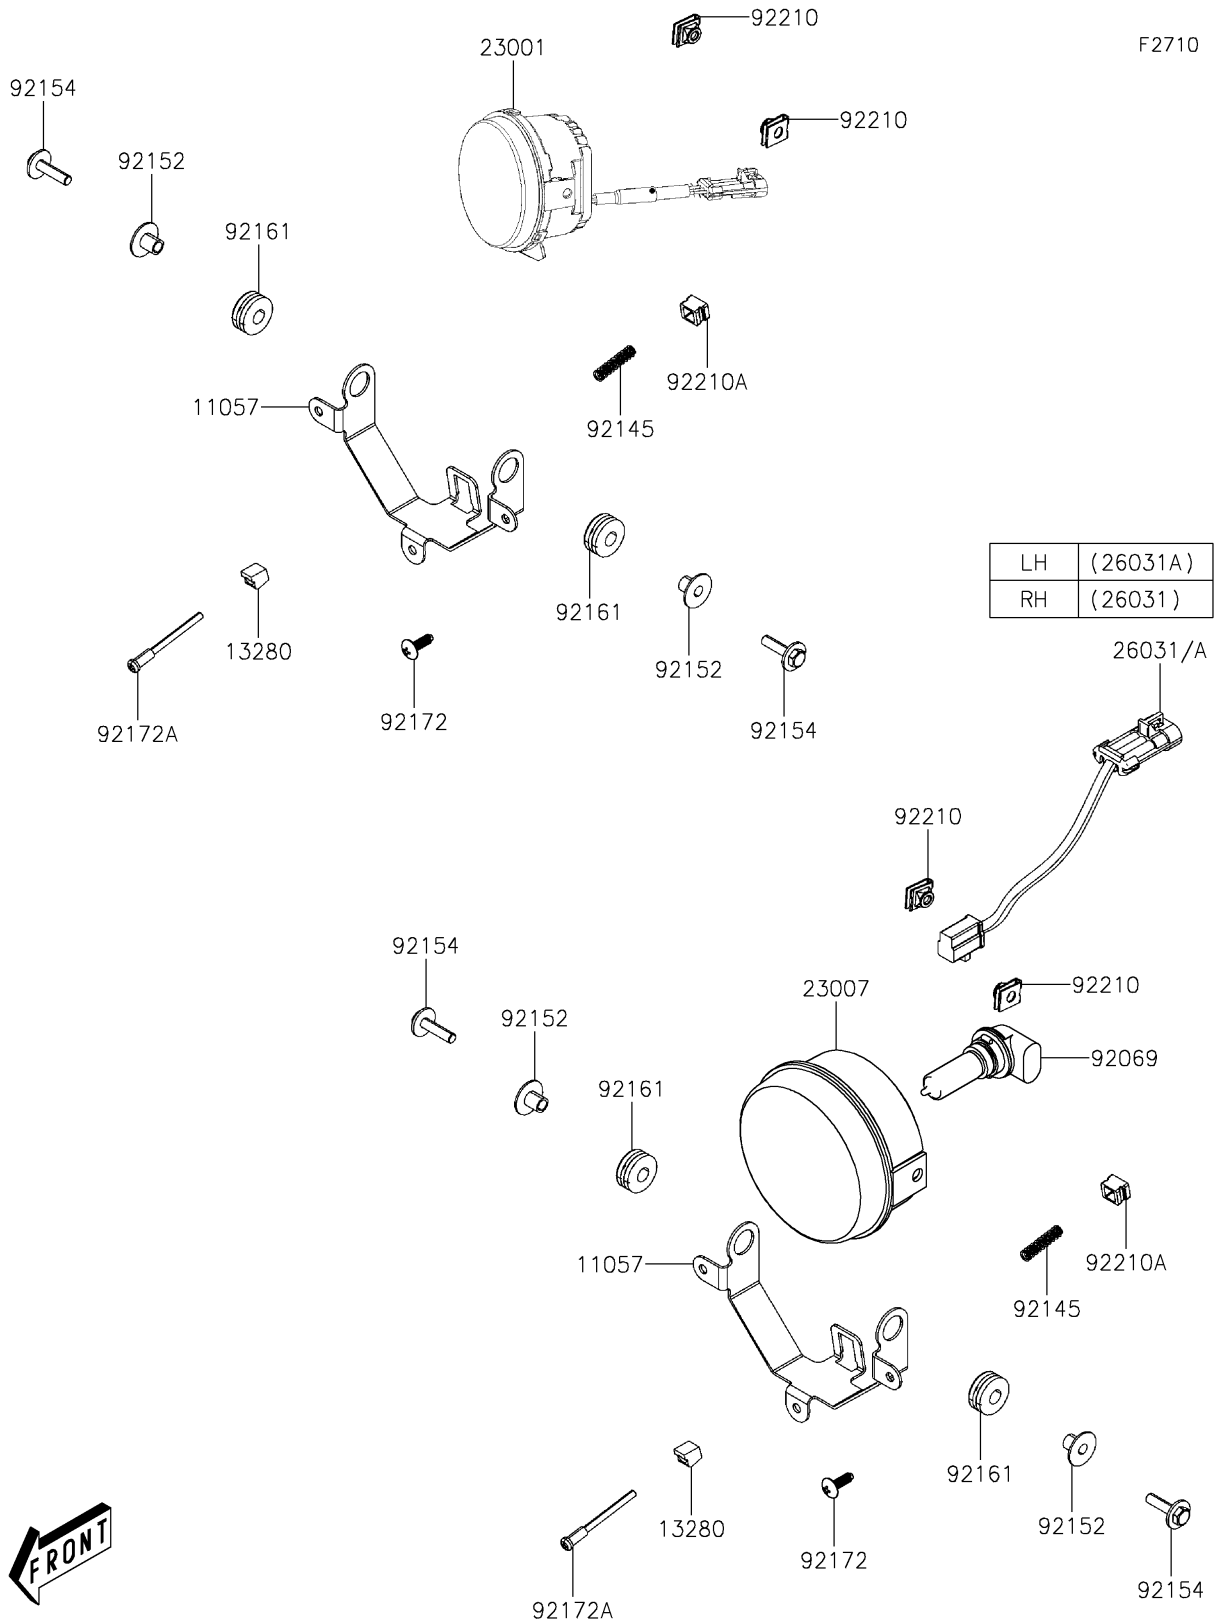

# 2019 MULE PRO-MX™ EPS CAMO PARTS DIAGRAM

Headlight(s)

## 2019 MULE PRO-MX™ EPS CAMO PARTS LIST

### Headlight(s)

| ITEM NAME                                | PART NUMBER | QUANTITY |
|--|-------------|----------|
| BRACKET,HEAD LIGHT (Ref # 11057)         | 11057-Y004  | 4        |
| HOLDER,ADJUSTER LIGHT (Ref # 13280)      | 13280-Y019  | 4        |
| LAMP-ASSY-HEAD,LED (Ref # 23001)         | 23001-Y001  | 2        |
| LENS-COMP,HEAD LAMP (Ref # 23007)        | 23007-0096  | 2        |
| HARNESS,SUB,HEAD LIGHT,RH (Ref # 26031)  | 26031-Y018  | 1        |
| HARNESS,SUB,HEAD LIGHT,LH (Ref # 26031A) | 26031-Y019  | 1        |
| BULB,12V 35/35W (Ref # 92069)            | 92069-0019  | 2        |
| SPRING,ADJUSTER LIGHT (Ref # 92145)      | 92145-Y062  | 4        |
| COLLAR,HEAD LIGHT (Ref # 92152)          | 92152-Y064  | 8        |
| BOLT,6X25 (Ref # 92154)                  | 92154-Y099  | 8        |
| DAMPER (Ref # 92161)                     | 92161-Y043  | 8        |
| SCREW,TAPPING,5X16 (Ref # 92172)         | 92172-Y020  | 12       |
| SCREW,PAN,4X58 (Ref # 92172A)            | 92172-Y080  | 4        |
| NUT,6MM (Ref # 92210)                    | 92210-Y089  | 8        |
| NUT,4MM (Ref # 92210A)                   | 92210-Y095  | 4        |