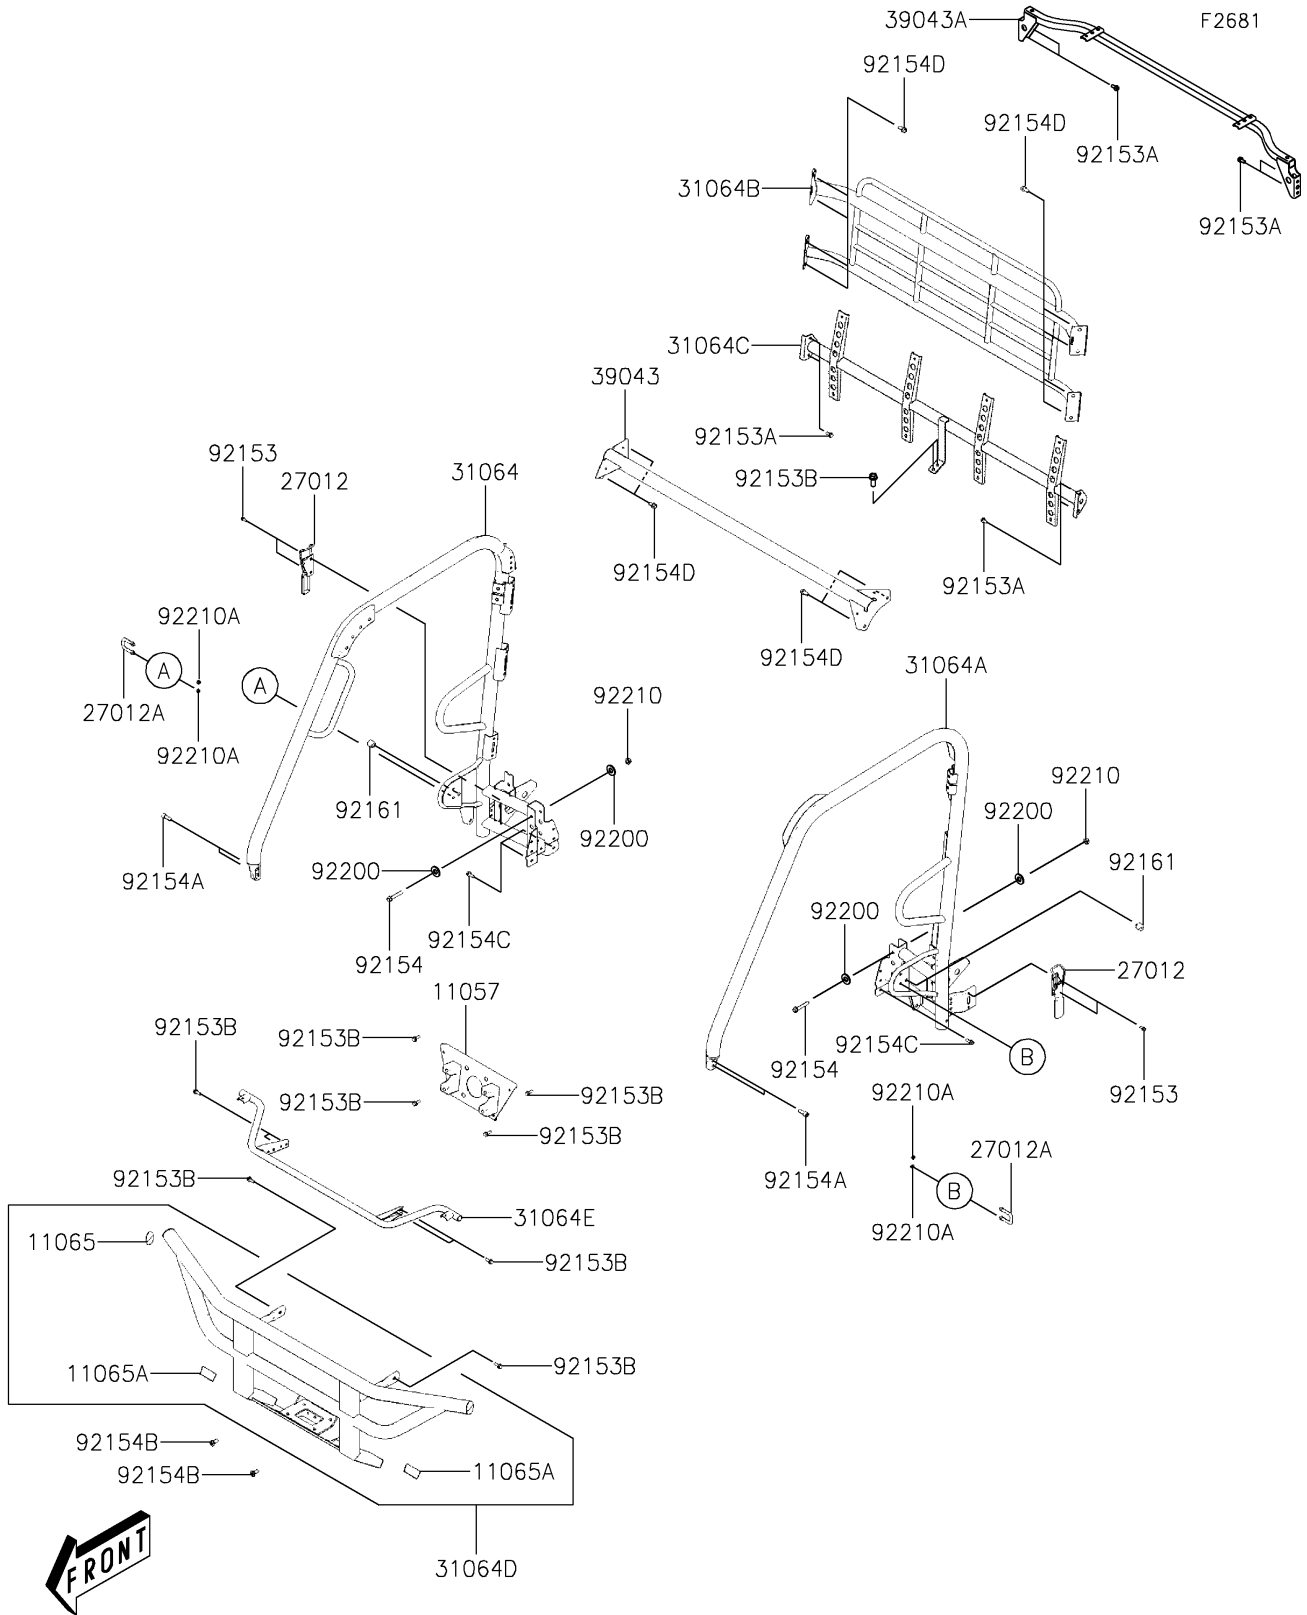

2019 MULE PRO-MX™ EPS CAMO PARTS DIAGRAM

Guards/Cab Frame(DKF)

2019 MULE PRO-MX™ EPS CAMO PARTS LIST

Guards/Cab Frame(DKF)

ITEM NAME	PART NUMBER	QUANTITY
BRACKET,STABILIZER (Ref # 11057)	11057-Y015	1
CAP,FR BUMPER,END (Ref # 11065)	11065-Y043	2
CAP,FR BUMPER (Ref # 11065A)	11065-Y044	2
HOOK,SIDE (Ref # 27012)	27012-Y005	2
HOOK,DOOR (Ref # 27012A)	27012-Y006	2
PIPE-COMP,ROOF,RH (Ref # 31064)	31064-Y013	1
PIPE-COMP,ROOF,LH (Ref # 31064A)	31064-Y014	1
PIPE-COMP,REAR,UPP (Ref # 31064B)	31064-Y015	1
PIPE-COMP,REAR,LWR (Ref # 31064C)	31064-Y016	1
PIPE-COMP,FR BUMPER (Ref # 31064D)	31064-Y017	1
PIPE-COMP,FR COVER (Ref # 31064E)	31064-Y018	1
CROSSMEMBER-COMP,ROOF (Ref # 39043)	39043-Y002	1
CROSSMEMBER-COMP,ROOF,RR (Ref # 39043A)	39043-Y003	1
BOLT,FLANGE,6X16 (Ref # 92153)	92153-Y025	4
BOLT,FLANGE,8X16 (Ref # 92153A)	92153-Y032	8
BOLT,FLANGE,8X20 (Ref # 92153B)	92153-Y033	12
BOLT,FLANGE,10X60 (Ref # 92154)	92154-Y091	2
BOLT,SOCKET,10X28 (Ref # 92154A)	92154-Y098	4
BOLT,10X23 (Ref # 92154B)	92154-Y178	2
BOLT,FLANGE,8X25 (Ref # 92154C)	92154-Y195	4
BOLT,FLANGE,10X20 (Ref # 92154D)	92154-Y197	12
DAMPER,ROPS (Ref # 92161)	92161-Y050	2
WASHER,10MM (Ref # 92200)	92200-Y020	4
NUT,10MM (Ref # 92210)	92210-Y009	2
NUT,6MM (Ref # 92210A)	92210-Y087	4