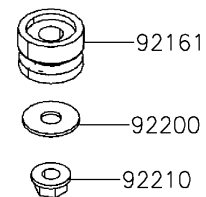

2019 MULE PRO-MX™ EPS CAMO PARTS DIAGRAM

Meter(s)

F2530

2019 MULE PRO-MX™ EPS CAMO PARTS LIST

Meter(s)

ITEM NAME	PART NUMBER	QUANTITY
BRACKET,METER (Ref # 11057)	11057-Y005	1
METER-ASSY (Ref # 25031)	25031-Y010	1
DAMPER (Ref # 92161)	92161-Y044	3
SCREW,TAPPING,5X16 (Ref # 92172)	92172-Y020	3
WASHER,6X16X1 (Ref # 92200)	92200-Y094	3
NUT,FLANGE,5MM (Ref # 92210)	92210-Y033	3