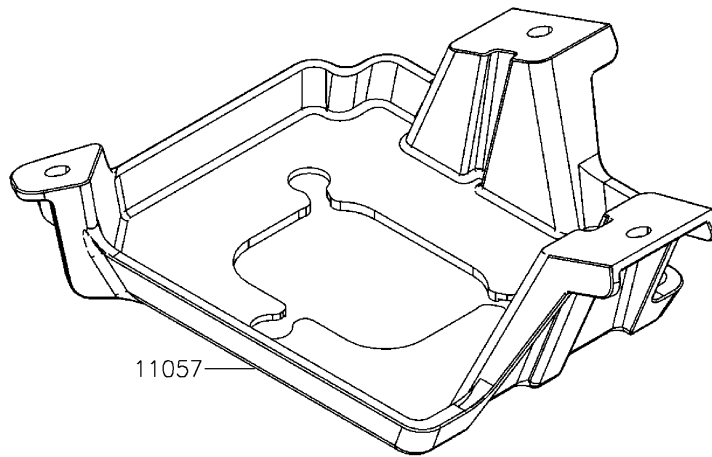

2019 MULE PRO-MX™ EPS CAMO PARTS DIAGRAM

Meter(s)

F2530

2019 MULE PRO-MX™ EPS CAMO PARTS LIST

Meter(s)

ITEM NAME	PART NUMBER	QUANTITY
BRACKET,METER (Ref # 11057)	11057-Y005	1
METER-ASSY (Ref # 25031)	25031-Y010	1
DAMPER (Ref # 92161)	92161-Y044	3
SCREW,TAPPING,5X16 (Ref # 92172)	92172-Y020	3
WASHER,6X16X1 (Ref # 92200)	92200-Y094	3
NUT,FLANGE,5MM (Ref # 92210)	92210-Y033	3