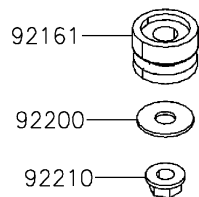

2019 MULE PRO-MX™ EPS CAMO PARTS DIAGRAM

Meter(s)

F2530

2019 MULE PRO-MX™ EPS CAMO PARTS LIST

Meter(s)

ITEM NAME	PART NUMBER	QUANTITY
BRACKET,METER (Ref # 11057)	11057-Y005	1
METER-ASSY (Ref # 25031)	25031-Y010	1
DAMPER (Ref # 92161)	92161-Y044	3
SCREW,TAPPING,5X16 (Ref # 92172)	92172-Y020	3
WASHER,6X16X1 (Ref # 92200)	92200-Y094	3
NUT,FLANGE,5MM (Ref # 92210)	92210-Y033	3