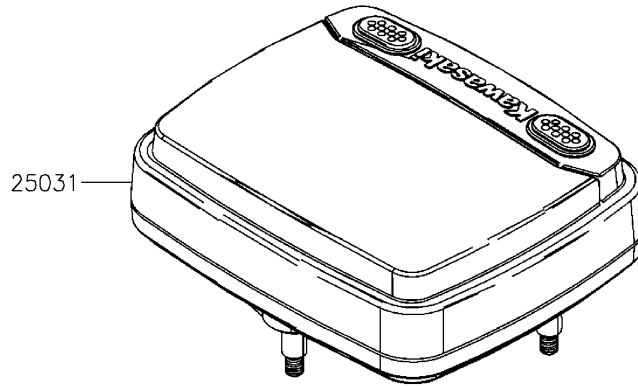

2019 MULE PRO-MX™ EPS CAMO PARTS DIAGRAM

Meter(s)

F2530

2019 MULE PRO-MX™ EPS CAMO PARTS LIST

Meter(s)

ITEM NAME	PART NUMBER	QUANTITY
BRACKET,METER (Ref # 11057)	11057-Y005	1
METER-ASSY (Ref # 25031)	25031-Y010	1
DAMPER (Ref # 92161)	92161-Y044	3
SCREW,TAPPING,5X16 (Ref # 92172)	92172-Y020	3
WASHER,6X16X1 (Ref # 92200)	92200-Y094	3
NUT,FLANGE,5MM (Ref # 92210)	92210-Y033	3