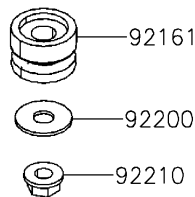

2019 MULE PRO-MX™ EPS CAMO PARTS DIAGRAM

Meter(s)

F2530

2019 MULE PRO-MX™ EPS CAMO PARTS LIST

Meter(s)

ITEM NAME	PART NUMBER	QUANTITY
BRACKET,METER (Ref # 11057)	11057-Y005	1
METER-ASSY (Ref # 25031)	25031-Y010	1
DAMPER (Ref # 92161)	92161-Y044	3
SCREW,TAPPING,5X16 (Ref # 92172)	92172-Y020	3
WASHER,6X16X1 (Ref # 92200)	92200-Y094	3
NUT,FLANGE,5MM (Ref # 92210)	92210-Y033	3