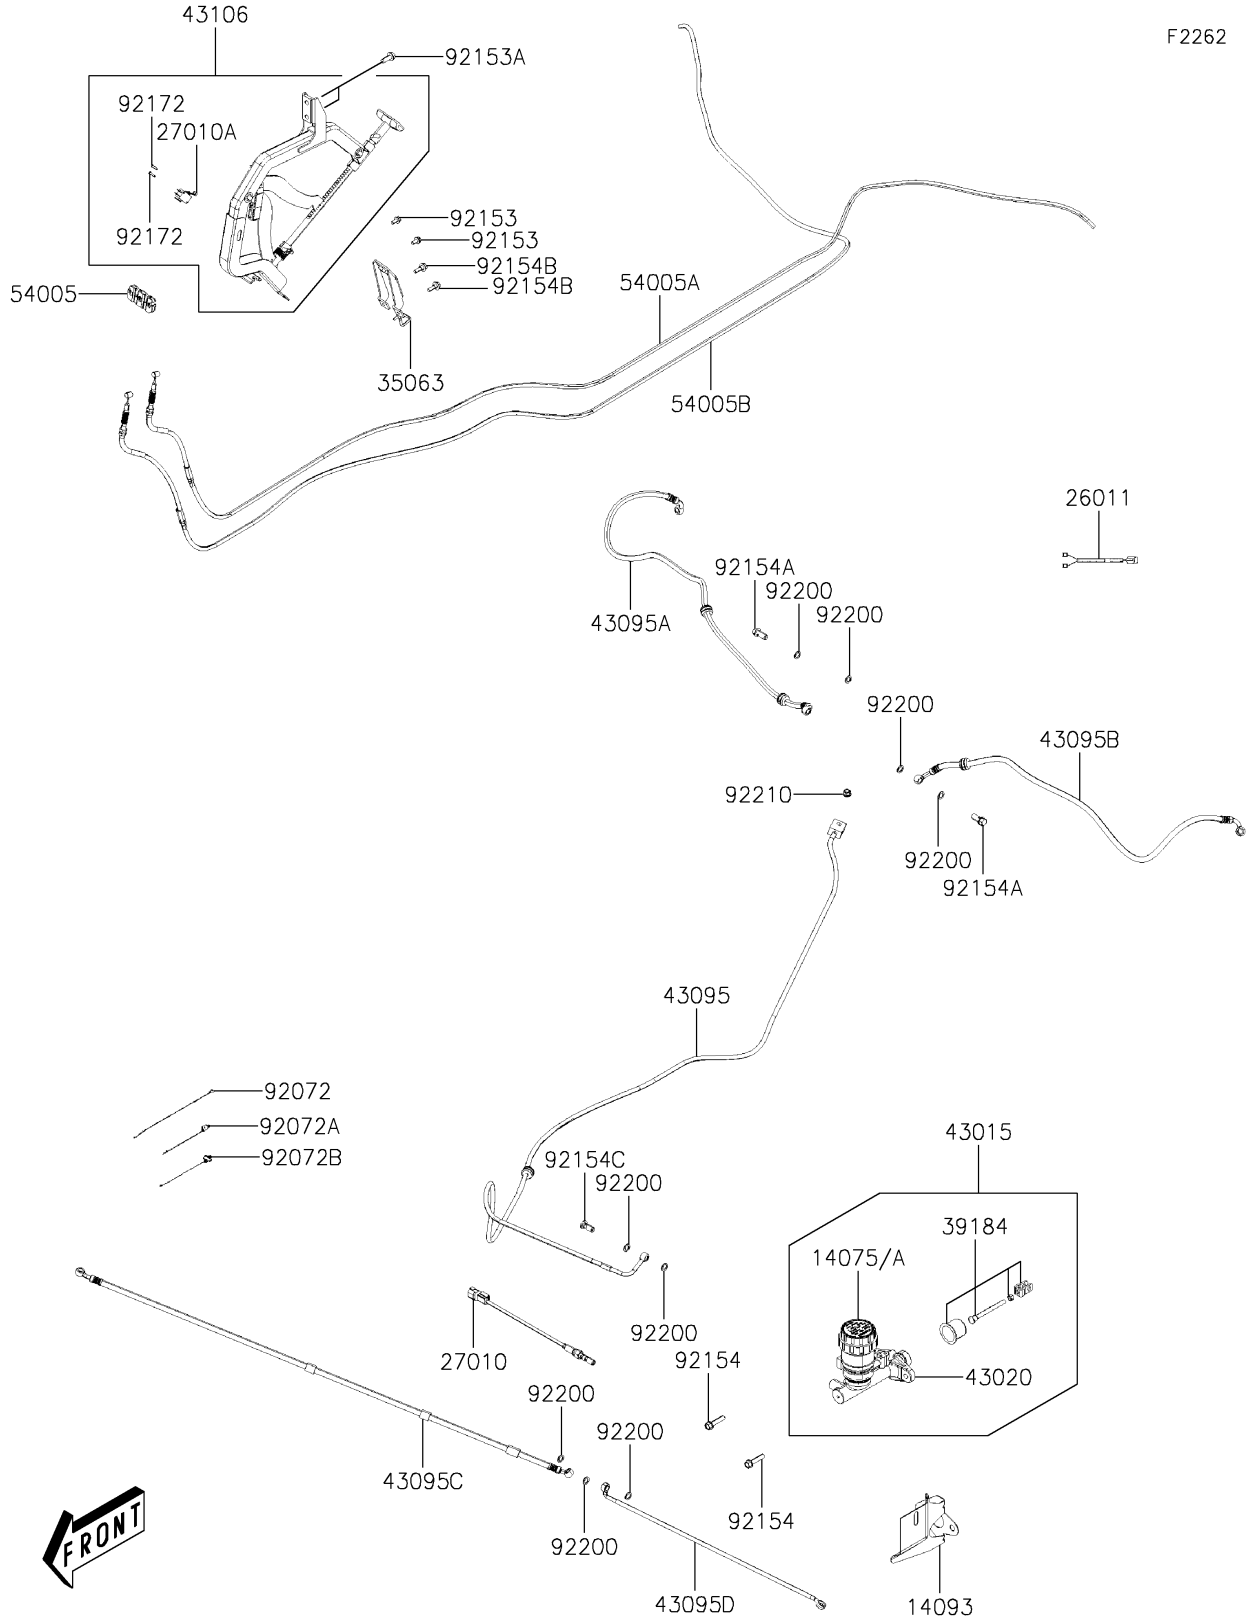

# 2019 MULE PRO-MX™ EPS CAMO PARTS DIAGRAM

## Brake Piping

### Brake Piping

ITEM NAME	PART NUMBER	QUANTITY
CAP-ASSY (Ref # 14075)	14075-Y004	1
COVER,MASTER CYLINDER (Ref # 14093)	14093-Y008	1
WIRE-LEAD,PARKING SW (Ref # 26011)	26011-Y014	1
SWITCH,BRAKE PRESSURE (Ref # 27010)	27010-Y016	1
SWITCH (Ref # 27010A)	27010-Y017	1
STAY,PARKING BRAKE ASSY (Ref # 35063)	35063-Y042	1
BRACKET-ASSY (Ref # 39184)	39184-Y001	1
CYLINDER-ASSY-MASTER (Ref # 43015)	43015-Y007	1
PISTON-COMP-BRAKE (Ref # 43020)	43020-Y004	1
HOSE-BRAKE,RR (Ref # 43095)	43095-Y019	1
HOSE-BRAKE,RR,RH (Ref # 43095A)	43095-Y020	1
HOSE-BRAKE,RR,LH (Ref # 43095B)	43095-Y021	1
HOSE-BRAKE,FR,RH (Ref # 43095C)	43095-Y022	1
HOSE-BRAKE,FR,LH (Ref # 43095D)	43095-Y023	1
LEVER-ASSY-PARKING BRAKE (Ref # 43106)	43106-Y001	1
CABLE-BRAKE,PARKING (Ref # 54005)	54005-Y003	1
CABLE-BRAKE,PARKING,RH (Ref # 54005A)	54005-Y004	1
CABLE-BRAKE,PARKING,LH (Ref # 54005B)	54005-Y005	1
BAND (Ref # 92072)	92072-Y011	2
BAND (Ref # 92072A)	92072-Y020	2
BAND (Ref # 92072B)	92072-Y021	2
BOLT,FLANGE,6X12 (Ref # 92153)	92153-Y023	2
BOLT,FLANGE,8X20 (Ref # 92153A)	92153-Y033	2
BOLT,FLANGE,8X35 (Ref # 92154)	92154-Y021	2
BOLT,10X22 (Ref # 92154A)	92154-Y114	2
BOLT,6X20 (Ref # 92154B)	92154-Y179	2
BOLT,OIL (Ref # 92154C)	92154-Y184	1
SCREW (Ref # 92172)	92172-Y082	2
WASHER (Ref # 92200)	92200-Y015	9

### Brake Piping

ITEM NAME	PART NUMBER	QUANTITY
NUT,8MM (Ref # 92210)	92210-Y076	1