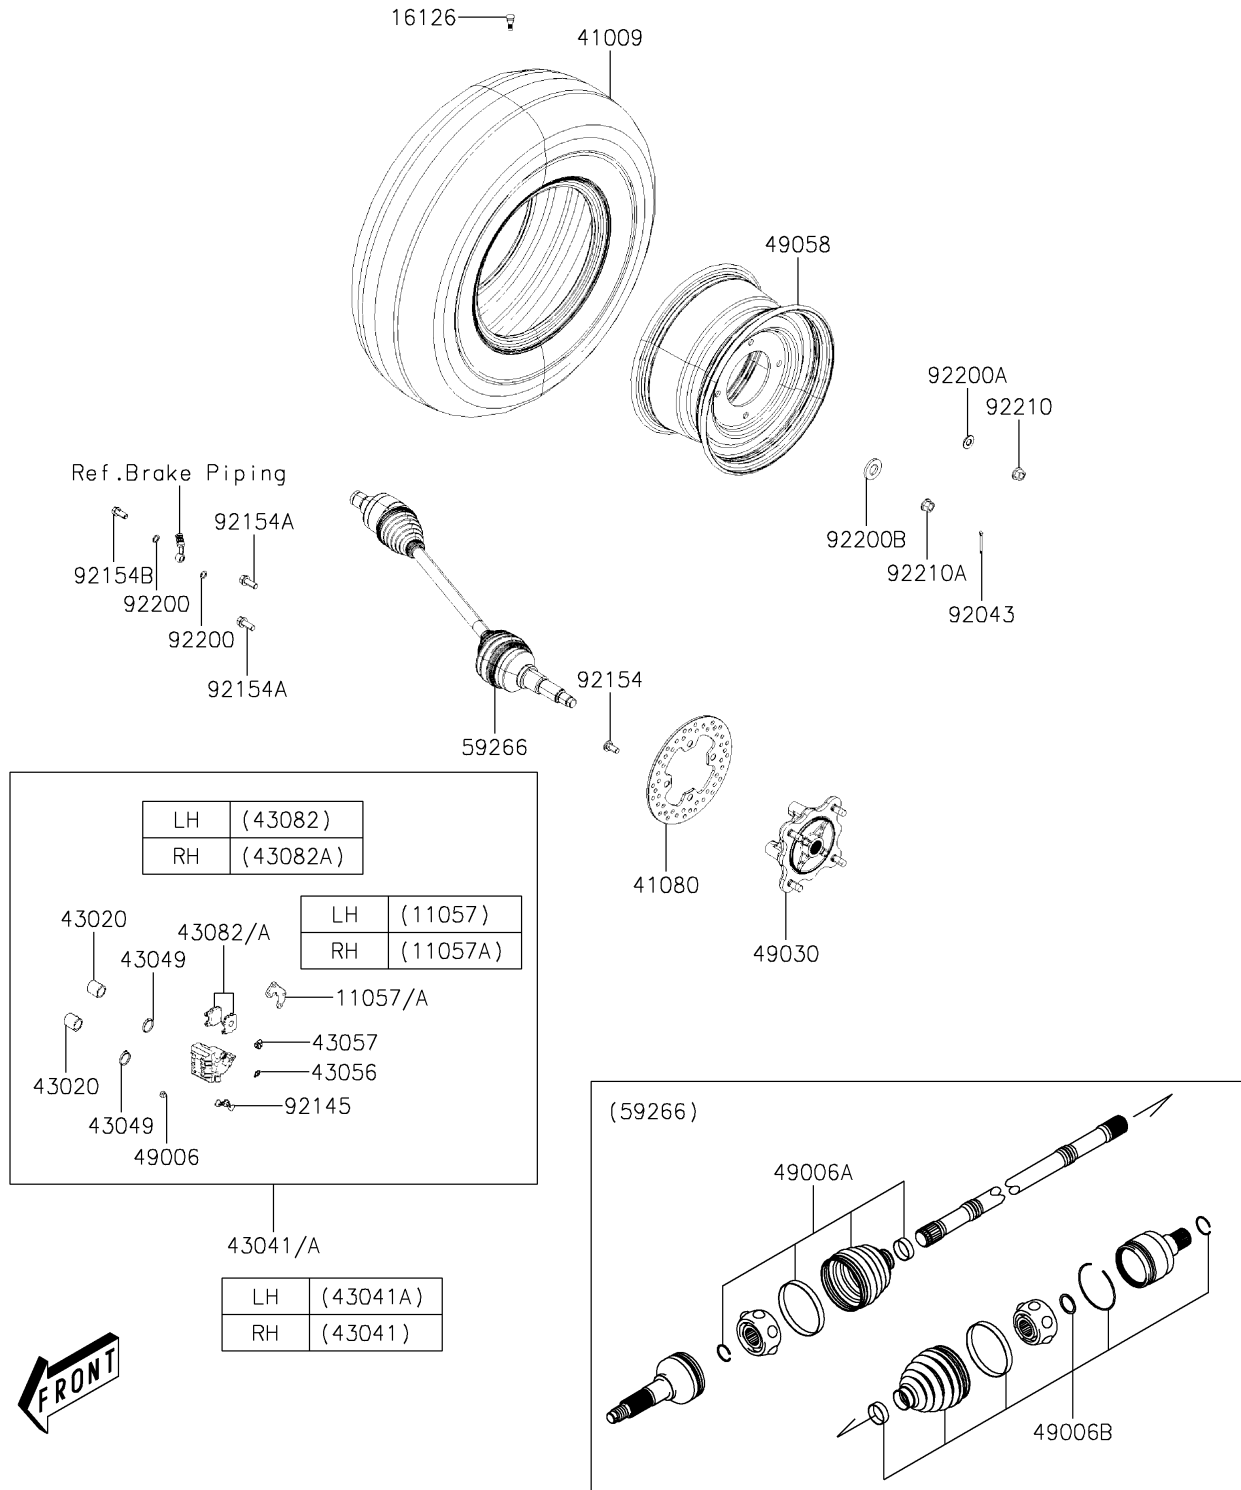

2019 MULE PRO-MX™ EPS CAMO PARTS DIAGRAM

Front Hubs/Brakes

F2230

2019 MULE PRO-MX™ EPS CAMO PARTS LIST

Front Hubs/Brakes

ITEM NAME	PART NUMBER	QUANTITY
BRACKET (Ref # 11057)	11057-Y007	1
BRACKET (Ref # 11057A)	11057-Y019	1
VALVE,RIM (Ref # 16126)	16126-Y001	2
TIRE,FR,25X8.00 R12 (Ref # 41009)	41009-Y008	2
DISC,BRAKE (Ref # 41080)	41080-Y009	2
PISTON-COMP-BRAKE (Ref # 43020)	43020-0054	4
CALIPER-ASSY,FR,RH,SILVER (Ref # 43041)	43041-Y011-934	1
CALIPER-ASSY,FR,LH,SILVER (Ref # 43041A)	43041-Y012-934	1
PACKING (Ref # 43049)	43049-0556	4
BREATHER-BRAKE (Ref # 43056)	43056-0055	2
CAP-BREATHER (Ref # 43057)	43057-0552	2
PAD-ASSY-BRAKE,FR,LH (Ref # 43082)	43082-Y010	1
PAD-ASSY-BRAKE,FR,RH (Ref # 43082A)	43082-Y011	1
BOOT (Ref # 49006)	49006-0565	2
BOOT,FR,OUTSIDE (Ref # 49006A)	49006-Y013	2
BOOT,FR,INSIDE (Ref # 49006B)	49006-Y014	2
HUB,FR (Ref # 49030)	49030-Y003	2
WHEEL,FR,BLACK (Ref # 49058)	49058-Y002-935	2
JOINT-BALL,FR (Ref # 59266)	59266-Y004	2
PIN,4X40 (Ref # 92043)	92043-Y043	2
SPRING (Ref # 92145)	92145-0705	2
BOLT,10X23 (Ref # 92154)	92154-Y178	8
BOLT (Ref # 92154A)	92154-Y183	4
BOLT,OIL (Ref # 92154B)	92154-Y184	2
WASHER (Ref # 92200)	92200-Y015	4
WASHER,12MM (Ref # 92200A)	92200-Y089	8
WASHER,40X20.5X4.5 (Ref # 92200B)	92200-Y090	2
NUT (Ref # 92210)	92210-Y088	8
NUT,FLANGE,20MM (Ref # 92210A)	92210-Y099	2