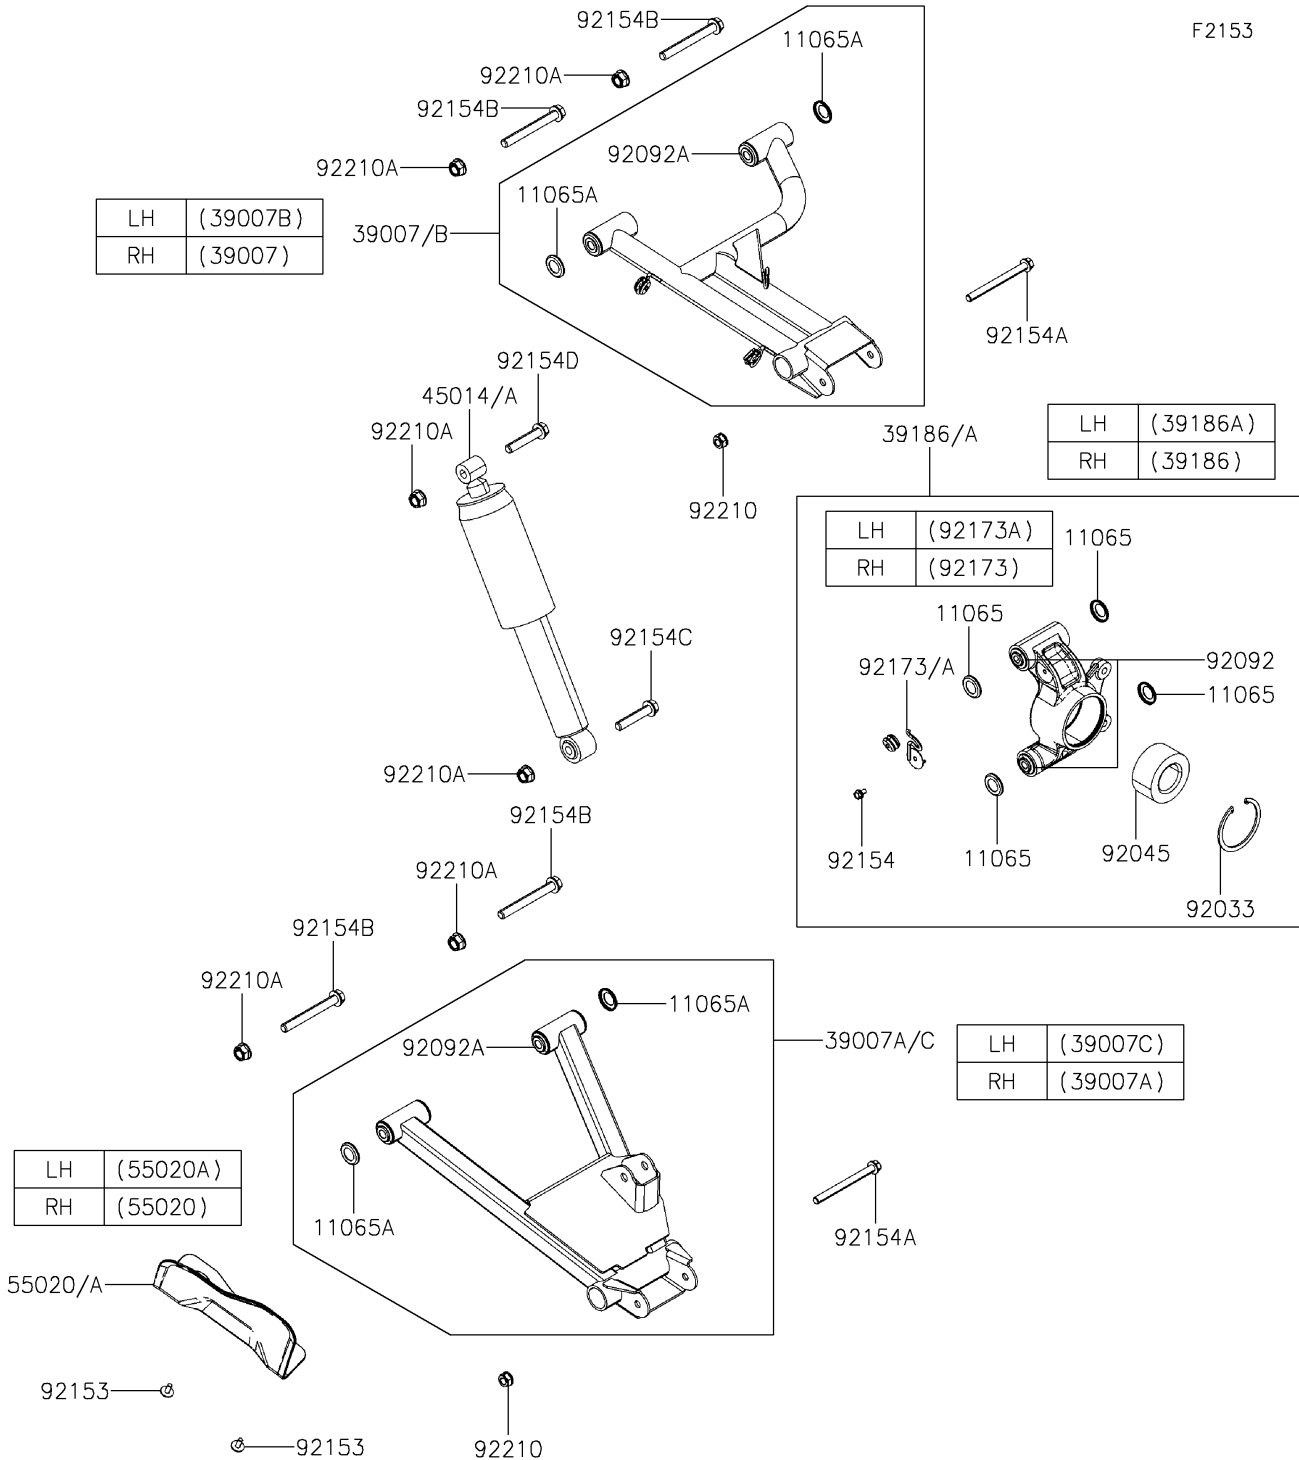

# 2019 MULE PRO-MX™ EPS CAMO PARTS DIAGRAM

## Rear Suspension

## 2019 MULE PRO-MX™ EPS CAMO PARTS LIST

### Rear Suspension

ITEM NAME	PART NUMBER	QUANTITY
CAP (Ref # 11065)	11065-Y038	8
CAP,ARM (Ref # 11065A)	11065-Y039	8
ARM-SUSP,RR,UPP,RH (Ref # 39007)	39007-Y014	1
ARM-SUSP,RR,LWR,RH (Ref # 39007A)	39007-Y015	1
ARM-SUSP,RR,UPP,LH (Ref # 39007B)	39007-Y016	1
ARM-SUSP,RR,LWR,LH (Ref # 39007C)	39007-Y017	1
KNUCKLE,RR,RH (Ref # 39186)	39186-Y006	1
KNUCKLE,RR,LH (Ref # 39186A)	39186-Y008	1
GUARD,RR,RH,S.BLACK (Ref # 55020)	55020-Y018-933	1
GUARD,RR,LH,S.BLACK (Ref # 55020A)	55020-Y019-933	1
RING-SNAP (Ref # 92033)	92033-Y039	2
BEARING-BALL,40X74X36 (Ref # 92045)	92045-0897	2
BUSHING-RUBBER (Ref # 92092)	92092-Y004	4
BUSHING-RUBBER (Ref # 92092A)	92092-Y005	8
BOLT,6X16 (Ref # 92153)	92153-Y018	4
BOLT,FLANGE,6X6 (Ref # 92154)	92154-Y192	2
BOLT,FLANGE,10X110 (Ref # 92154A)	92154-Y199	4
BOLT,FLANGE,12X100 (Ref # 92154B)	92154-Y202	8
BOLT,FLANGE,12X60 (Ref # 92154C)	92154-Y203	2
BOLT,FLANGE,12X55 (Ref # 92154D)	92154-Y204	2
CLAMP,KNUCKLE,RH (Ref # 92173)	92173-Y070	1
CLAMP,KNUCKLE,LH (Ref # 92173A)	92173-Y072	1
NUT,10MM (Ref # 92210)	92210-Y009	4
NUT,FLANGE,12MM (Ref # 92210A)	92210-Y090	12