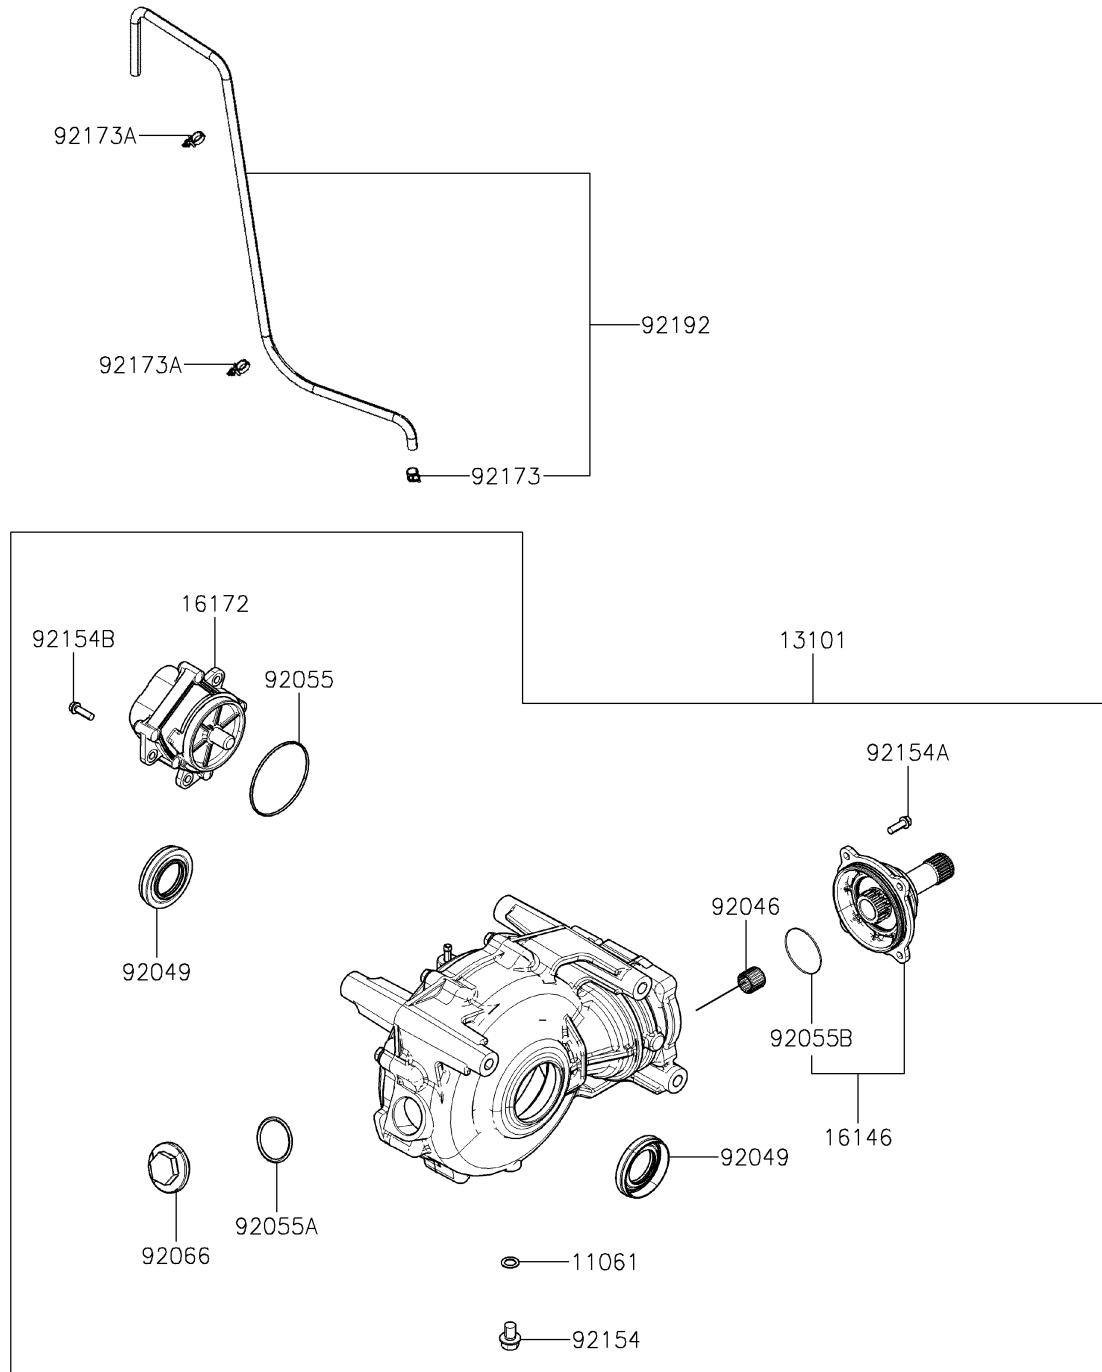

# 2019 MULE PRO-MX™ EPS CAMO PARTS DIAGRAM

Drive Shaft-Front

E3136

## 2019 MULE PRO-MX™ EPS CAMO PARTS LIST

### Drive Shaft-Front

ITEM NAME	PART NUMBER	QUANTITY
GASKET (Ref # 11061)	11061-Y067	1
GEAR-ASSY,FR (Ref # 13101)	13101-Y004	1
COVER-ASSY (Ref # 16146)	16146-Y002	1
ACTUATOR (Ref # 16172)	16172-0030	1
BEARING-NEEDLE,16X20X16.8 (Ref # 92046)	92046-0630	1
SEAL-OIL (Ref # 92049)	92049-0749	2
RING-O (Ref # 92055)	92055-Y070	1
RING-O (Ref # 92055A)	92055-Y071	1
RING-O (Ref # 92055B)	92055-Y073	1
PLUG (Ref # 92066)	92066-Y022	1
BOLT,FLANGE,10X14 (Ref # 92154)	92154-Y219	1
BOLT,FLANGE,6X18 (Ref # 92154A)	92154-Y222	4
BOLT,FLANGE,6X20 (Ref # 92154B)	92154-Y223	3
CLAMP,10.5 (Ref # 92173)	92173-Y023	1
CLAMP (Ref # 92173A)	92173-Y078	2
TUBE,DIFF CASE (Ref # 92192)	92192-Y071	1