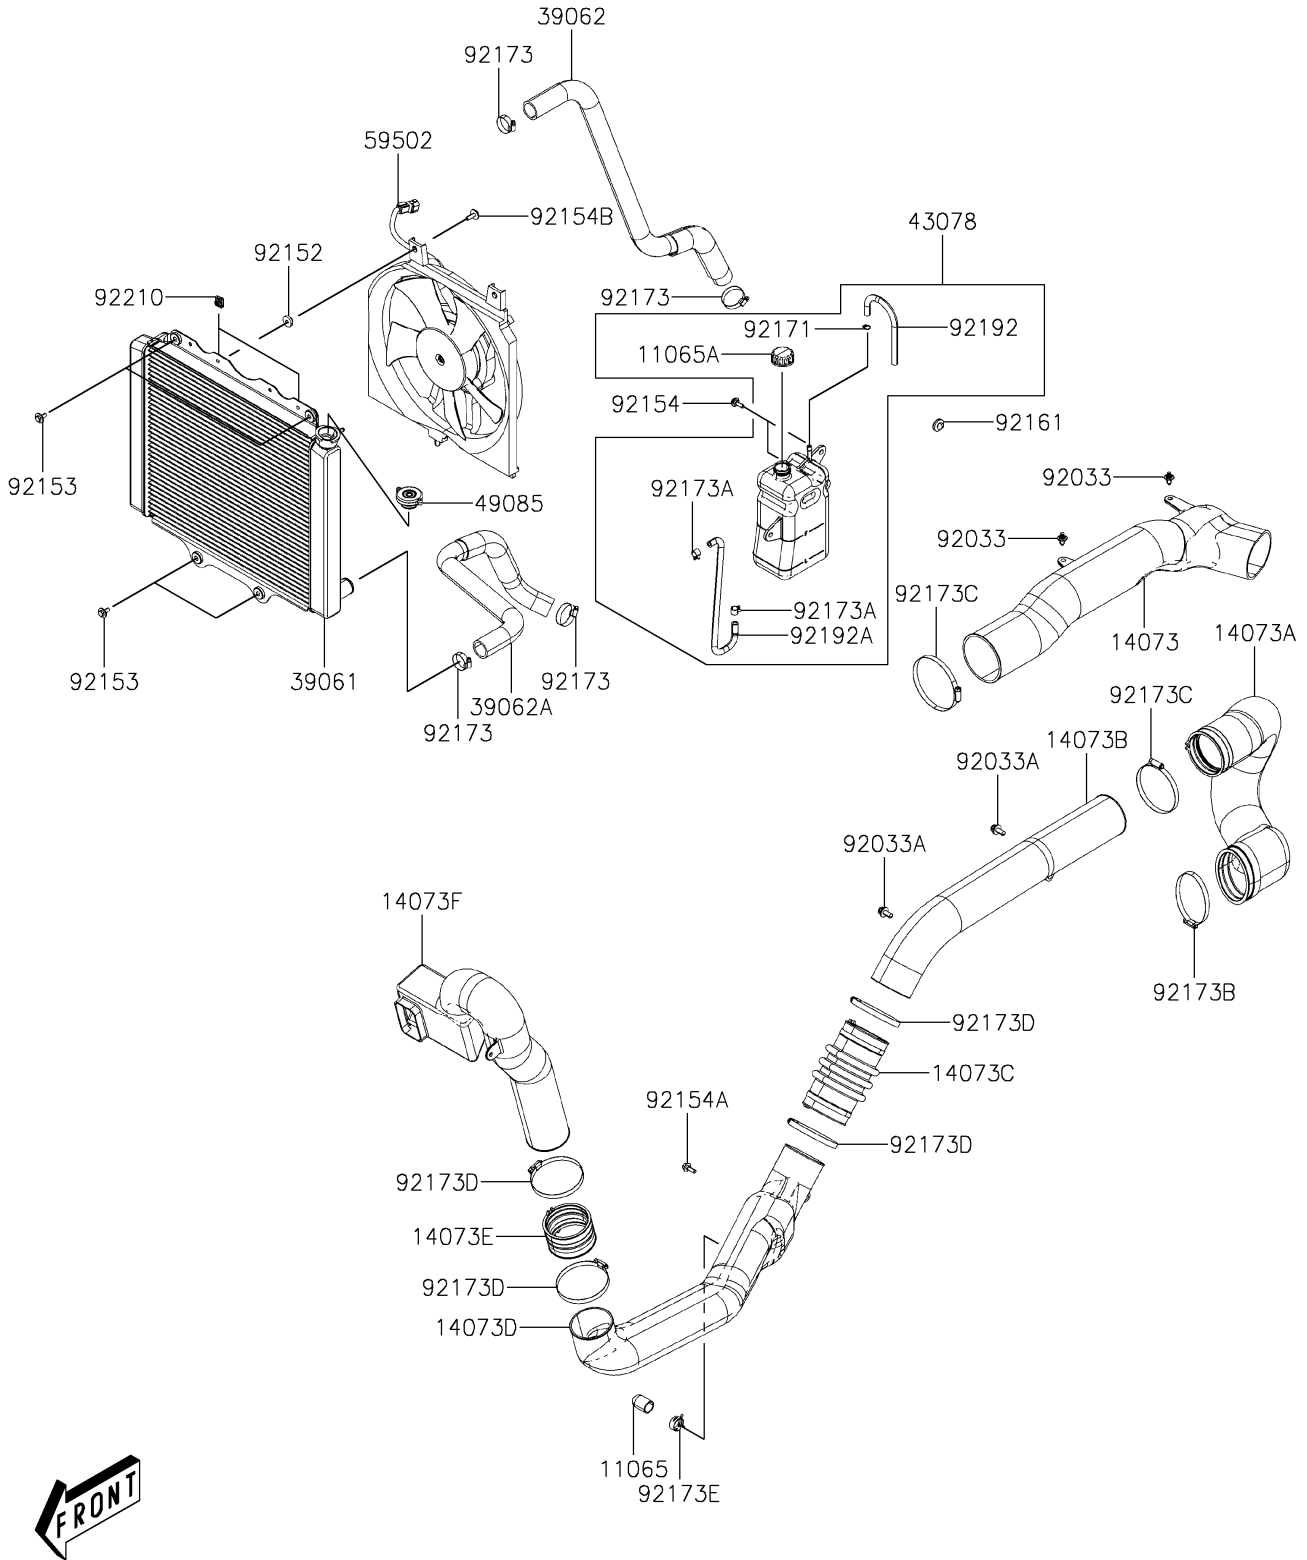

2019 MULE PRO-MX™ EPS CAMO PARTS DIAGRAM

Cooling

E3035

2019 MULE PRO-MX™ EPS CAMO PARTS LIST

Cooling

ITEM NAME	PART NUMBER	QUANTITY
CAP,DRAIN (Ref # 11065)	11065-Y036	1
CAP,RESERVE TANK (Ref # 11065A)	11065-Y037	1
DUCT (Ref # 14073)	14073-Y011	1
DUCT,INTAKE (Ref # 14073A)	14073-Y012	1
DUCT,INTAKE (Ref # 14073B)	14073-Y013	1
DUCT,INTAKE (Ref # 14073C)	14073-Y014	1
DUCT,INTAKE (Ref # 14073D)	14073-Y015	1
DUCT,INTAKE (Ref # 14073E)	14073-Y016	1
DUCT,INTAKE (Ref # 14073F)	14073-Y017	1
RADIATOR-ASSY (Ref # 39061)	39061-Y004	1
HOSE-COOLING (Ref # 39062)	39062-Y016	1
HOSE-COOLING (Ref # 39062A)	39062-Y017	1
RESERVOIR (Ref # 43078)	43078-Y004	1
CAP-ASSY-PRESSURE (Ref # 49085)	49085-Y005	1
FAN-ASSY (Ref # 59502)	59502-Y003	1
RING-SNAP (Ref # 92033)	92033-Y033	2
RING-SNAP (Ref # 92033A)	92033-Y035	2
COLLAR (Ref # 92152)	92152-Y072	2
BOLT,6X20 (Ref # 92153)	92153-Y019	4
BOLT,6X18 (Ref # 92154)	92154-Y177	2
BOLT,FLANGE,6MM (Ref # 92154A)	92154-Y180	1
BOLT,6X22 (Ref # 92154B)	92154-Y191	2
DAMPER (Ref # 92161)	92161-Y048	1
CLAMP (Ref # 92171)	92171-Y011	1
CLAMP,28.6MM (Ref # 92173)	92173-1205	4
CLAMP,10.5 (Ref # 92173A)	92173-Y023	2
CLAMP (Ref # 92173B)	92173-Y062	1
CLAMP (Ref # 92173C)	92173-Y064	2
CLAMP (Ref # 92173D)	92173-Y066	4

2019 MULE PRO-MX™ EPS CAMO PARTS LIST

Cooling

ITEM NAME	PART NUMBER	QUANTITY
CLAMP (Ref # 92173E)	92173-Y082	1
TUBE,DRAIN (Ref # 92192)	92192-Y069	1
TUBE (Ref # 92192A)	92192-Y070	1
NUT,6MM (Ref # 92210)	92210-Y089	2