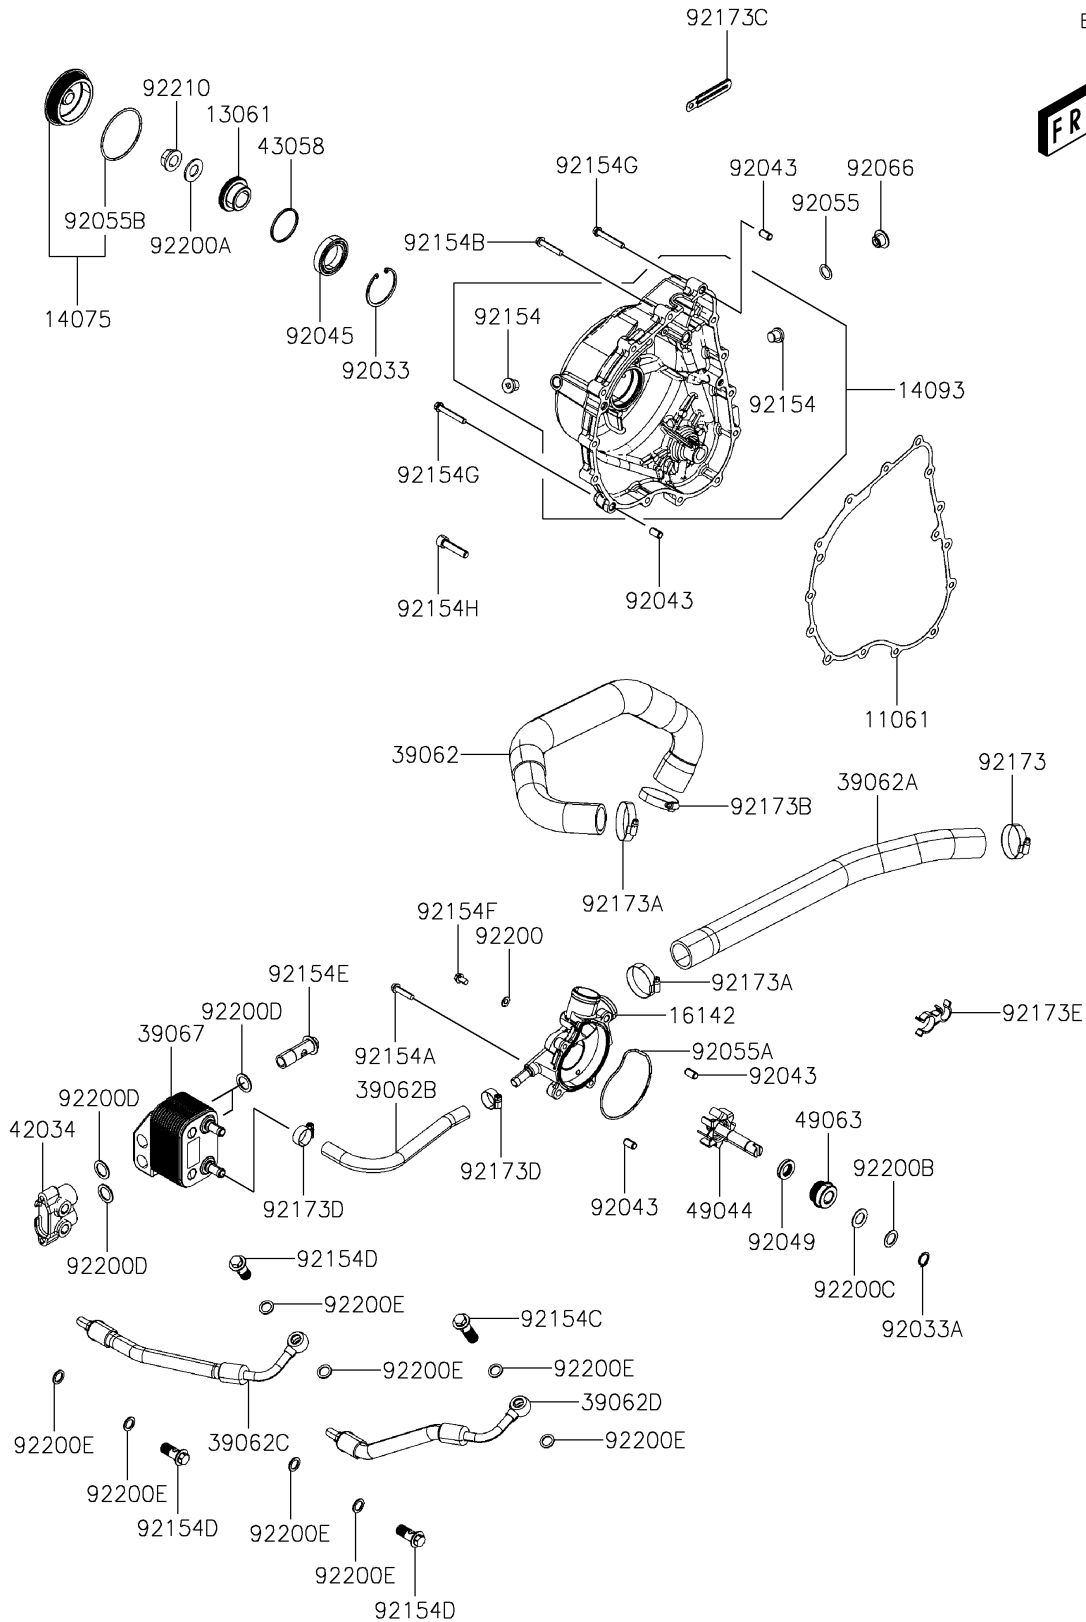

2019 MULE PRO-MX™ EPS CAMO PARTS DIAGRAM

Engine Cover(s)

E1430

2019 MULE PRO-MX™ EPS CAMO PARTS LIST

Engine Cover(s)

ITEM NAME	PART NUMBER	QUANTITY
GASKET,CRANK CASE COVER,LH (Ref # 11061)	11061-Y055	1
BOSS,RACHET (Ref # 13061)	13061-Y005	1
CAP-ASSY (Ref # 14075)	14075-Y006	1
COVER,CRANK CASE,LH (Ref # 14093)	14093-Y002	1
COVER-PUMP,WATER (Ref # 16142)	16142-Y002	1
HOSE-COOLING (Ref # 39062)	39062-Y015	1
HOSE-COOLING (Ref # 39062A)	39062-Y018	1
HOSE-COOLING (Ref # 39062B)	39062-Y021	1
HOSE-COOLING (Ref # 39062C)	39062-Y022	1
HOSE-COOLING (Ref # 39062D)	39062-Y023	1
COOLER-OIL (Ref # 39067)	39067-Y001	1
COUPLING,OIL COOLER (Ref # 42034)	42034-Y002	1
RING,OIL PATH (Ref # 43058)	43058-Y001	1
PUMP-WATER (Ref # 49044)	49044-Y002	1
SEAL-MECHANICAL (Ref # 49063)	49063-Y003	1
RING-SNAP (Ref # 92033)	92033-Y027	1
RING-SNAP (Ref # 92033A)	92033-Y028	1
PIN,8X14 (Ref # 92043)	92043-Y012	4
BEARING-BALL,6906 (Ref # 92045)	92045-Y044	1
SEAL-OIL,14X24X5 (Ref # 92049)	92049-0824	1
RING-O,13.8X2.5 (Ref # 92055)	92055-Y023	1
RING-O,WATER PUMP (Ref # 92055A)	92055-Y058	1
RING-O,17.8X2.4 (Ref # 92055B)	92055-Y064	1
PLUG,COVER (Ref # 92066)	92066-Y009	1
BOLT,SEALING,12MM (Ref # 92154)	92154-Y009	2
BOLT,FLANGE,6X25 (Ref # 92154A)	92154-Y066	4
BOLT,FLANGE,6X32 (Ref # 92154B)	92154-Y128	12
BOLT (Ref # 92154C)	92154-Y172	1
BOLT (Ref # 92154D)	92154-Y173	3